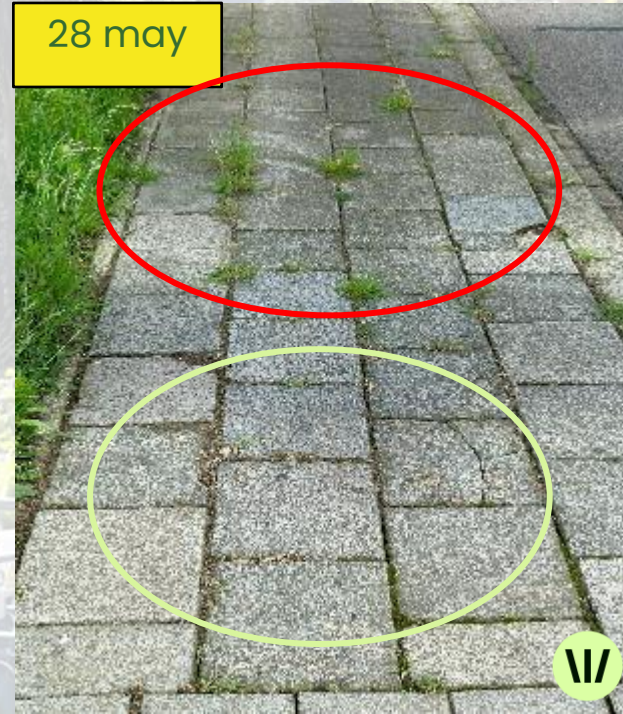

# Year-Round Control

Started March 21st, 2024 with full coverage treatment  
Continued during summer with spot application  
End result: A structural improvement of the visual quality of the pavement