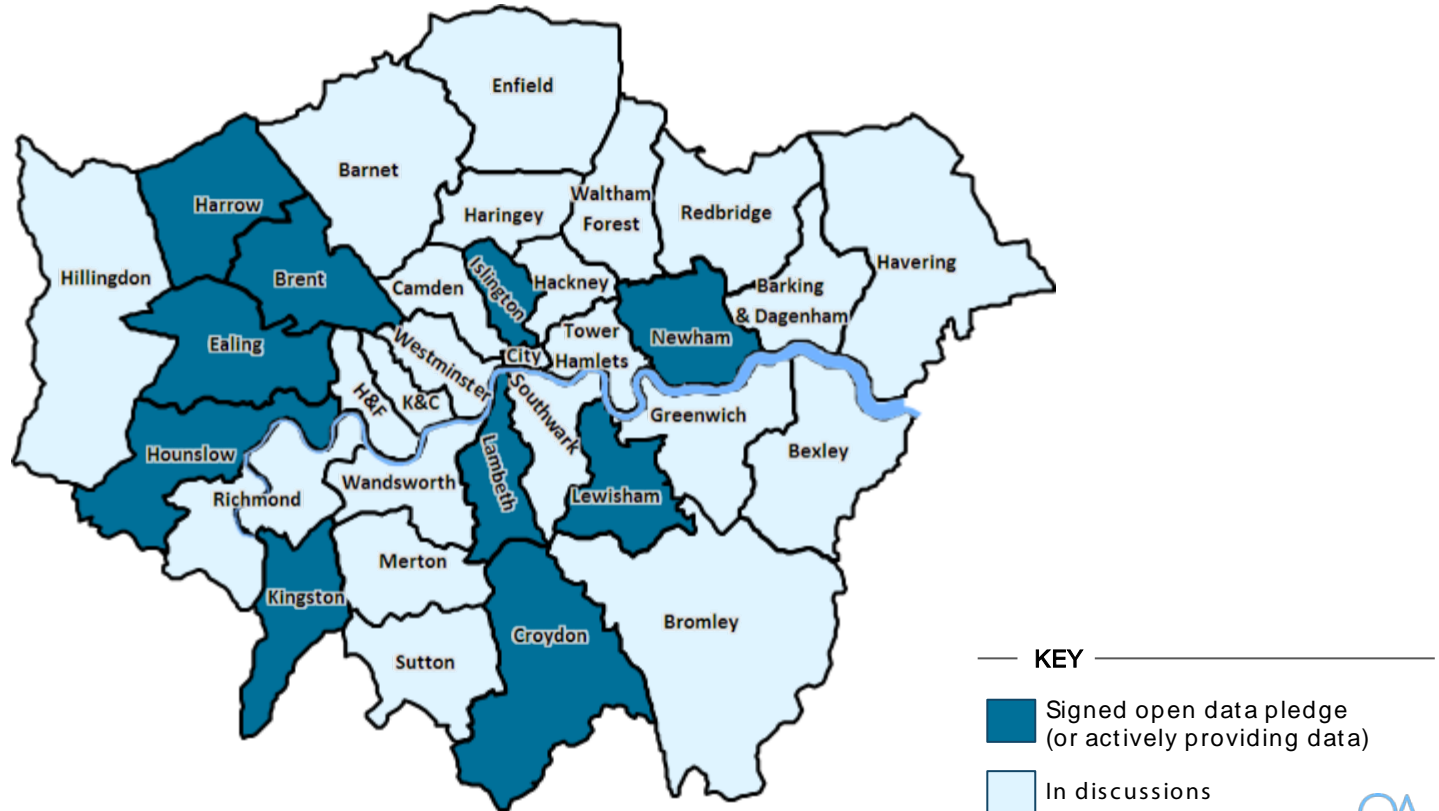

Supported by:

“We would like the activity data in our borough to be openly shared, and openly bookable, such that third parties can easily incorporate the activity data in their digital products. We believe this is the best way to encourage the creation of innovative tools that engage local residents to participate in physical activity”