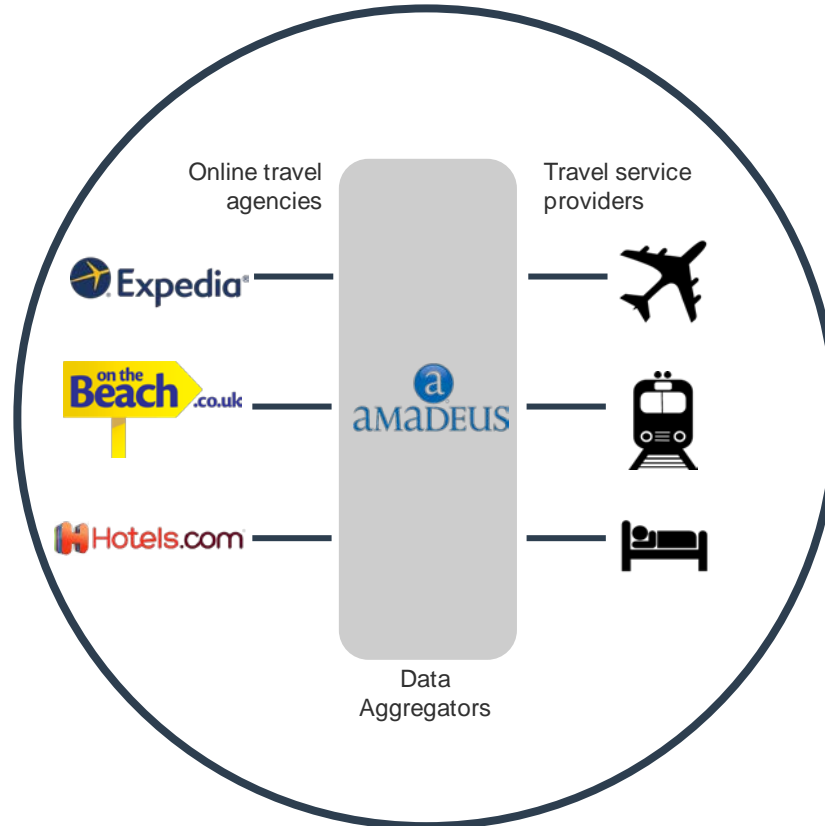

To get more people more active, we are mirroring the model used in the travel sector

Data aggregators like **Amadeus** bring flight, hotel, and transportation data into one place

Expedia and others have access to a variety of accurate, bookable holiday opportunities

An open market is essential to innovation

Sabre, Galileo and others compete to provide the best service for aggregating the data

It is an open market, facilitated by the OpenTravel Alliance, a sector-led community that engineers specifications