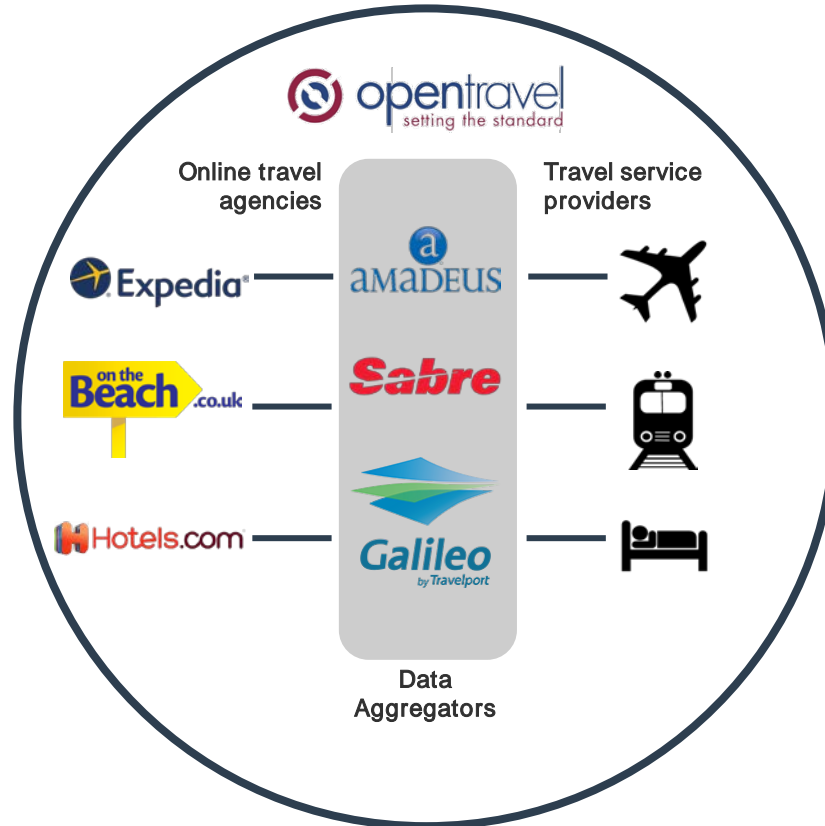

To get more people more active, we are mirroring the model used in the travel sector

Data aggregators like **Amadeus** bring flight, hotel, and transportation data into one place

Expedia and others have access to a variety of accurate, bookable holiday opportunities

An open market is essential to innovation

Sabre, Galileo and others compete to provide the best service for aggregating the data

It is an open market, facilitated by the OpenTravel Alliance, a sector-led community that engineers specifications