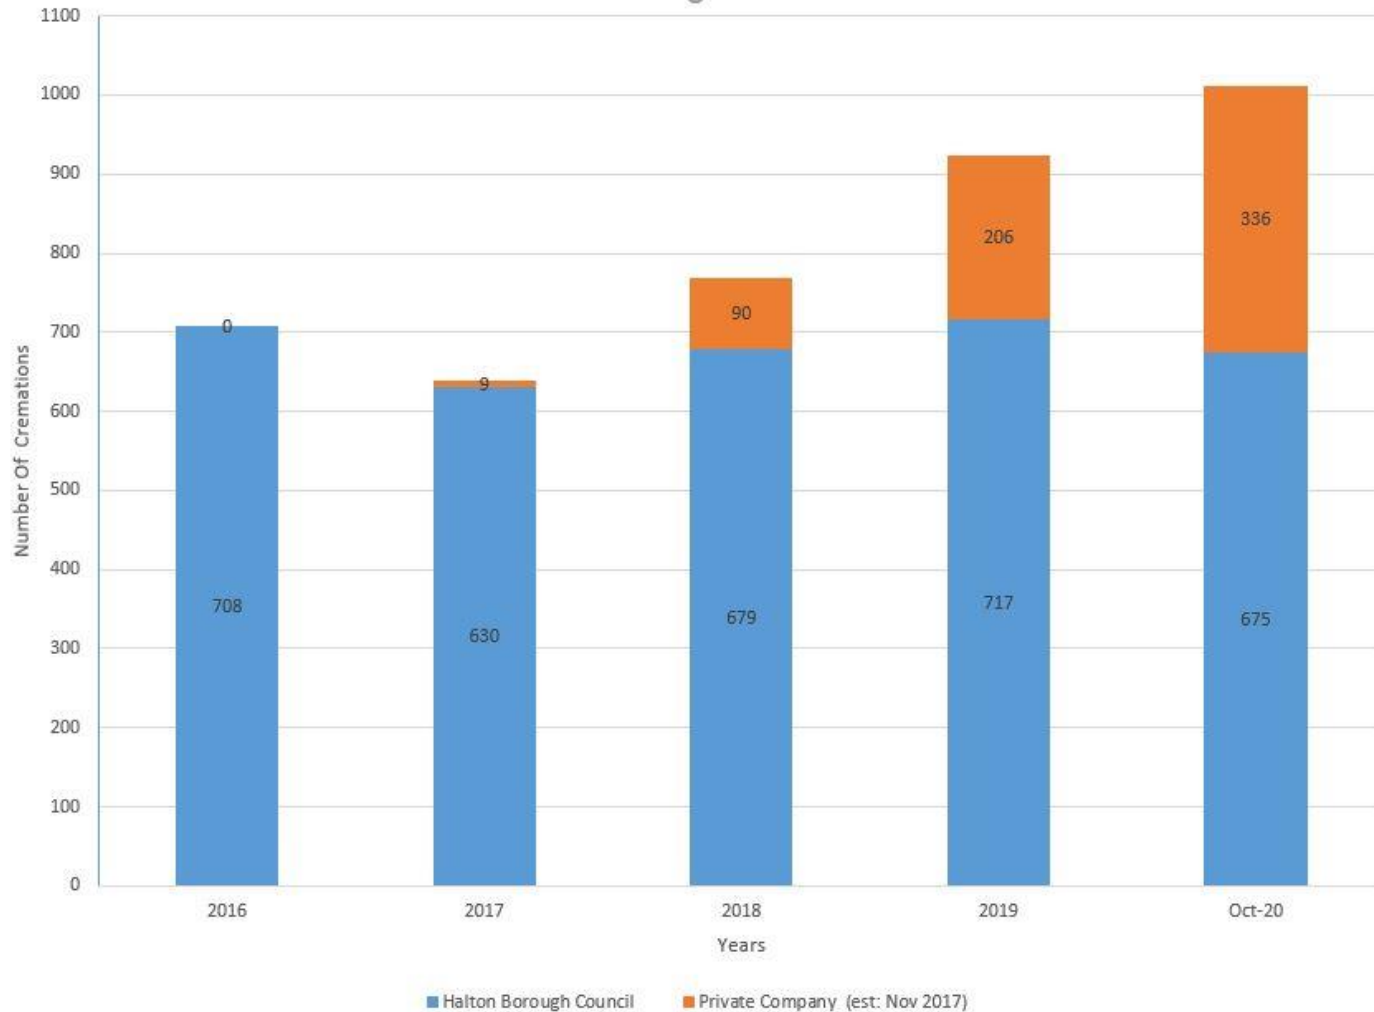

**Partnerships with the Private Sector
– The GreenAcres Experience**

**Paul Wright
Divisional Manager
Open Space Services**

Unitary Authority part of Liverpool City Region
Population of 125,000

4 Cemeteries (including a new facility handed over 15 October 2020) – 175 Full body Burials in 2019
1 Crematorium – 923 Cremations in 2019

GreenAcres Rainford

Income Generation – Partnership with GreenAcres group

Arrangement started 2017.

Growth at Widnes Crematorium

The Future

apse

online seminar

APSE Cemeteries and Crematoria Seminar