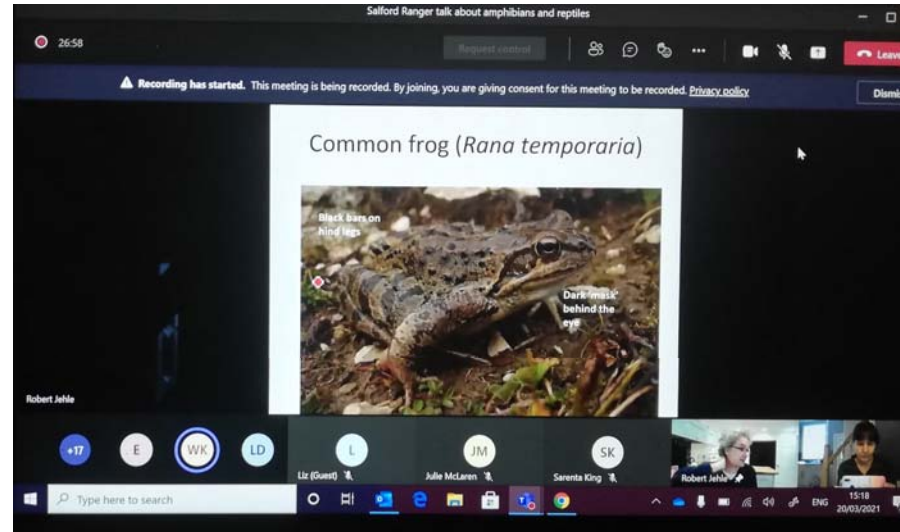

Finding a different audience