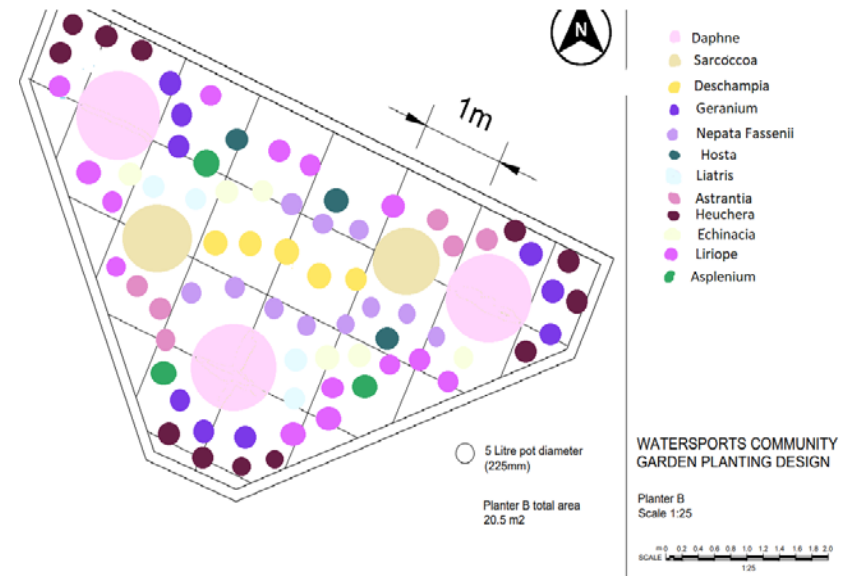

A new training offer

Ordsall Park community garden

Peel Park

Oldham College partnership

Salford Quays community garden

- Daphne
- Sarcococca
- Deschampsia
- Geranium
- Nepata Fassenii
- Hosta
- Liatris
- Astartia
- Heuchera
- Echinacia
- Liriope
- Asplenium