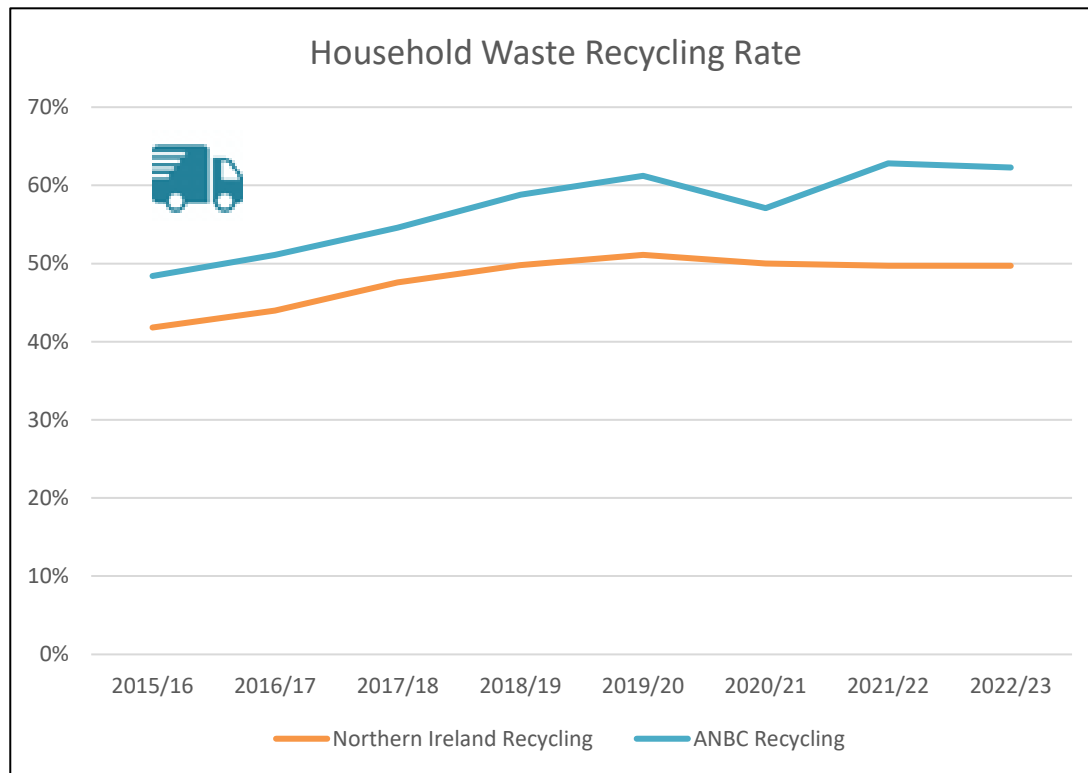

Borough Profile

Our Borough
2023

WASTE MANAGEMENT

NORTHERN IRELAND'S TOP RECYCLER

90.8% Customer Satisfaction
with our Waste and Recycling Service
(UK Average is 76.6%)

Waste Management cont...

- Only 23.5% of household waste went to landfill
- Waste to recovery rate approx. 14%
- Approx 80% of materials collected in Borough remain in UK/Ireland for processing assisting in Circular Economy
- ISO 14001:2015 EMS accredited
- Climate Action Plan in place

Current Waste Management

- 5 Household Recycling Centres/14 Bring Sites – collecting mix of recyclable, bulky and residual materials
- 58k households have food collection via organic kerbside collection service
- 36k household have a weekly dry recyclable kerbside sort collection service, which includes plastics and glass
- 22k households have co-mingled dry recycling collection system
- Plans are in place to harmonise kerbside collection to ensure all households have weekly kerbside sort, glass collection and reduced residual capacity of 180L