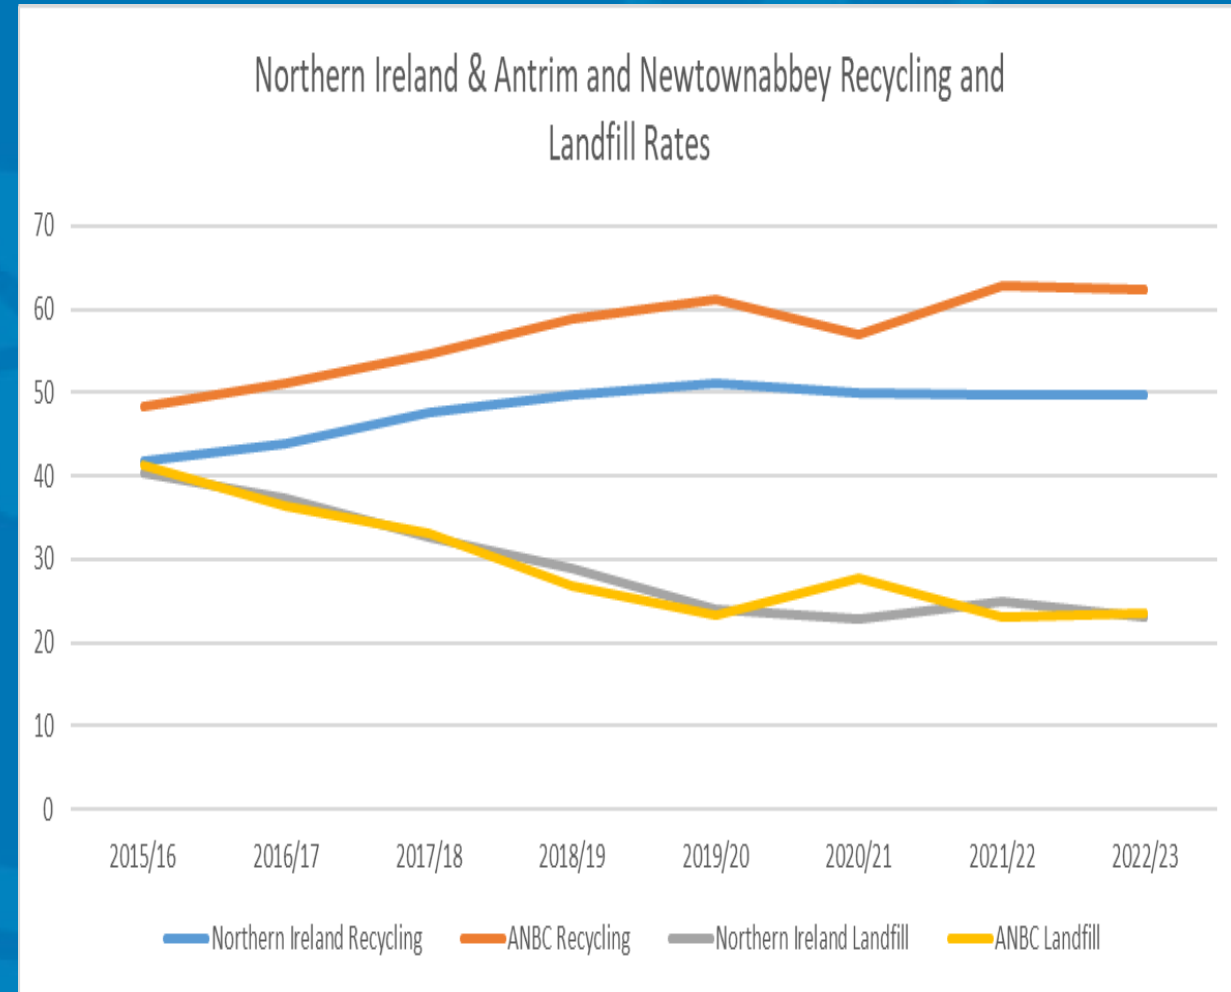

Borough Profile

Our Borough
2023

WASTE MANAGEMENT

NORTHERN IRELAND'S TOP RECYCLER

90.8% Customer Satisfaction
with our Waste and Recycling Service
(UK Average is 76.6%)

Waste Management cont...

- Only 23.5% of household waste went to landfill
- Waste to recovery rate approx. 14%
- Approx 80% of materials collected in Borough remain in UK/Ireland for processing assisting in Circular Economy
- ISO 14001:2015 EMS accredited
- Climate Action Plan in place