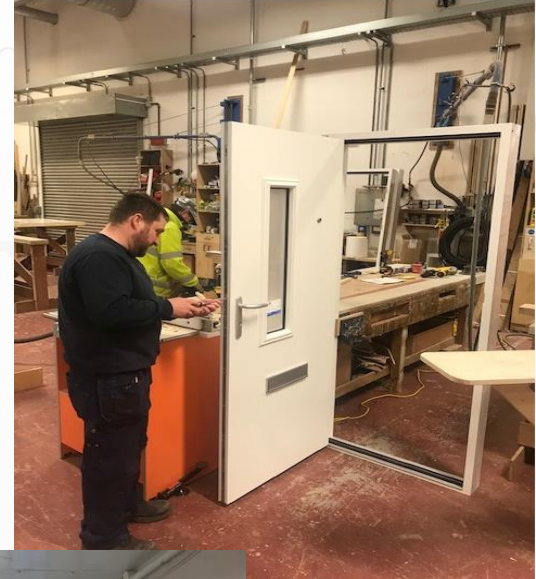

Project Development

- Joiners Workshop process
- Installation Teams process
- Investing in Training
- Dovetail Collaboration
- Apprentices/Recruitment
- Share Good Practice