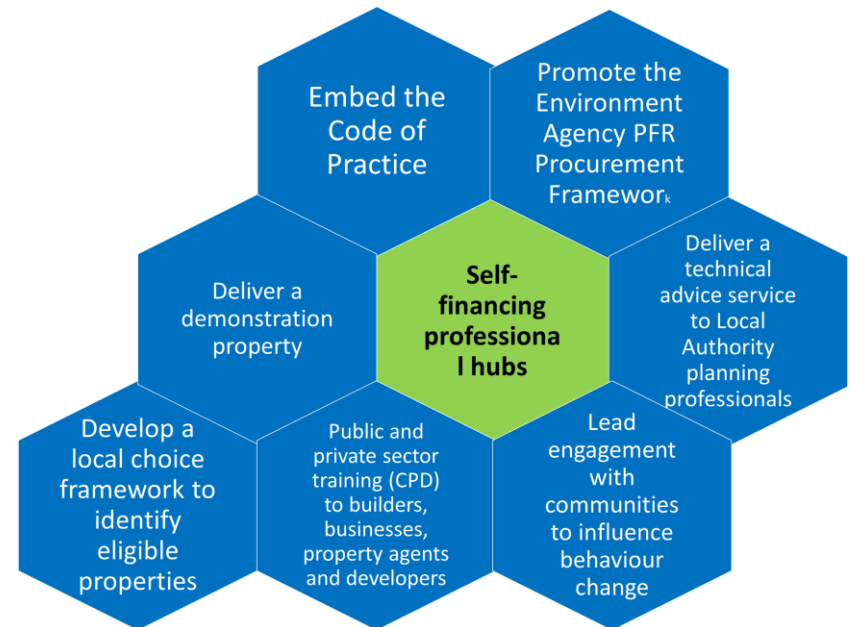

## Autumn Statement: Boosting action to make homes and buildings more flood resilient

**Aim: to find new and innovative ways of embedding resilience into properties (homes and businesses).**

- £2.9million Defra project
- Directed by the Environment Agency
- Led and coordinated by LLFAs
- Linked to the Behaviour Change project
- Covering three Regional Flood and Coastal Committee areas/sub-regions
- Supported by National and local Evaluation
- Capturing lessons learnt
- Developing transferable 'How-to' guidance