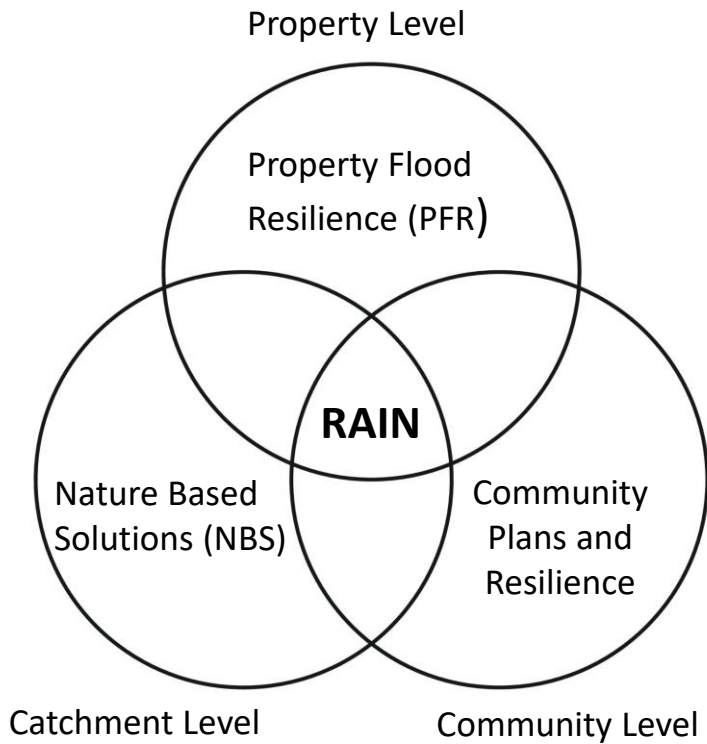

## Property Flood Resilience (PFR)

Helping you to reduce flood risk

[About BeFloodReady](#) →

Together we can help equip your community to be flood resilient

West  
Northamptonshire  
Council

North  
Northamptonshire  
Council

Environment  
Agency

LENS™

LANDSCAPE  
ENTERPRISE  
NETWORKS

NENE  
RIVERS TRUST

# RAIN Overview