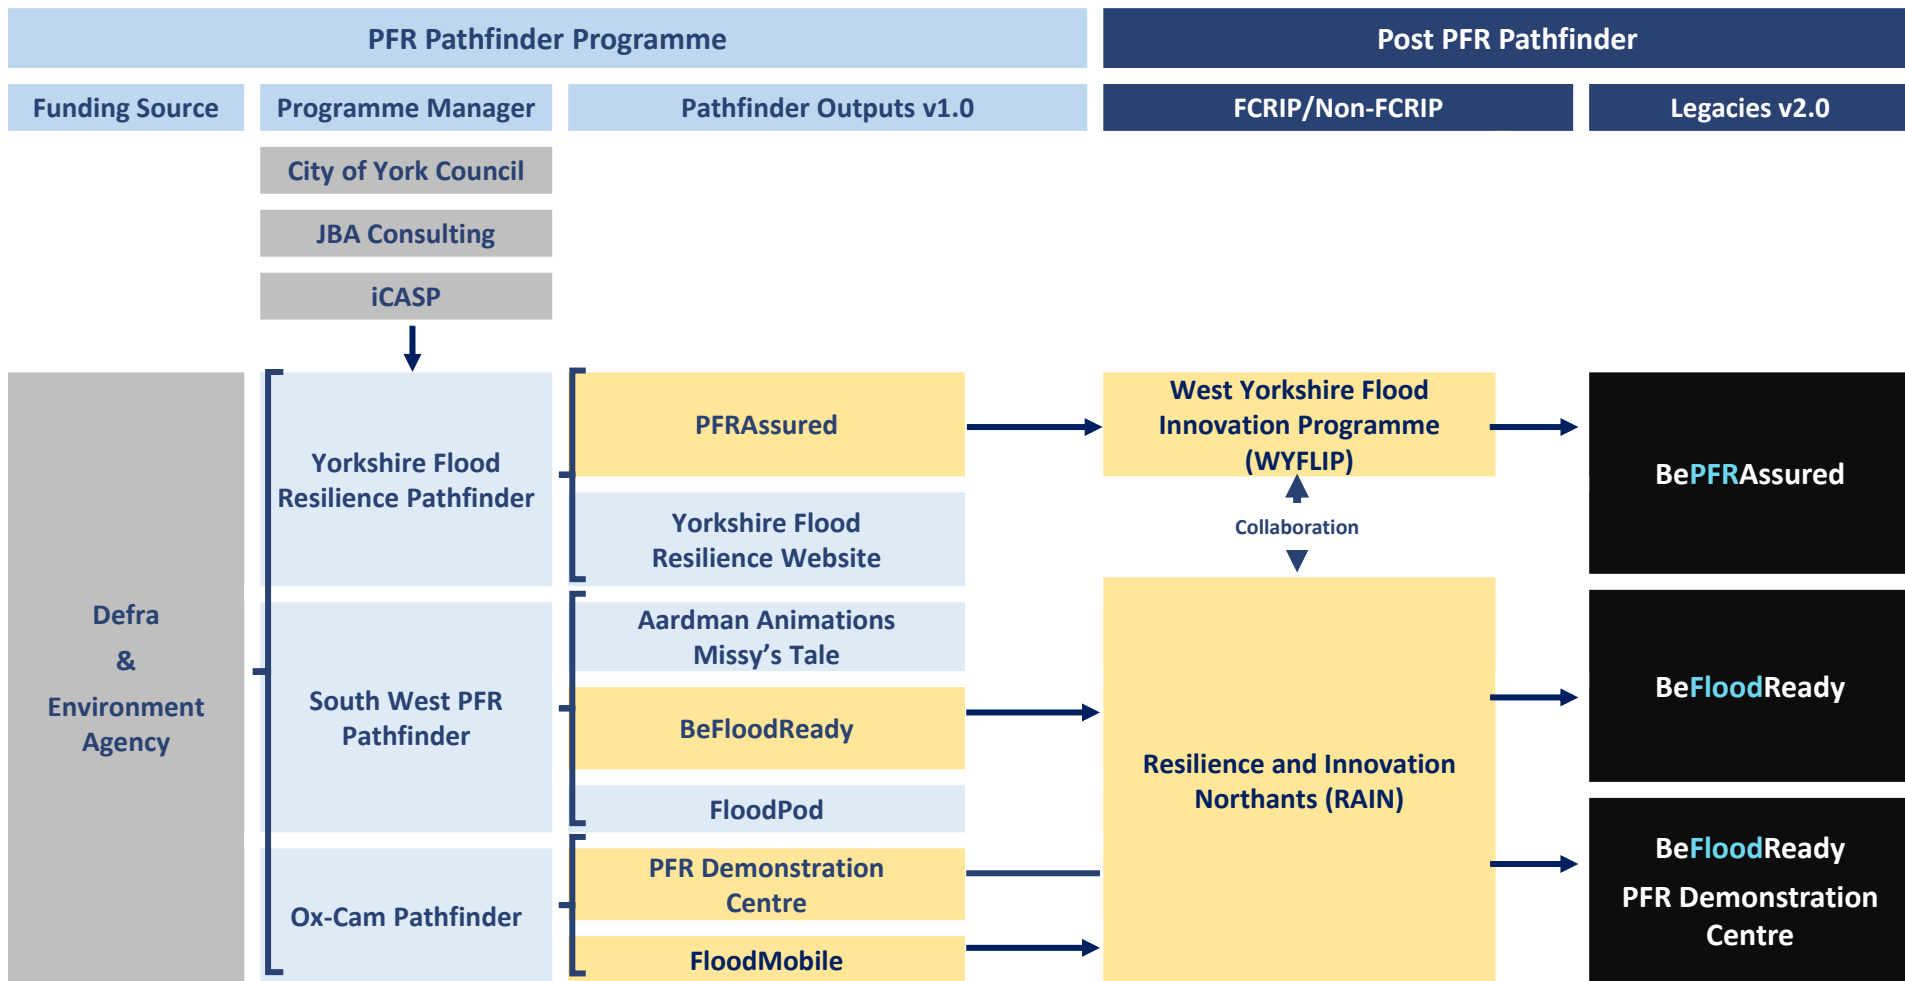

The PFR Pathfinder Legacies and RAIN