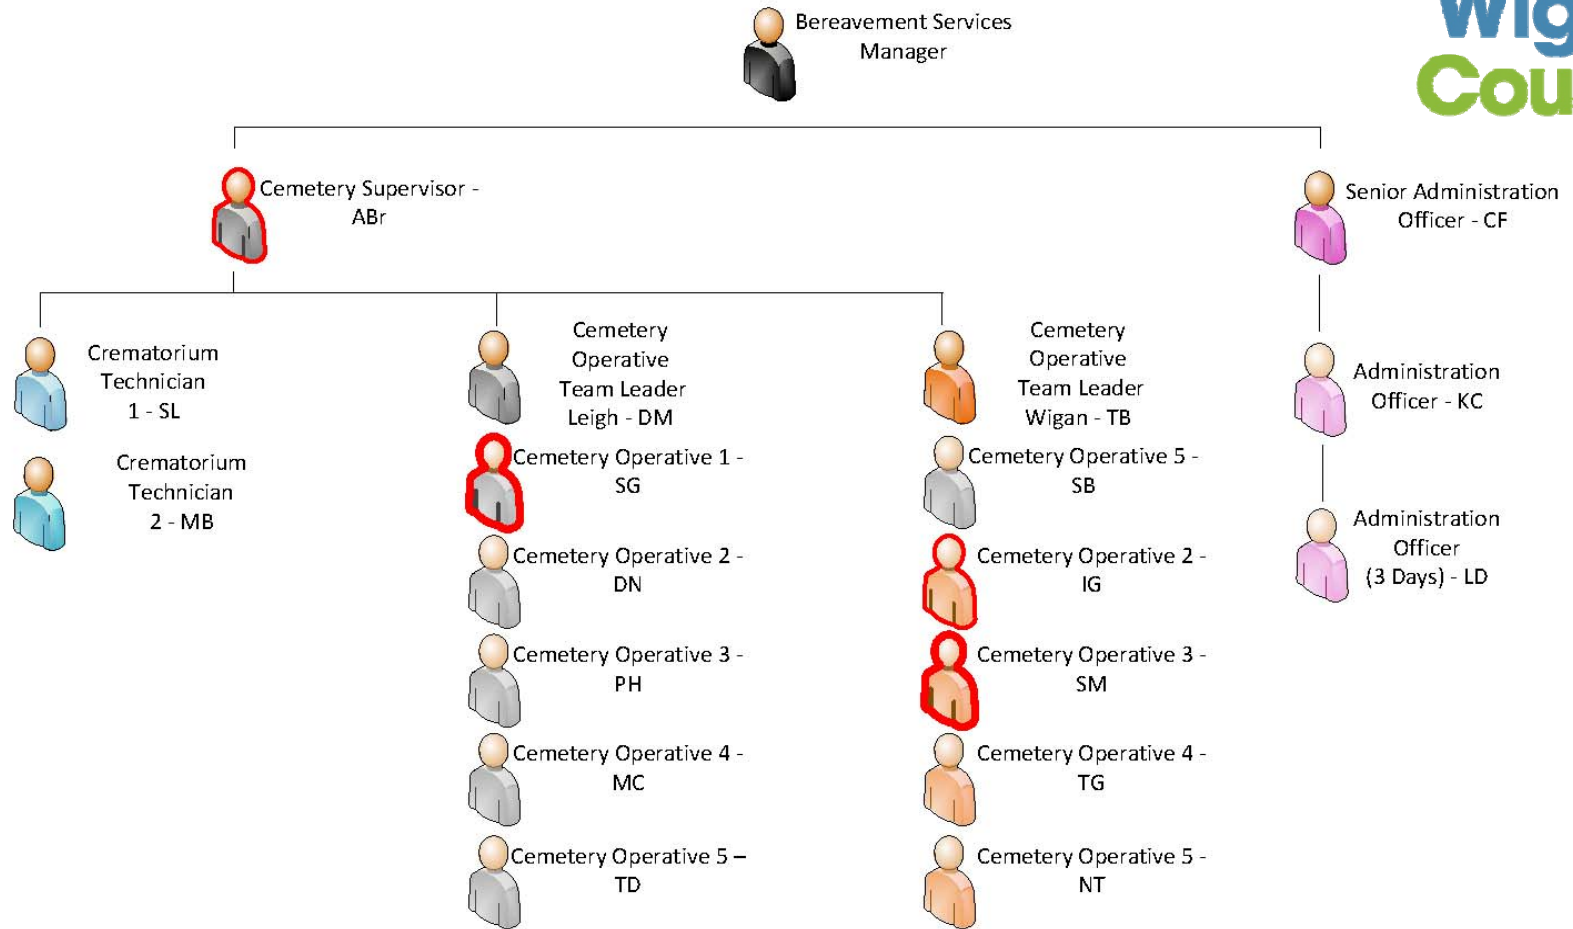

Wigan Pier

Wigan Council

9 Cemeteries

3 closed to new burials

1 Crematorium

1138 Cremations (2013/14) 66%

565 Burials (2013/14) 34%

69% of registered deaths in the Borough

1 private Crematorium in the Borough

£2.4million budget

Continuous improvement
our approach.

Wigan Council

Bereavement Services Staff Session Issues Raised

- Wrong Vehicles and Trailers
- No supplies when requested
- No training
- No enforcement of Rules & Regulations
- Wrong or no paperwork
- Paper chasing
- Lack of investment
- Limited Service Offer
- No promotion of Service

Key transformation and
changes undertaken.

Bereavement Services Staff Session Solutions Implemented or Achieved

- Complete Transport Review
- Complete Supplier Review
- Development of a Training Plan
- New processes to provide clarity and consistency.
- Changed forms and new instruction processes implemented.
- IT infrastructure plan.
- Business Case for development and expansion.
- Review of current offer and expansion of service offer.
- Commissioned Bereavement Guide and developing Branding and Marketing Plan.

- Fundamental review of staffing
- Negotiated Flexible Contracts
- Skill Development and Training

The Sanctuary 2000

a memorial for the placing of cremated remains

The Sanctum 2000 a is an individual columbarium in which cremated remains can be placed.