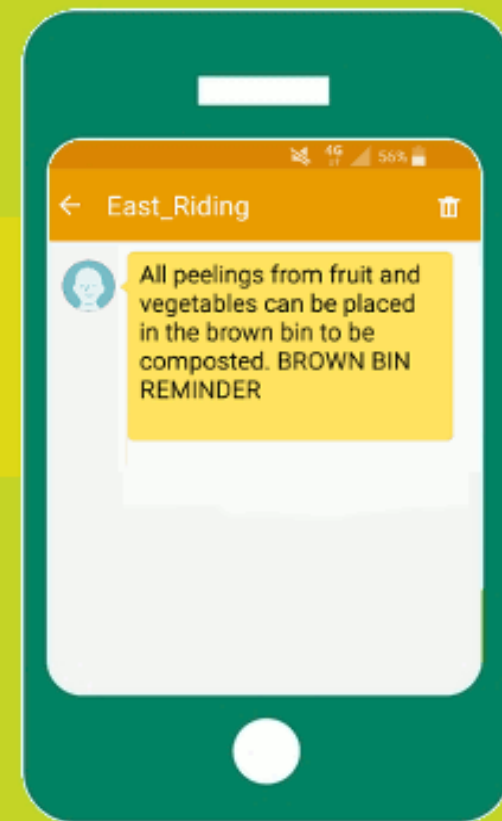

Never forget to put your bin out again
Sign up for FREE text reminders

Text your bin calendar code to
07507 307088

*text costs standard message rate. All reminders are free.

Search for your postcode and download
your bin calendar to get your code at:

bins.eastriding.gov.uk

sms reminders