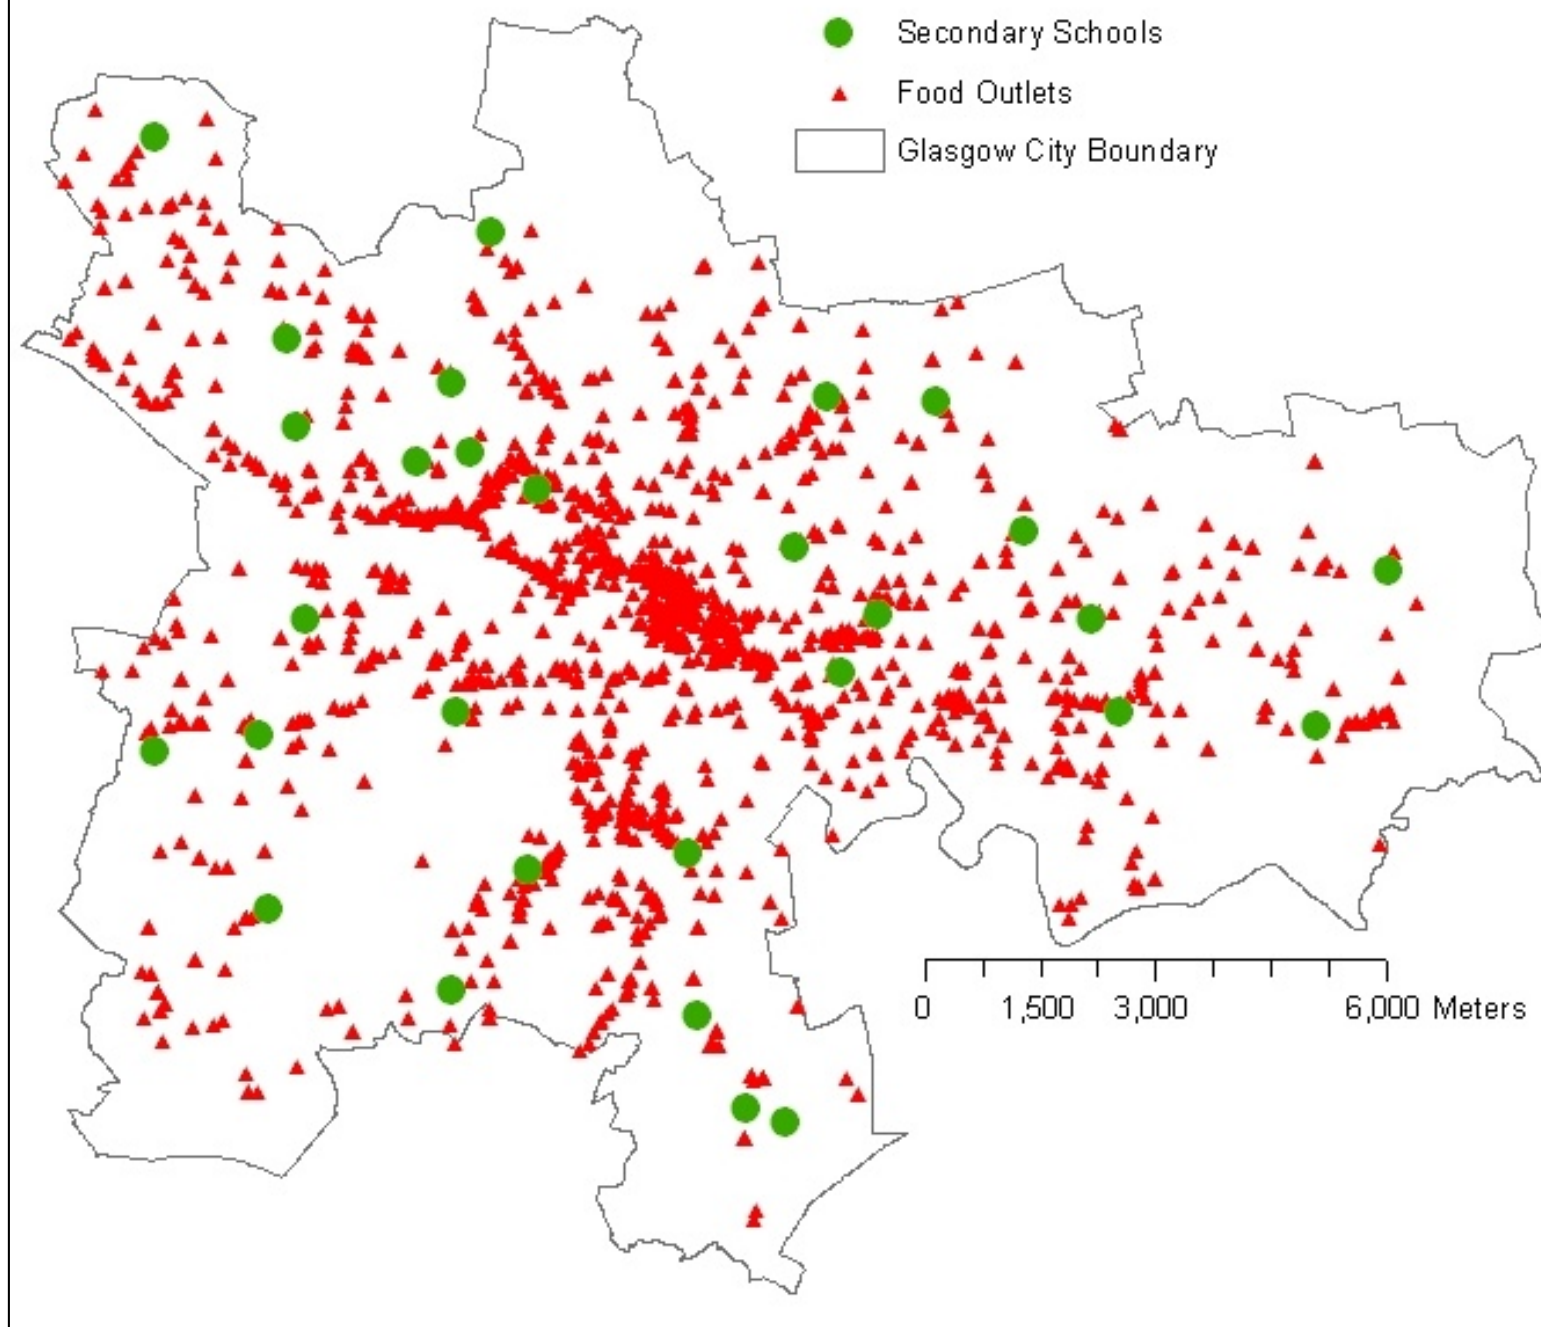

30 - 45 minute lunch break

Market share – high schools

- 2009/10 ⇒ 40%
- 2010/11 ⇒ 43%
- 2011/12 ⇒ 46%
- 2012/13 ⇒ 47%
- 2013/14 ⇒ 50%
- 2014/15 ⇒ 51%

Customer Wants/Desires

Secondary Schools & food outlets in Glasgow