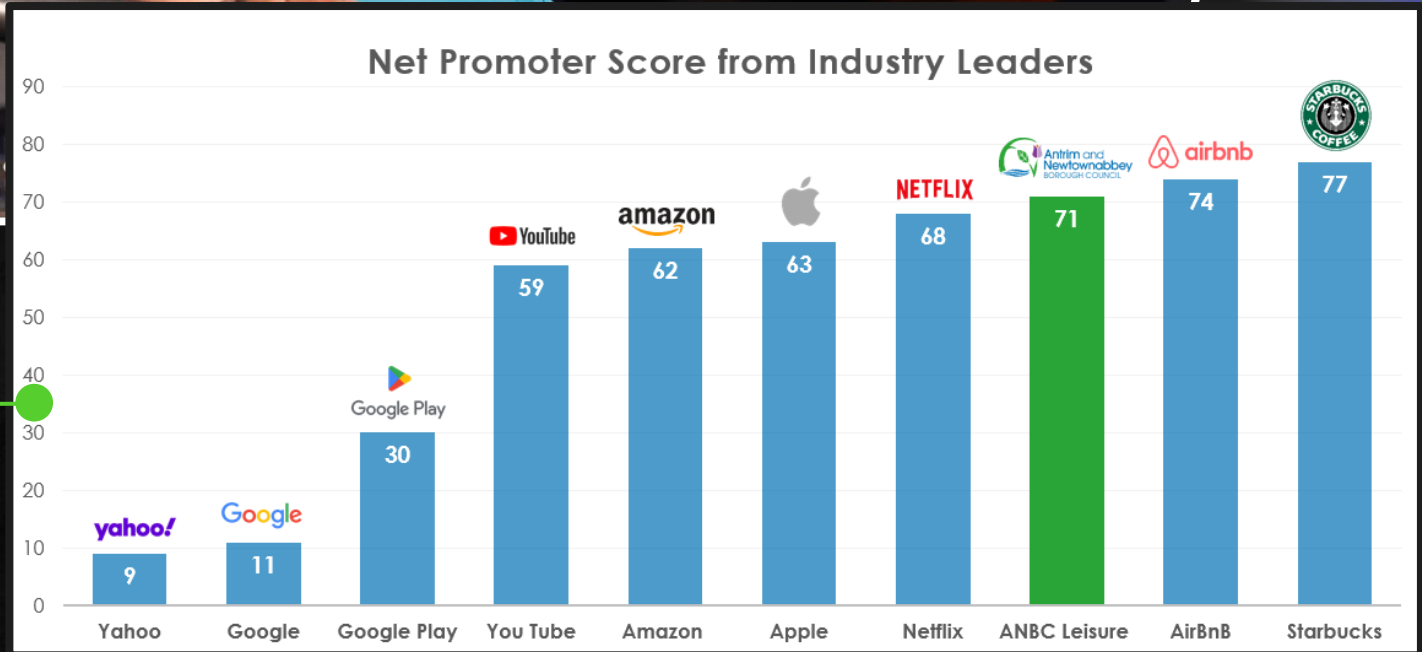

Memberships

Visits

Subsidy per visit

Customer Satisfaction

35%
Leisure
Industry
Average

MORE
active, often...

Thank you
Any questions?