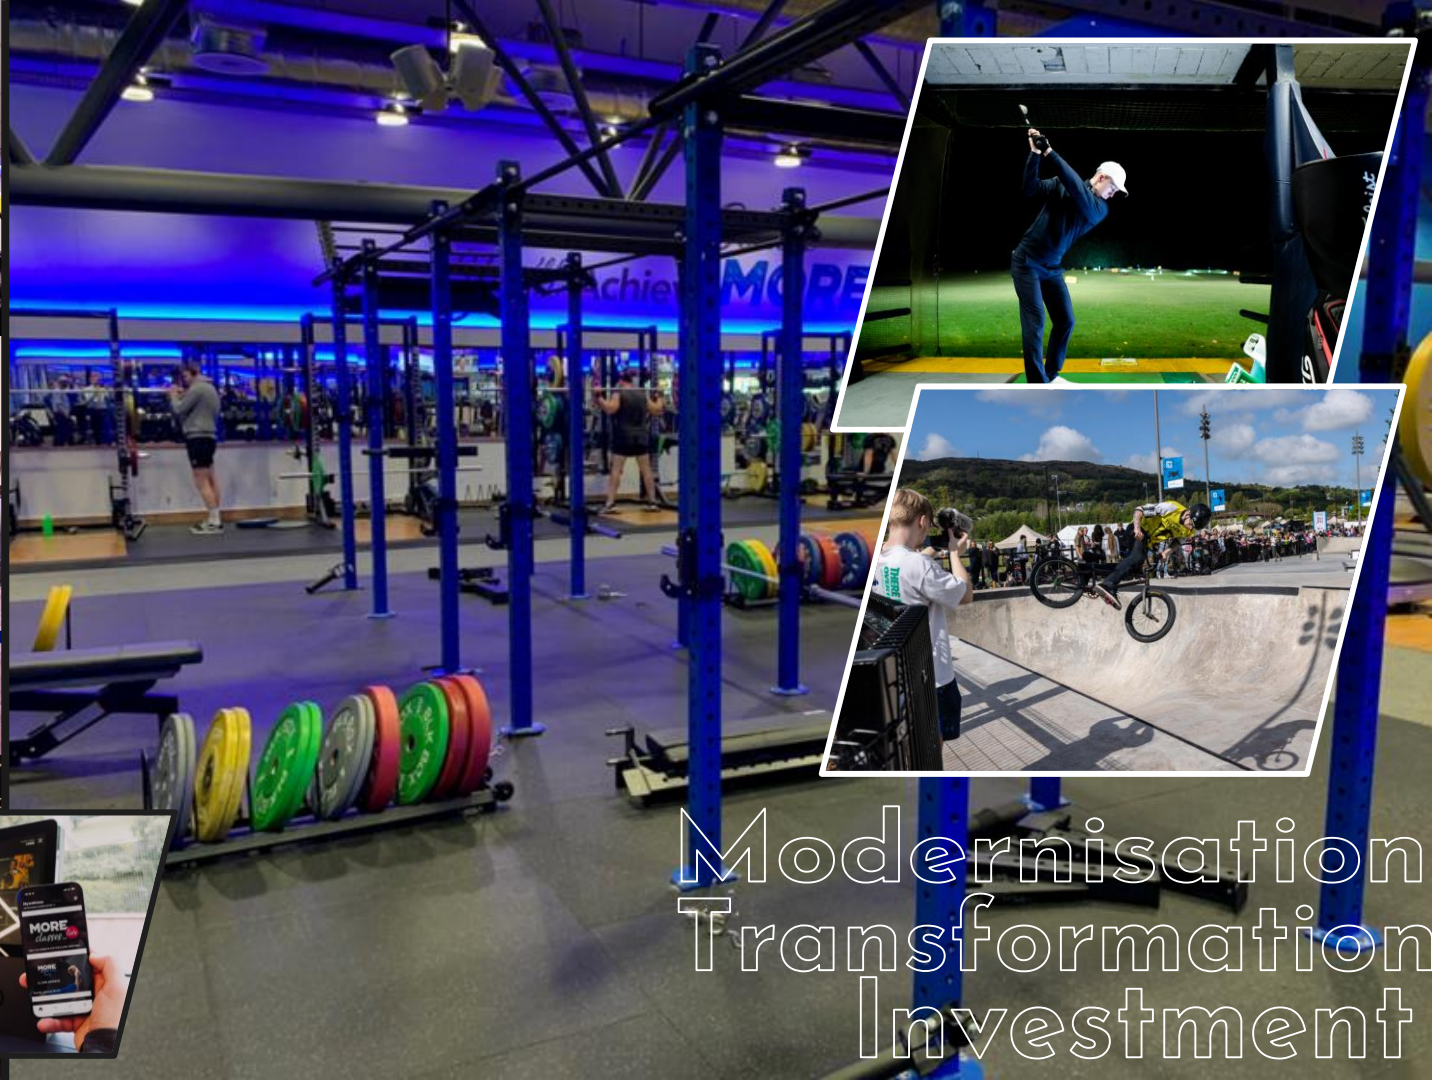

LEISURE CENTRES

LEISURE CENTRES

GILBERT ARIZONA

Gilbert, Arizona

01. Programming

- Summer Scheme
- Live Long
- More Skills
- Inclusive

MORE

*mind and
body*

CLASS ARCHIVE

02. Partnerships

03. Performance

Modernisation
Transformation
Investment

V36 Skate Park

Toptracer

04. People

05. Success