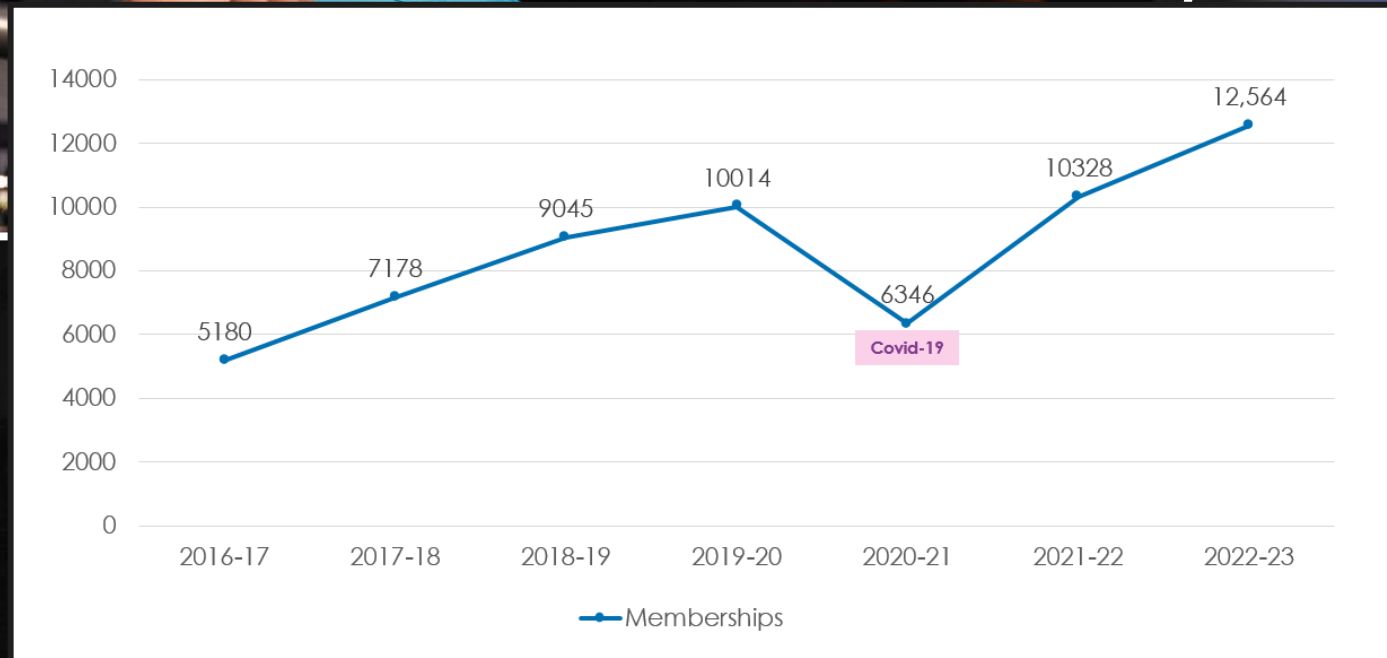

Memberships

Visits

Subsidy per visit

Customer Satisfaction

35%
Leisure
Industry
Average

MORE
active, often...

Thank you
Any questions?