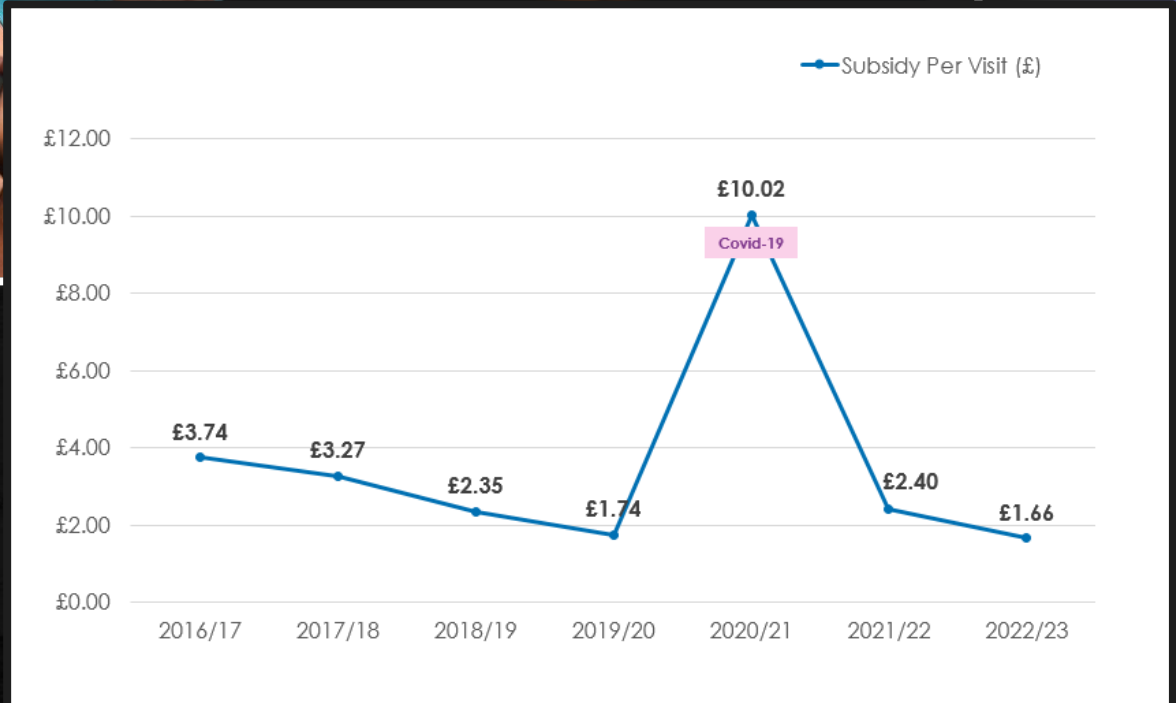

Memberships

Visits

Subsidy per visit

Customer Satisfaction

35%
Leisure
Industry
Average

MORE
active, often...

Thank you
Any questions?