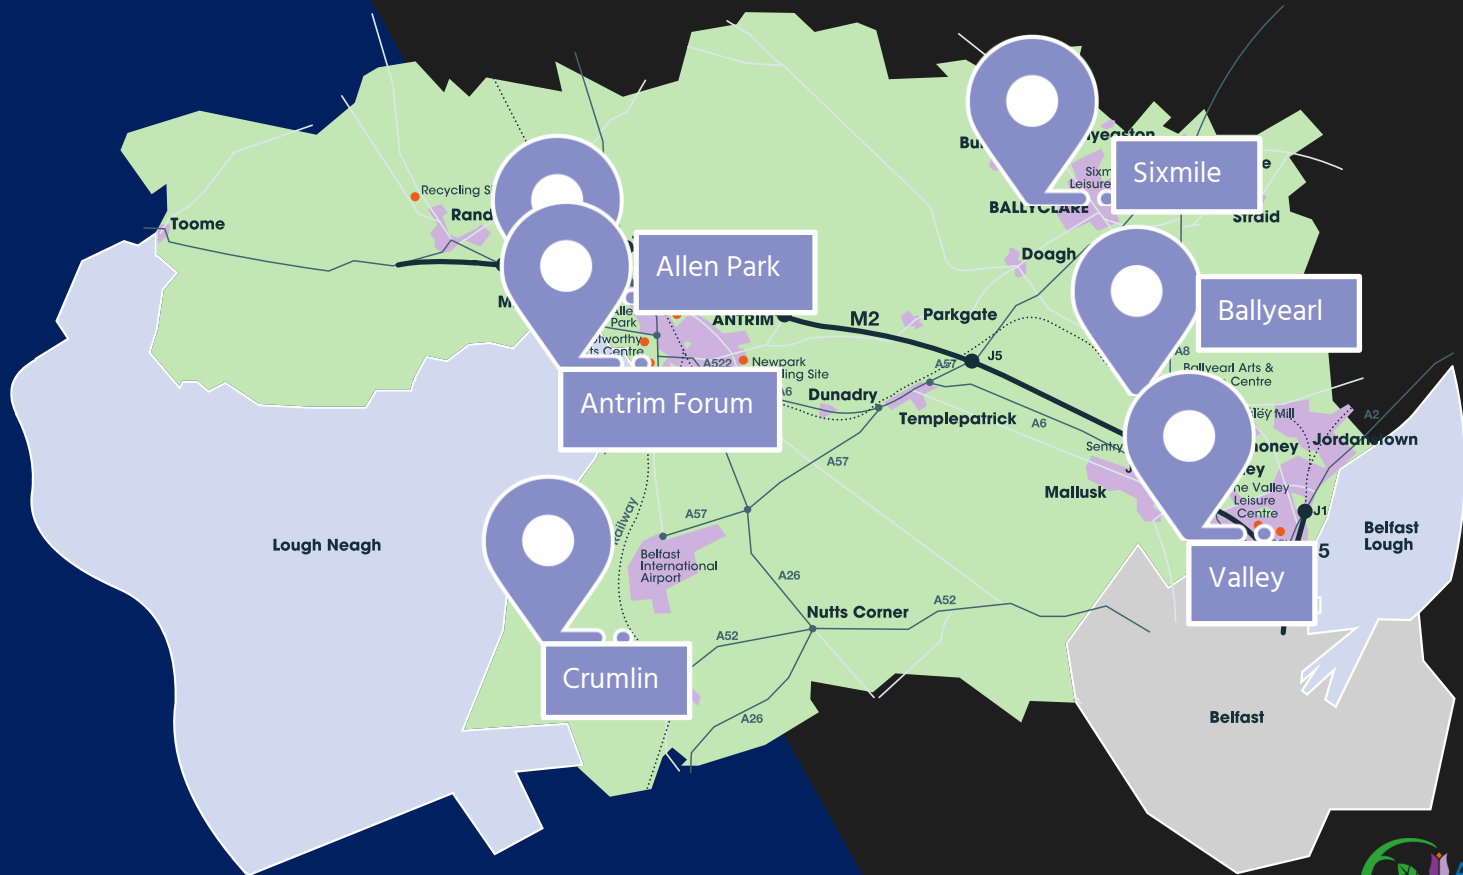

LEISURE CENTRES

LEISURE CENTRES

GILBERT ARIZONA

Gilbert, Arizona

01. Programming

- Summer Scheme
- Live Long
- More Skills
- Inclusive

MORE

*mind and
body*

CLASS ARCHIVE

02. Partnerships

03. Performance

Modernisation
Transformation
Investment

V36 Skate Park

Toptracer

04. People

05. Success