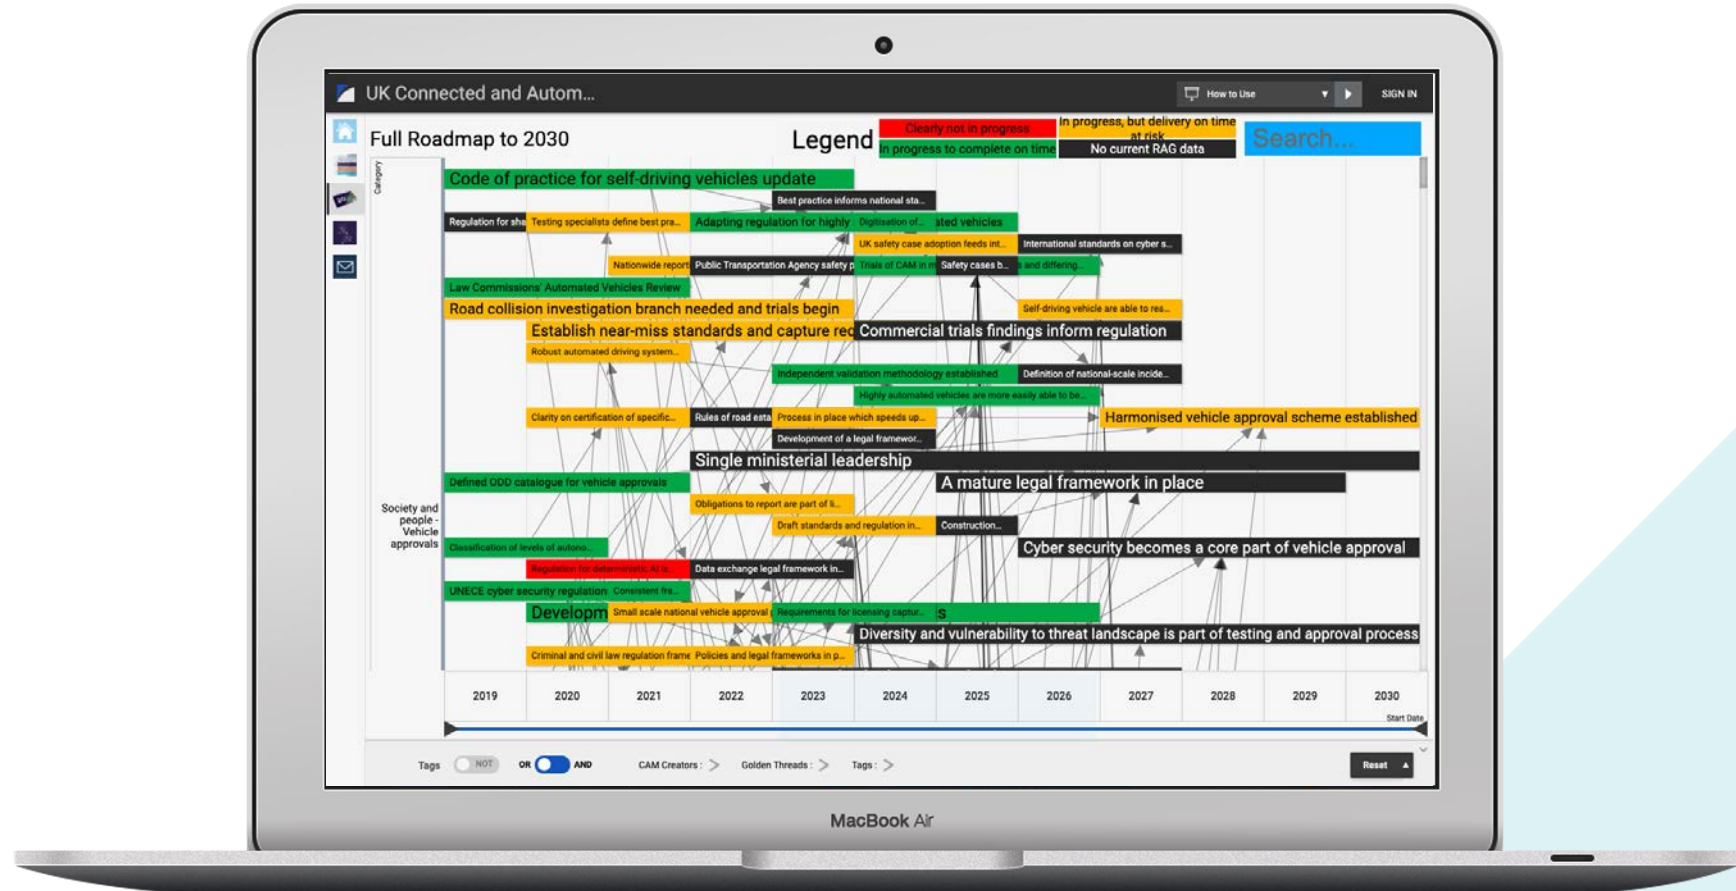

# The interactive Roadmap – Home to the Roadmap's rich activity and relationship data

TRIALS, DEVELOPMENT AND ENABLING

TRANSITION PHASE

SCALE-UP AND REALISATION OF BENEFITS

# The Roadmap and CAM ecosystem working together

By ensuring real-world progress is reflected in the Roadmap, and vice versa, we can sharpen consensus and accelerate progress.

TRIALS, DEVELOPMENT AND ENABLING

TRANSITION PHASE

SCALE-UP AND REALISATION OF BENEFITS

# The interactive Roadmap – Home to the **Roadmap's** progress data