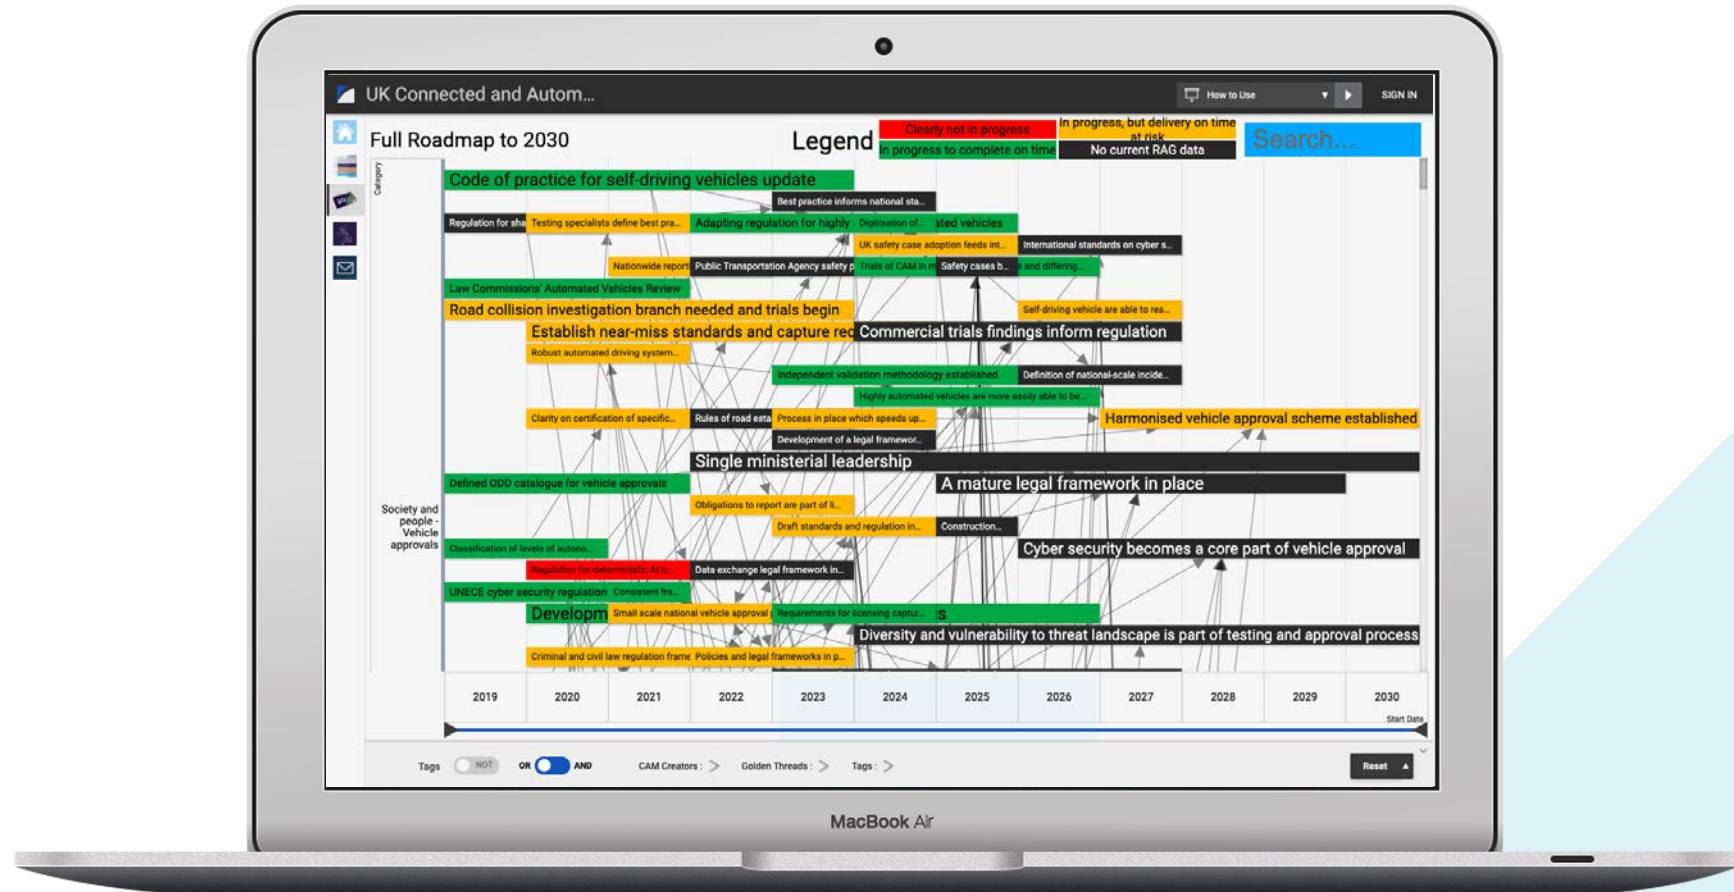

## SCALE-UP AND REALISATION OF BENEFITS

The Roadmap is a toolkit

# What are the Roadmap tools?

Interactive Roadmap

Roadmap report

Roadmap overview

Insight workshops

# The interactive Roadmap – Home to the Roadmap's rich activity and relationship data

TRIALS, DEVELOPMENT AND ENABLING

TRANSITION PHASE

SCALE-UP AND REALISATION OF BENEFITS

# The interactive Roadmap – Home to the **Roadmap's** progress data