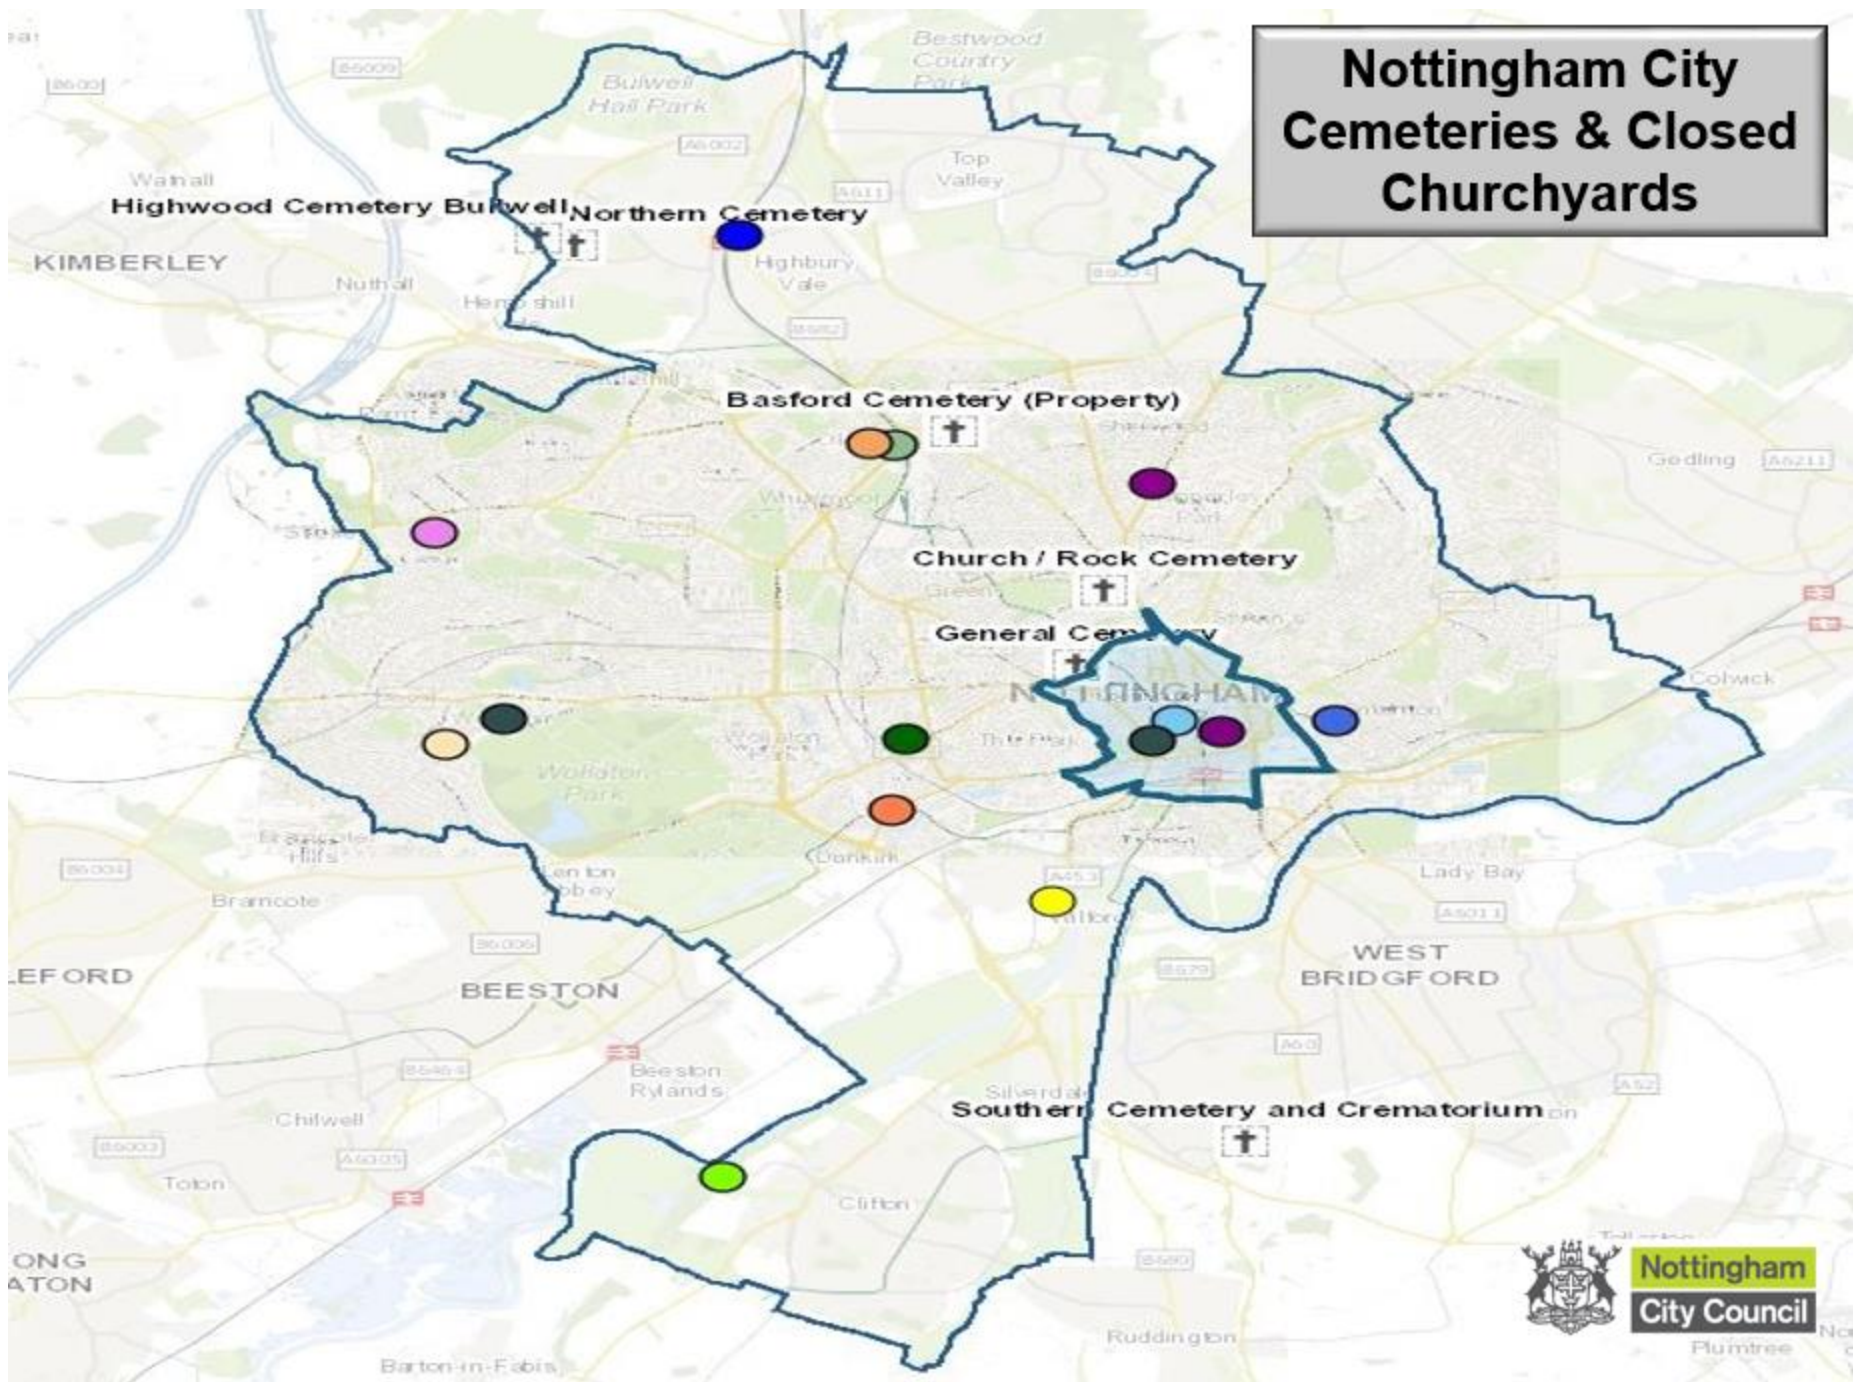

Nottingham City Cemeteries & Closed Churchyards