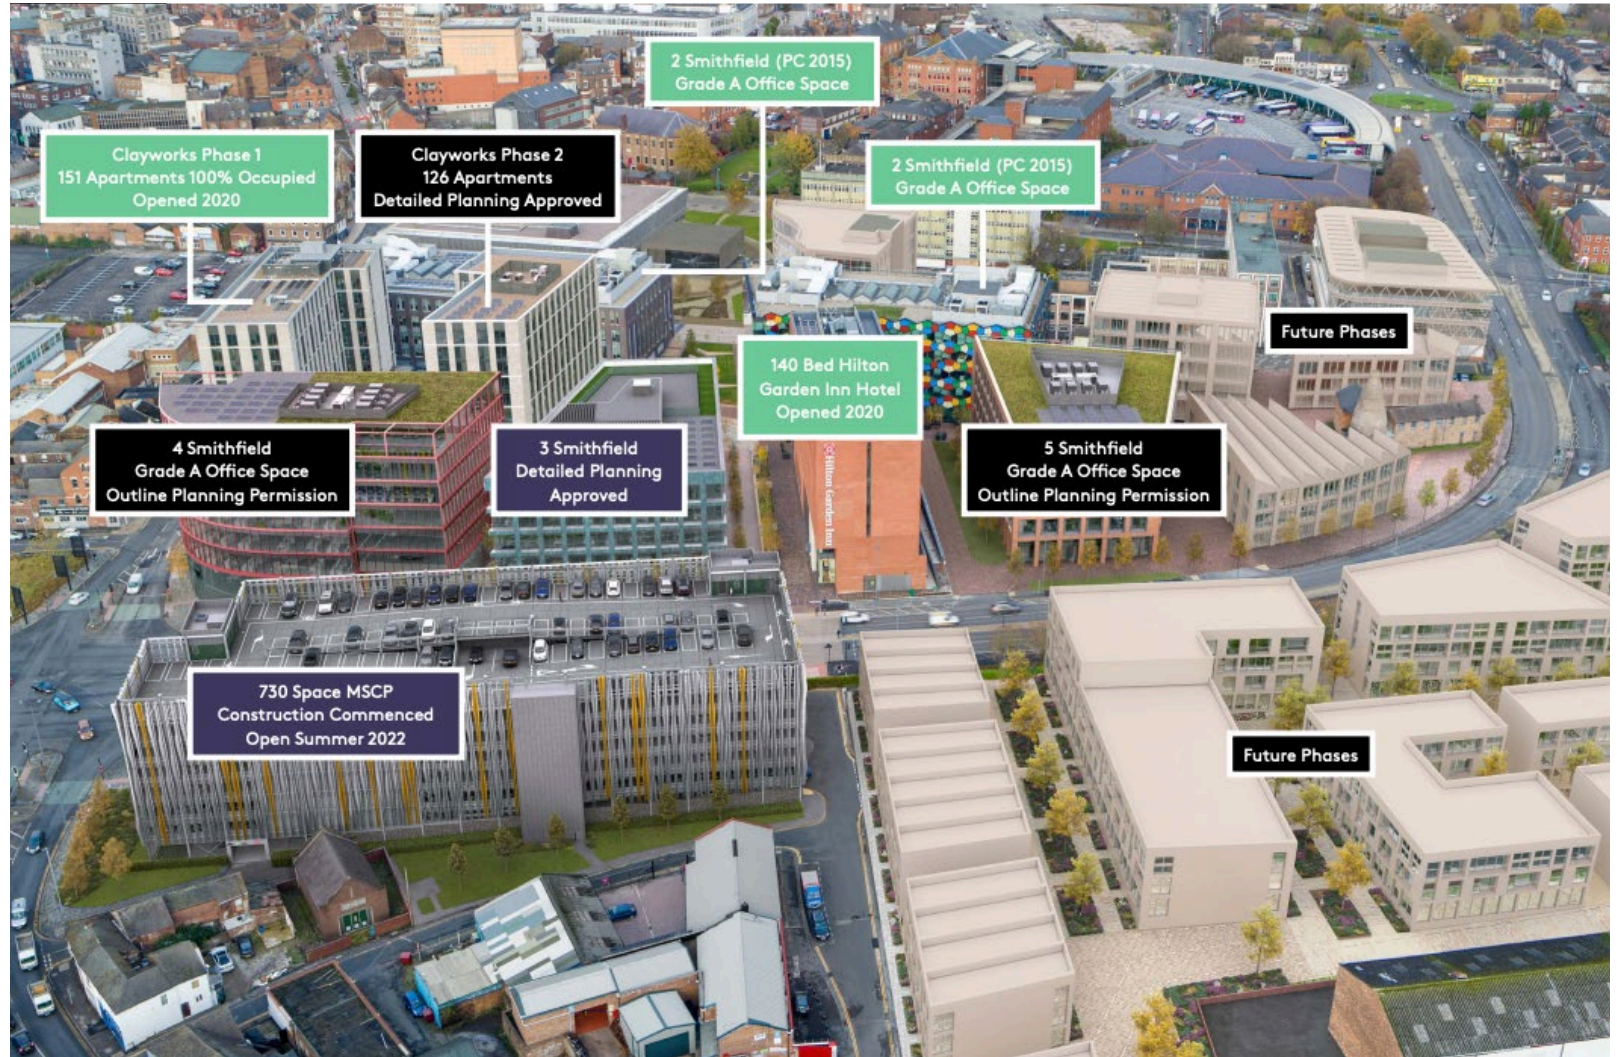

Stoke-on-Trent

City Centre Regeneration Area

Levelling Up

**City of
Stoke-on-Trent**

Levelling Up

Spode

Longton Town Hall

Tunstall Library

Spode

Levelling Up

Smithfield Site

- Completed
- Next Phases
- Future Phase

Spitfire @PMAG

Hilton Garden Inn

3 Smithfield

St Modwen Stoke South

Major Developments

St Modwen Stoke Central

Tunstall Arrow North

Residential Developments

Clayworks

Residential Developments

Chamberlain Court

Saxon Place