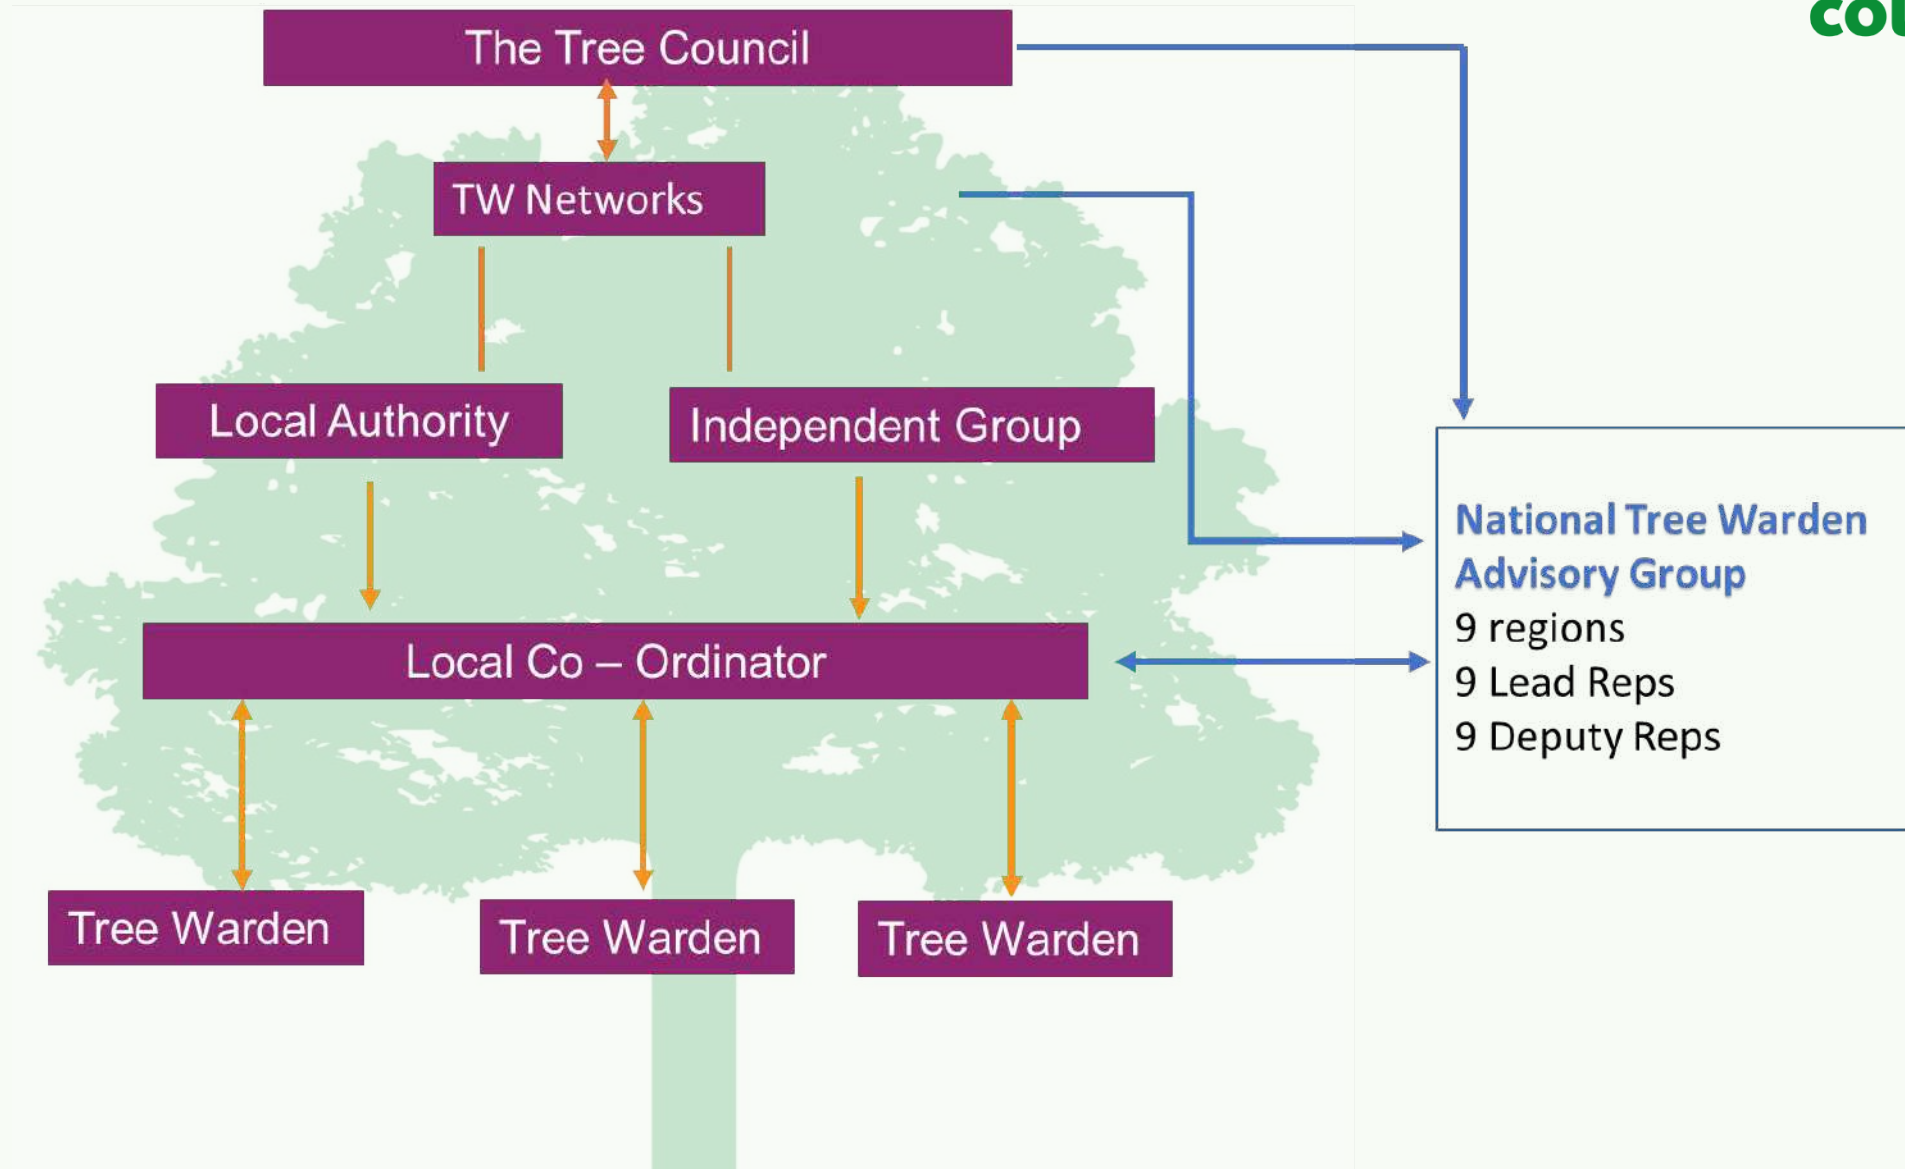

The National Tree Warden Scheme

Samantha Village
National Tree Warden Scheme Coordinator

Working together for the love of trees

The Tree Council brings everyone together with a shared mission to care for trees and our planet's future.

NATIONAL
POLICY
ENGAGEMENT

NATIONAL
SCHOOLS
PROGRAMME

NATIONAL VOLUNTEER
TREE WARDEN SCHEME

TREE PLANTING
& CARE

National Tree Warden Scheme

A network of fantastic volunteer
tree champions around the country

How does it work?

WHAT CAN A TREE WARDEN DO?

Tree Planting and after care

- Identify opportunities
- Planting plans and preparations
- Formative tree pruning
- Hedgerows and hedgerow trees
- Aftercare

WHAT CAN A TREE WARDEN DO?

Recording and Monitoring

- Mapping tree cover
- Tree inventories
- Local Neighbourhood Plans
- Tree health monitoring
- Comment on TPOS applications and Development plans

WHAT CAN A TREE WARDEN DO?

Growing Trees from Seed