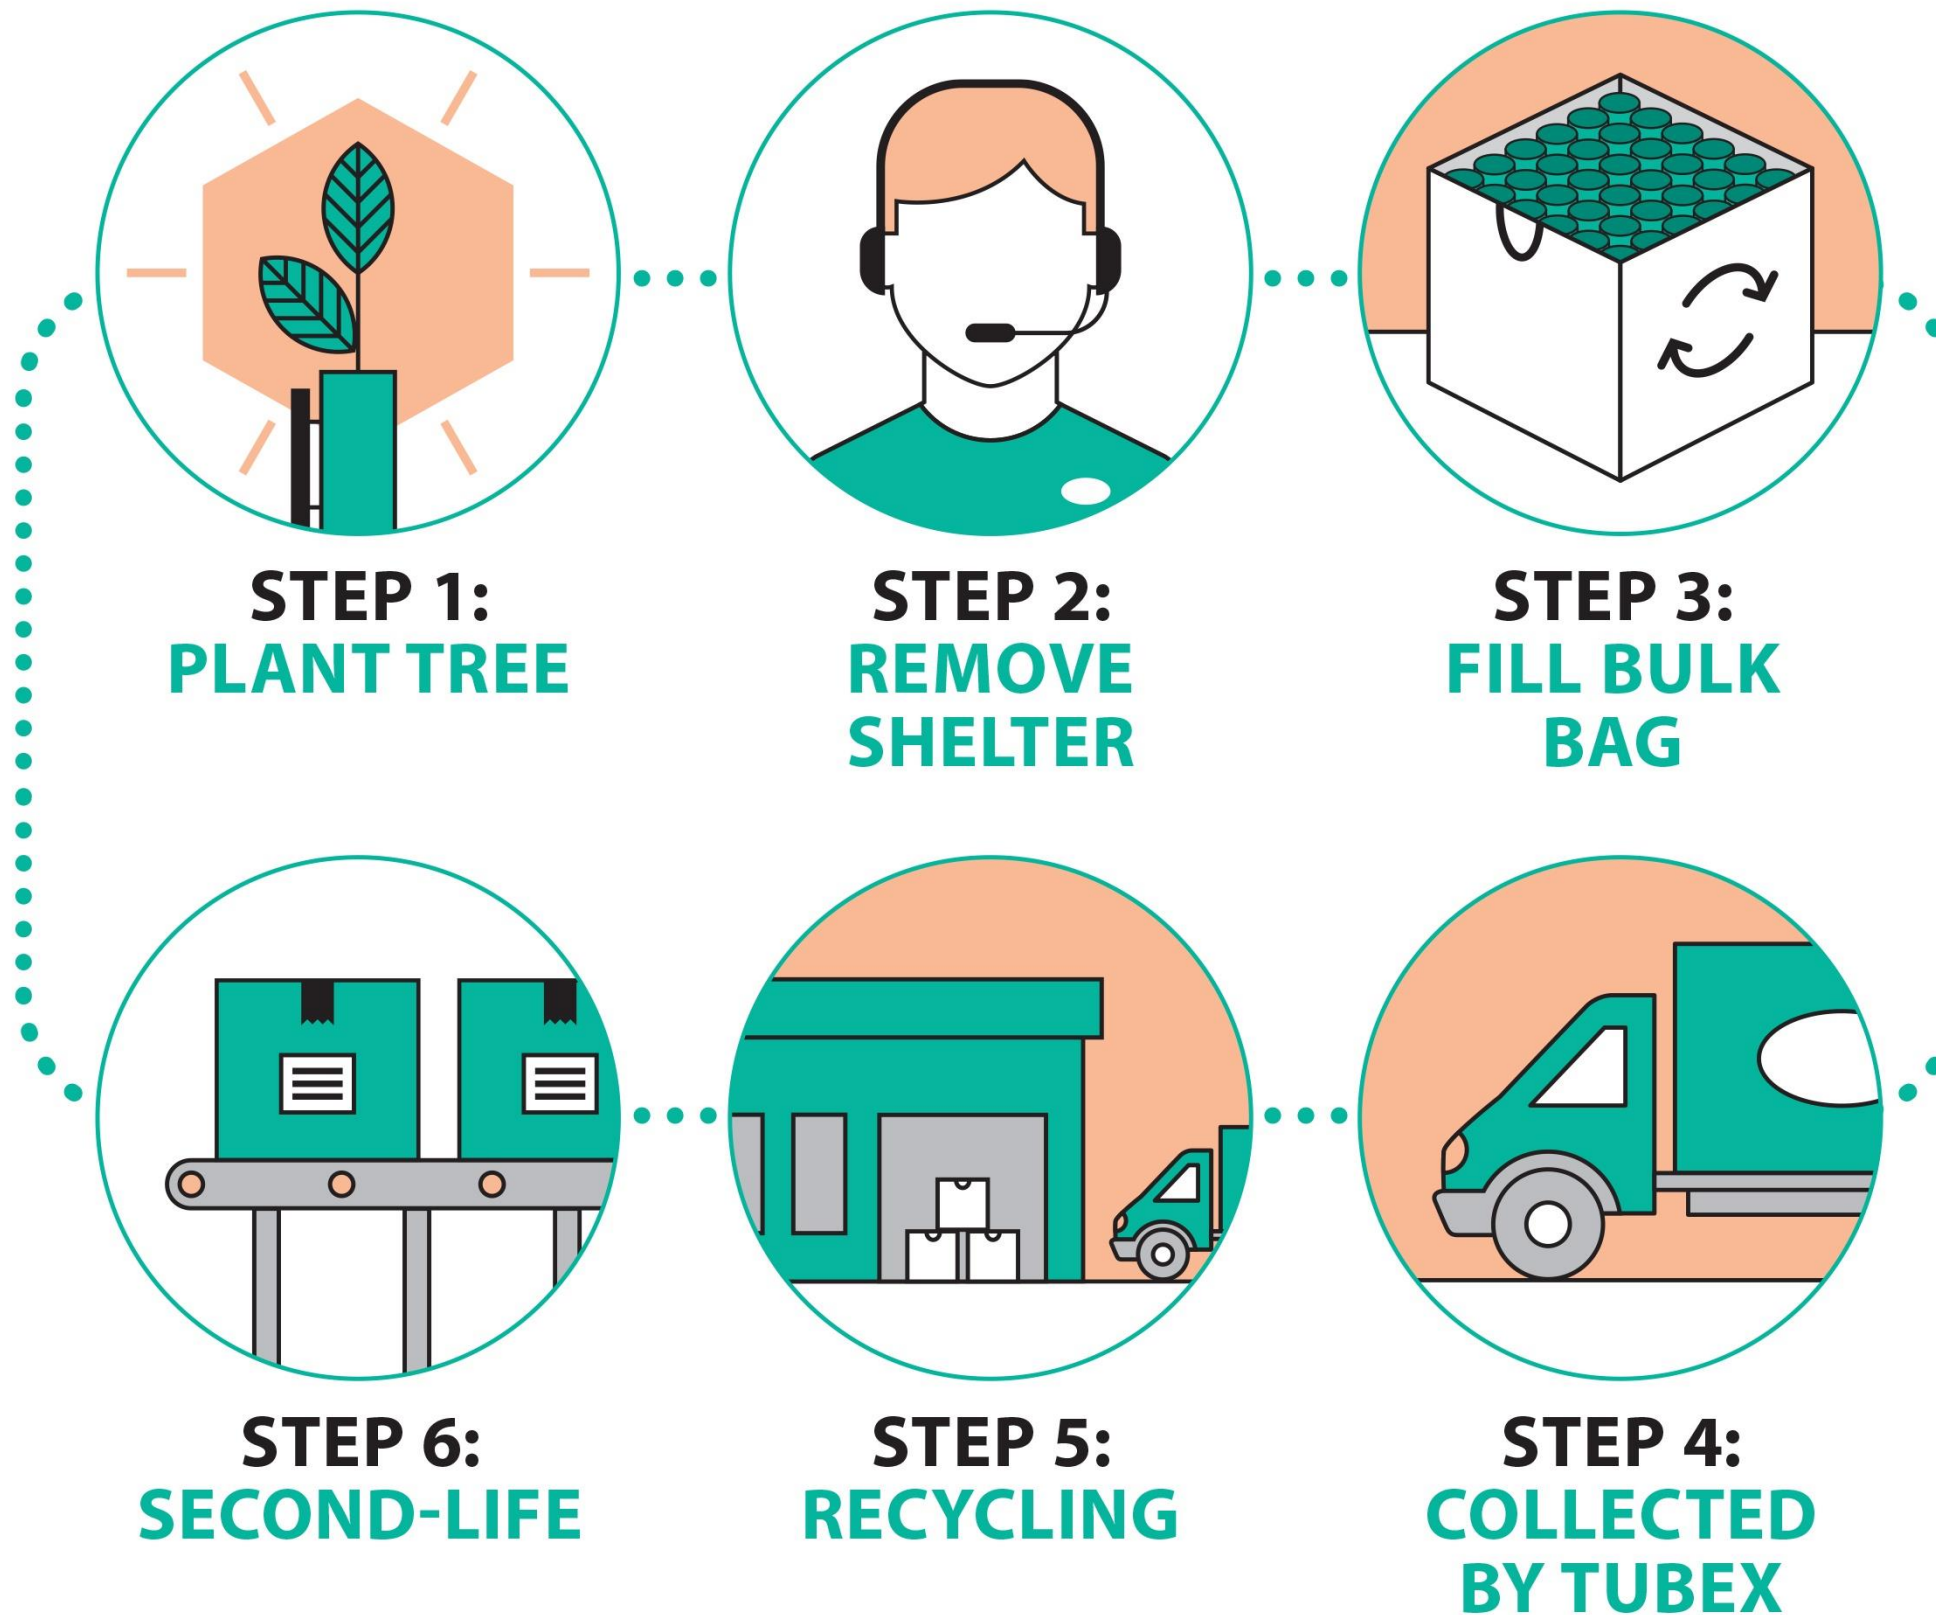

Tubex Tree Shelter Recycling Scheme