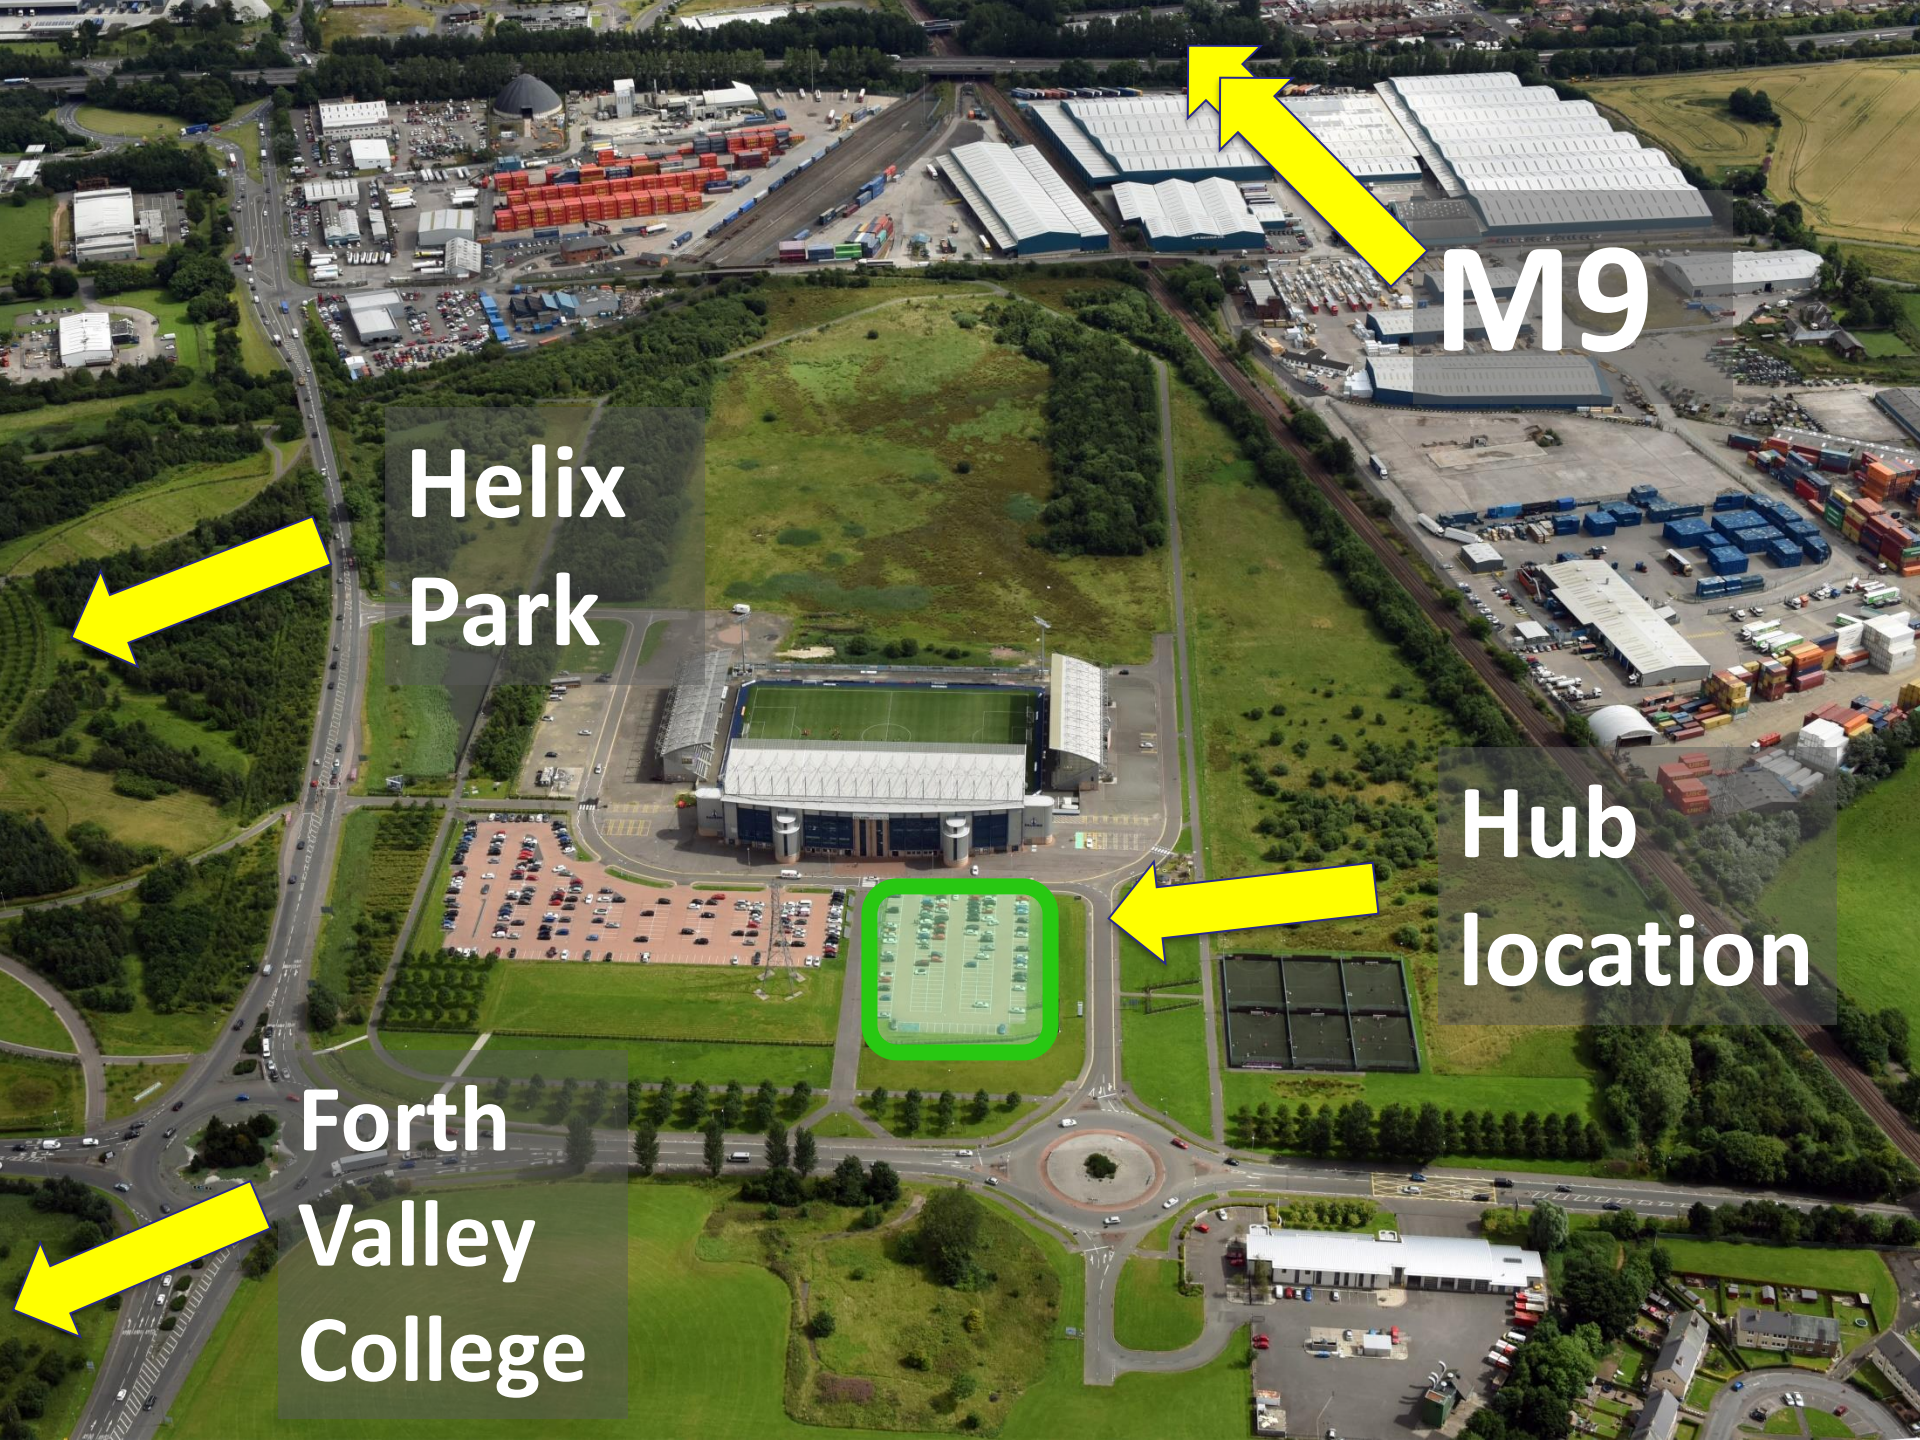

A904

Westfield

North

For Sale

Westfield

South

4.59 Hectares (11.34 acres) or thereby

A9

New Forth
Valley Campus

Westfield

South

North

Helix
Park

M9

Hub
location

Forth
Valley
College

Constraints

An aerial photograph of a port terminal. The central area is dominated by a large, rectangular stack of multi-colored shipping containers (blue, red, green, orange). To the left, there are several large, spherical storage tanks and industrial piping. In the foreground, there are yellow gantry cranes and more stacks of containers. The background shows more industrial buildings and infrastructure. The overall scene is a busy port facility.