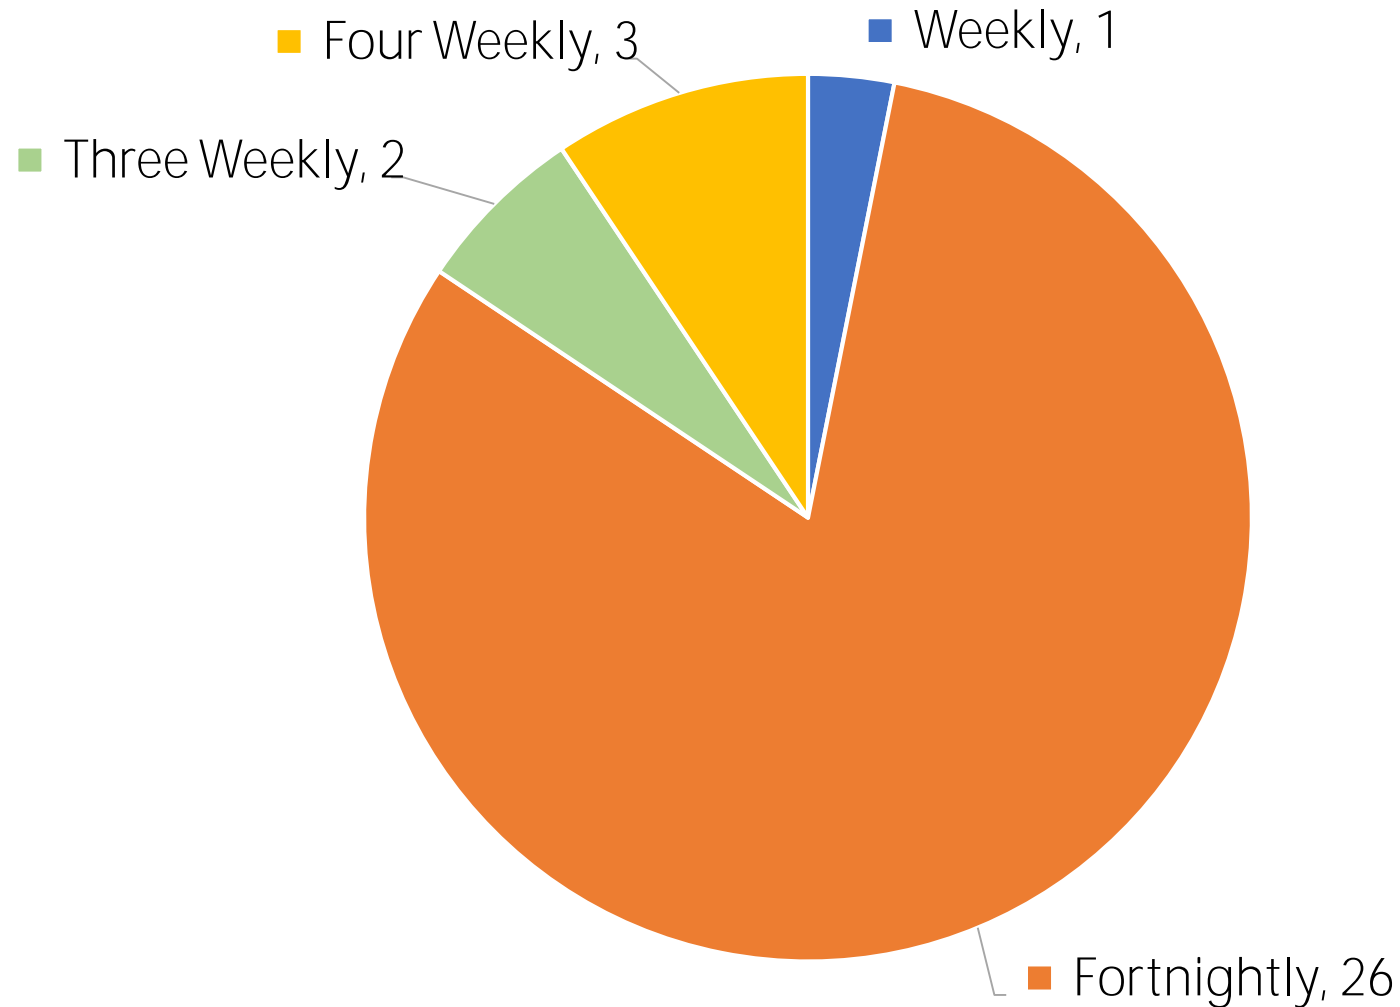

Recyclate Collection Frequency in Scotland

Aberdeen City	Fortnightly
Aberdeenshire	Fortnightly
Angus	Fortnightly
Argyll & Bute	Fortnightly
Clackmannanshire	Fortnightly
Dumfries & Galloway	Fortnightly
Dundee City	Fortnightly
East Ayrshire	4 weekly
East Dunbartonshire	Fortnightly
East Lothian	Fortnightly
East Renfrewshire	3 weekly
Edinburgh City	Fortnightly
Eilean Siar	4 weekly
Falkirk	Fortnightly
Fife	Fortnightly
Glasgow City	Fortnightly
Highland	Fortnightly
Inverclyde	Fortnightly
Midlothian	Fortnightly
Moray	Fortnightly
North Ayrshire	Fortnightly
North Lanarkshire	3 weekly
Orkney Islands	Fortnightly
Perth & Kinross	Fortnightly
Renfrewshire	Fortnightly
Scottish Borders	Fortnightly
Shetland Islands	Weekly
South Ayrshire	Fortnightly
South Lanarkshire	4 weekly
Stirling	Fortnightly/4 weekly
West Dunbartonshire	Fortnightly
West Lothian	Fortnightly