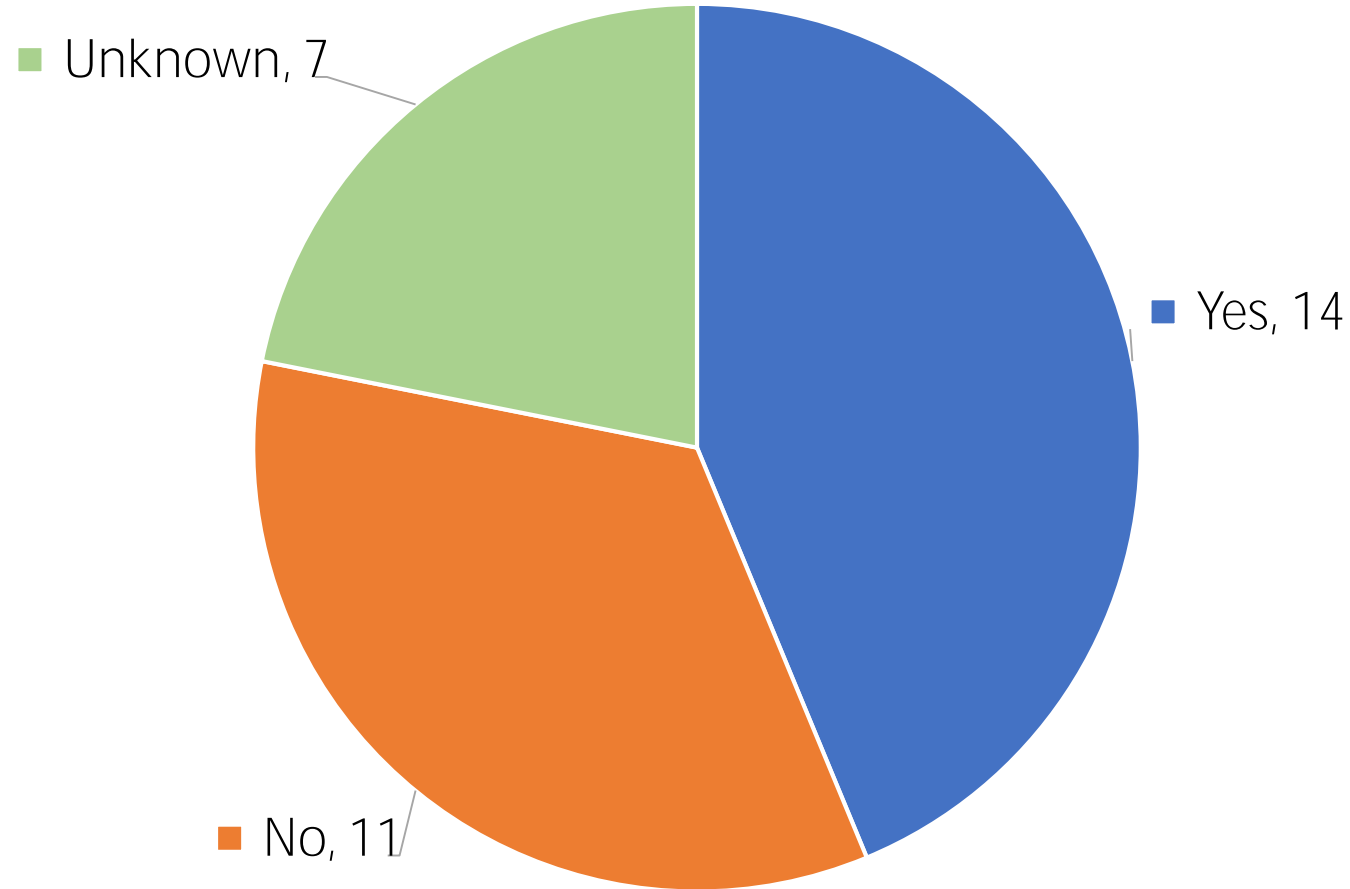

Plans to change service?

Aberdeen City	No
Aberdeenshire	Yes
Angus	
Argyll & Bute	No
Clackmannanshire	No
Dumfries & Galloway	No
Dundee City	No
East Ayrshire	
East Dunbartonshire	Yes
East Lothian	
East Renfrewshire	No
Edinburgh City	No
Eilean Siar	No
Falkirk	Yes
Fife	Yes
Glasgow City	No
Highland	
Inverclyde	Yes
Midlothian	
Moray	Yes
North Ayrshire	Yes
North Lanarkshire	Yes
Orkney Islands	Yes
Perth & Kinross	No
Renfrewshire	Yes
Scottish Borders	Yes
Shetland Islands	Yes
South Ayrshire	Yes
South Lanarkshire	Yes
Stirling	
West Dunbartonshire	
West Lothian	No