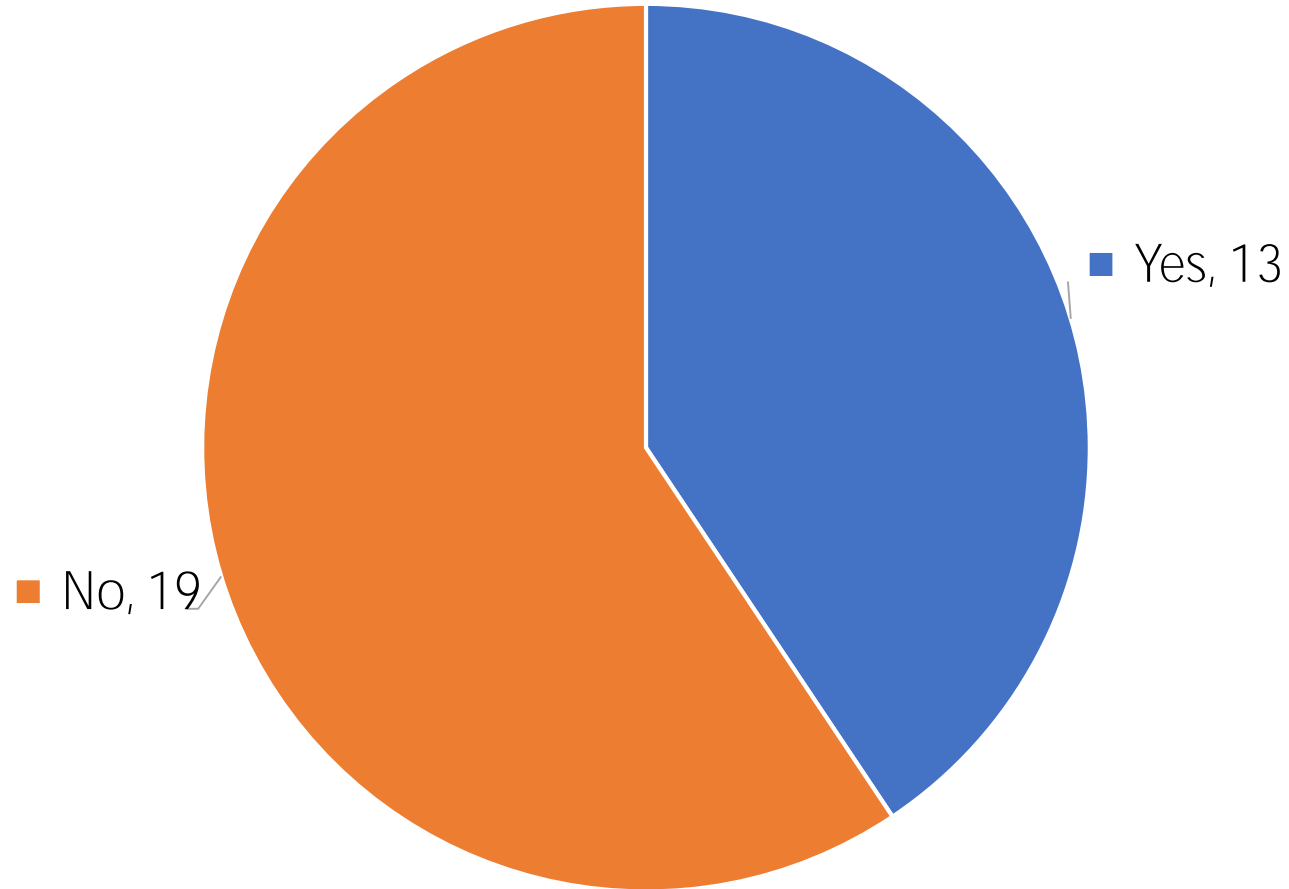

Is your glass separate at kerbside?

Aberdeen City	No
Aberdeenshire	No
Angus	No
Argyll & Bute	Yes
Clackmannanshire	Yes
Dumfries & Galloway	Yes
Dundee City	No
East Ayrshire	Yes
East Dunbartonshire	No
East Lothian	No
East Renfrewshire	No
Edinburgh City	Yes
Eilean Siar	Yes
Falkirk	Yes
Fife	No
Glasgow City	Yes
Highland	No
Inverclyde	Yes
Midlothian	Yes
Moray	Yes
North Ayrshire	No
North Lanarkshire	No
Orkney Islands	Yes
Perth & Kinross	No
Renfrewshire	No
Scottish Borders	No
Shetland Islands	No
South Ayrshire	No
South Lanarkshire	No
Stirling	Yes
West Dunbartonshire	No
West Lothian	No