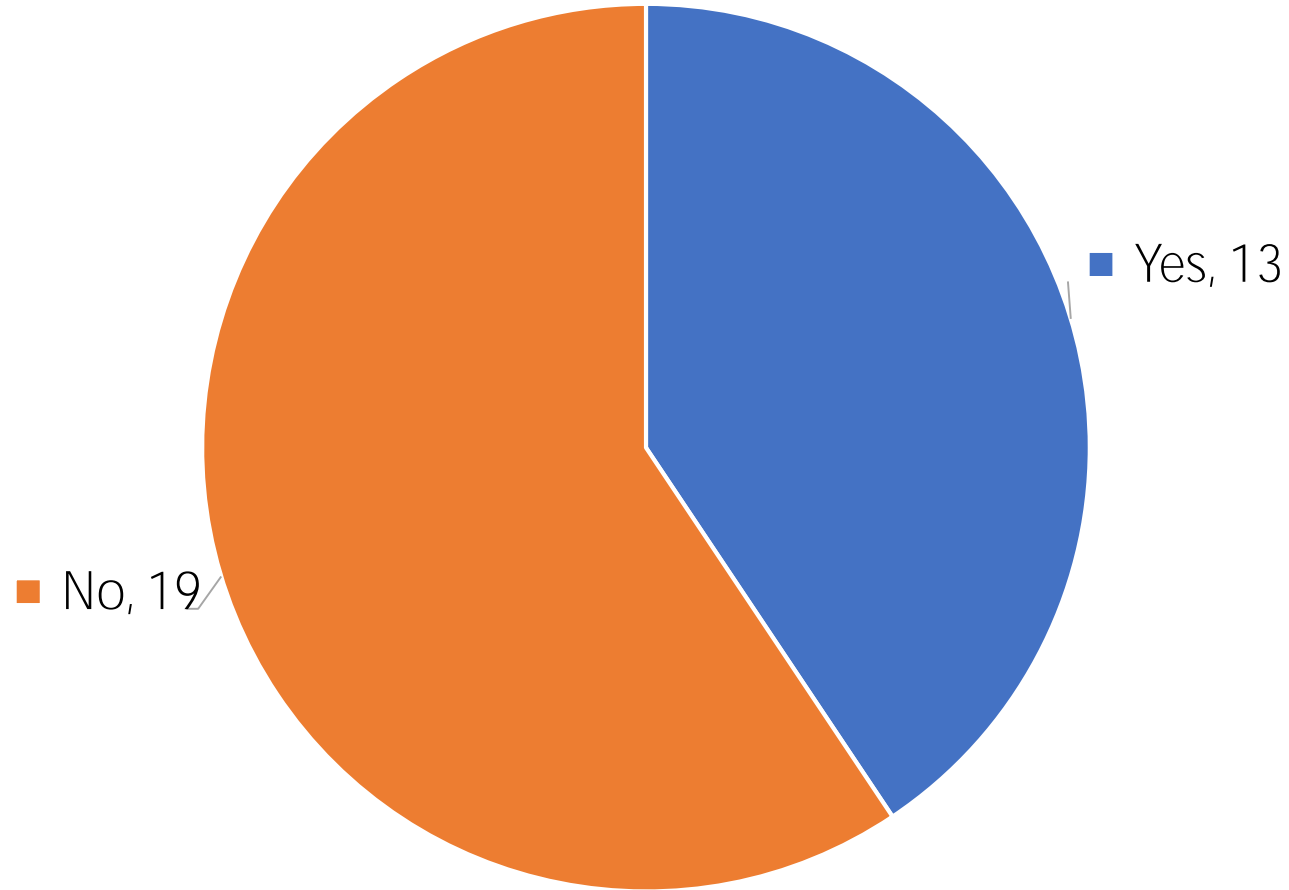

Is your garden and food waste mixed?

Aberdeen City	Yes
Aberdeenshire	No
Angus	No
Argyll & Bute	No
Clackmannanshire	No
Dumfries & Galloway	No
Dundee City	No
East Ayrshire	No
East Dunbartonshire	No
East Lothian	No
East Renfrewshire	Yes
Edinburgh City	No
Eilean Siar	Yes
Falkirk	No
Fife	Yes
Glasgow City	Yes
Highland	No
Inverclyde	No
Midlothian	No
Moray	Yes
North Ayrshire	Yes
North Lanarkshire	Yes
Orkney Islands	No
Perth & Kinross	Yes
Renfrewshire	Yes
Scottish Borders	No
Shetland Islands	No
South Ayrshire	No
South Lanarkshire	Yes
Stirling	Yes
West Dunbartonshire	Yes
West Lothian	No