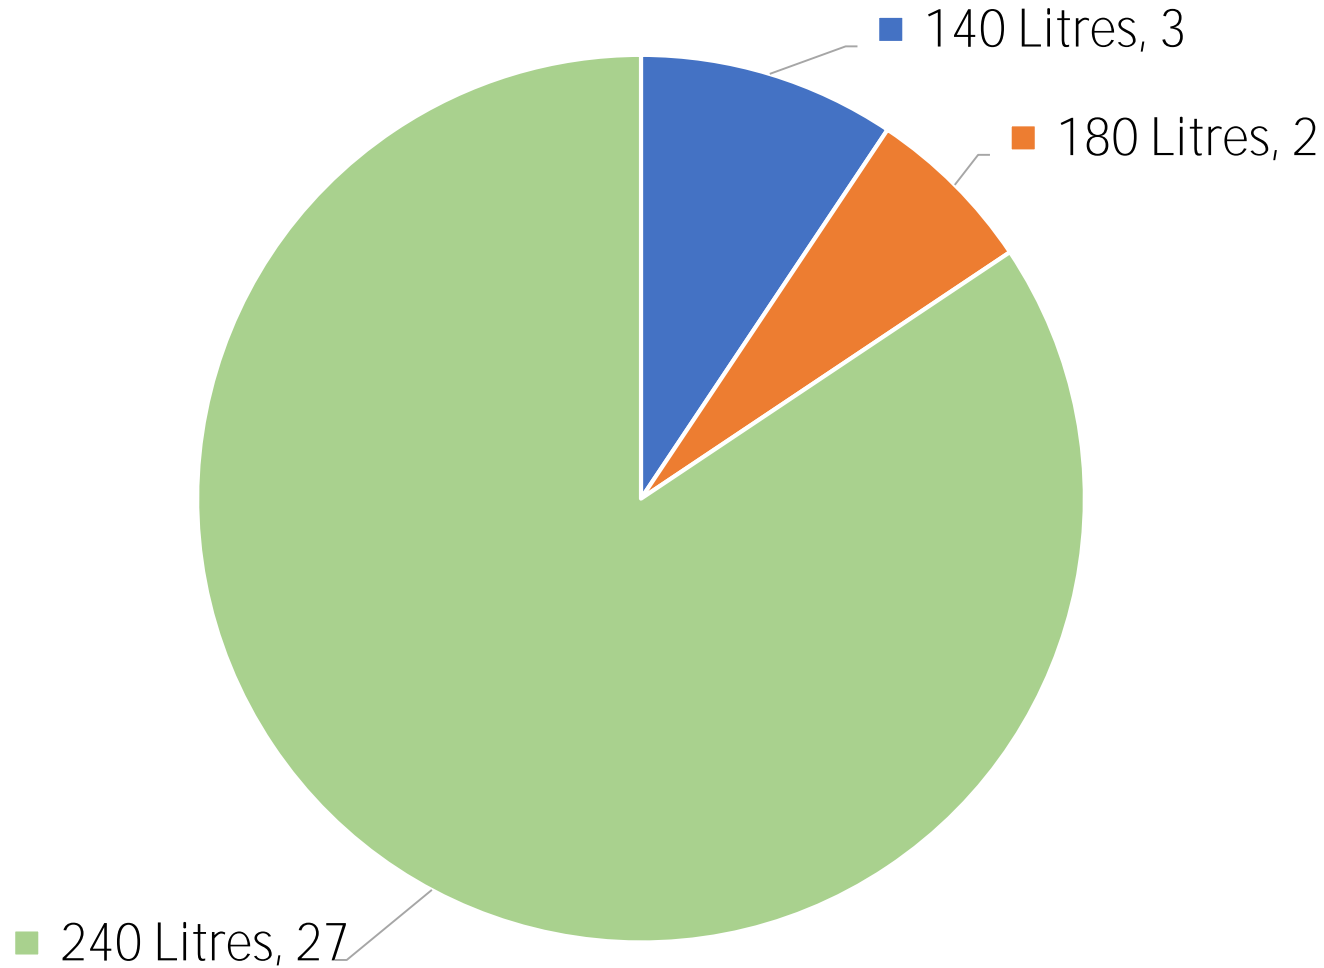

Information on Waste and
Recycling in **Scotland's 32**
Local Authorities

Residual Collection Frequency in Scotland

Aberdeen City	Fortnightly
Aberdeenshire	Fortnightly
Angus	Fortnightly
Argyll & Bute	3 weekly
Clackmannanshire	3 weekly
Dumfries & Galloway	Unknown
Dundee City	Fortnightly
East Ayrshire	3 weekly
East Dunbartonshire	Fortnightly
East Lothian	Fortnightly
East Renfrewshire	3 weekly
Edinburgh City	Fortnightly
Eilean Siar	Fortnightly
Falkirk	4 weekly
Fife	4 weekly
Glasgow City	Fortnightly
Highland	Fortnightly
Inverclyde	Fortnightly
Midlothian	Fortnightly
Moray	Fortnightly
North Ayrshire	Fortnightly
North Lanarkshire	3 weekly
Orkney Islands	Fortnightly
Perth & Kinross	Fortnightly
Renfrewshire	Fortnightly
Scottish Borders	Fortnightly
Shetland Islands	Weekly
South Ayrshire	Fortnightly
South Lanarkshire	Fortnightly
Stirling	Fortnightly
West Dunbartonshire	Fortnightly
West Lothian	Fortnightly

Residual Bin Size in Scotland

Aberdeen City	180
Aberdeenshire	240
Angus	140
Argyll & Bute	240
Clackmannanshire	240
Dumfries & Galloway	240
Dundee City	240
East Ayrshire	240
East Dunbartonshire	240
East Lothian	240
East Renfrewshire	240
Edinburgh City	240
Eilean Siar	240
Falkirk	240
Fife	240
Glasgow City	240
Highland	240
Inverclyde	240
Midlothian	240
Moray	240
North Ayrshire	240
North Lanarkshire	240
Orkney Islands	240
Perth & Kinross	140
Renfrewshire	240
Scottish Borders	240
Shetland Islands	240
South Ayrshire	180
South Lanarkshire	240
Stirling	240
West Dunbartonshire	240
West Lothian	140