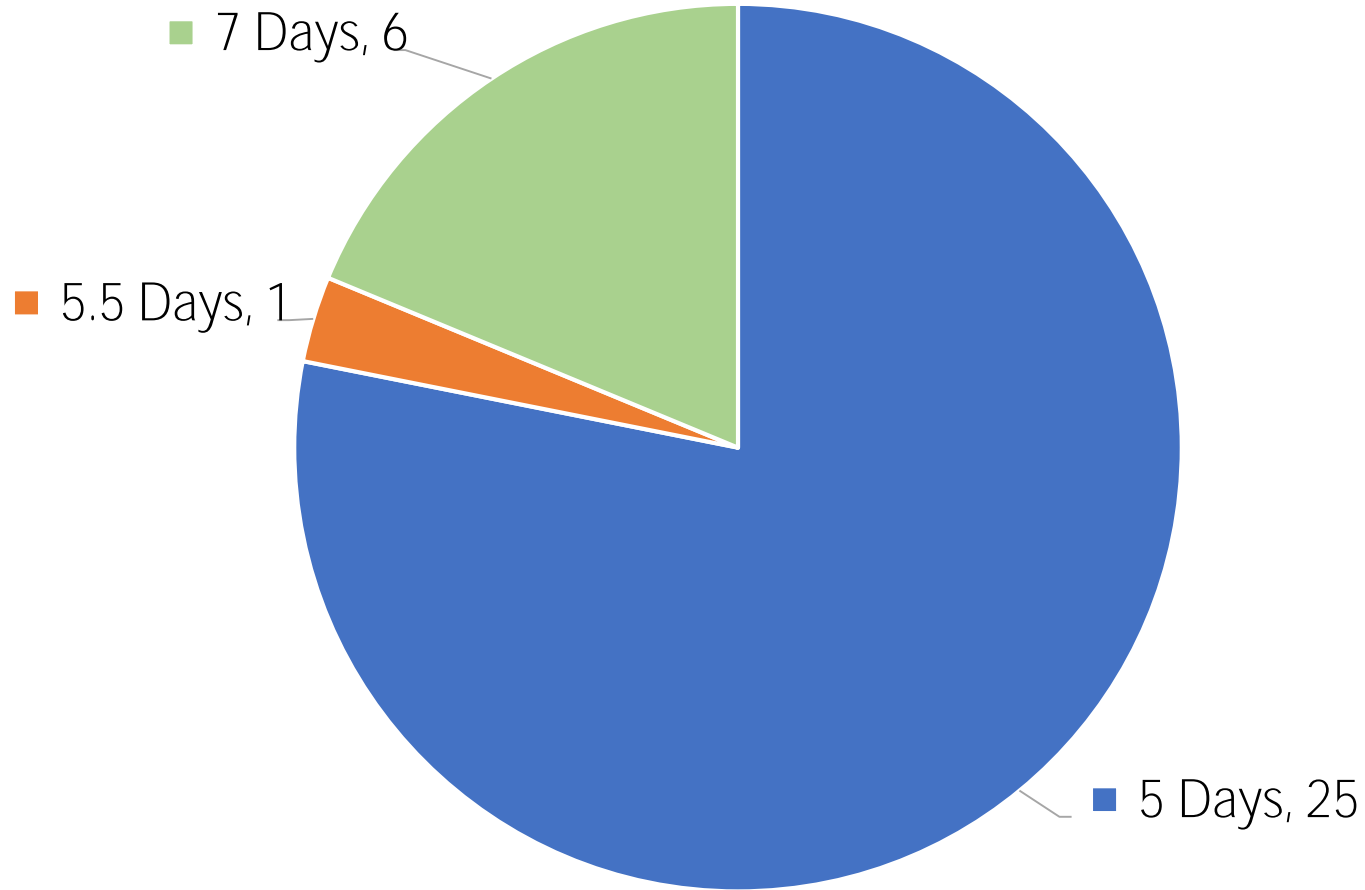

Collection over 5 days or 7 days

Aberdeen City	5 days
Aberdeenshire	5 days
Angus	5 days
Argyll & Bute	5 days
Clackmannanshire	5 days
Dumfries & Galloway	5 days
Dundee City	5 days
East Ayrshire	5 days
East Dunbartonshire	7 days
East Lothian	5 days
East Renfrewshire	5 days
Edinburgh City	5 days
Eilean Siar	5 days
Falkirk	5 days
Fife	5 days
Glasgow City	7 days
Highland	5 days
Inverclyde	5 days
Midlothian	5 days
Moray	5 days
North Ayrshire	5 days
North Lanarkshire	7 days
Orkney Islands	5 days
Perth & Kinross	7 days
Renfrewshire	7 days
Scottish Borders	5 days
Shetland Islands	5 days
South Ayrshire	5 days
South Lanarkshire	5 days
Stirling	7 days
West Dunbartonshire	5 days
West Lothian	5.5 days