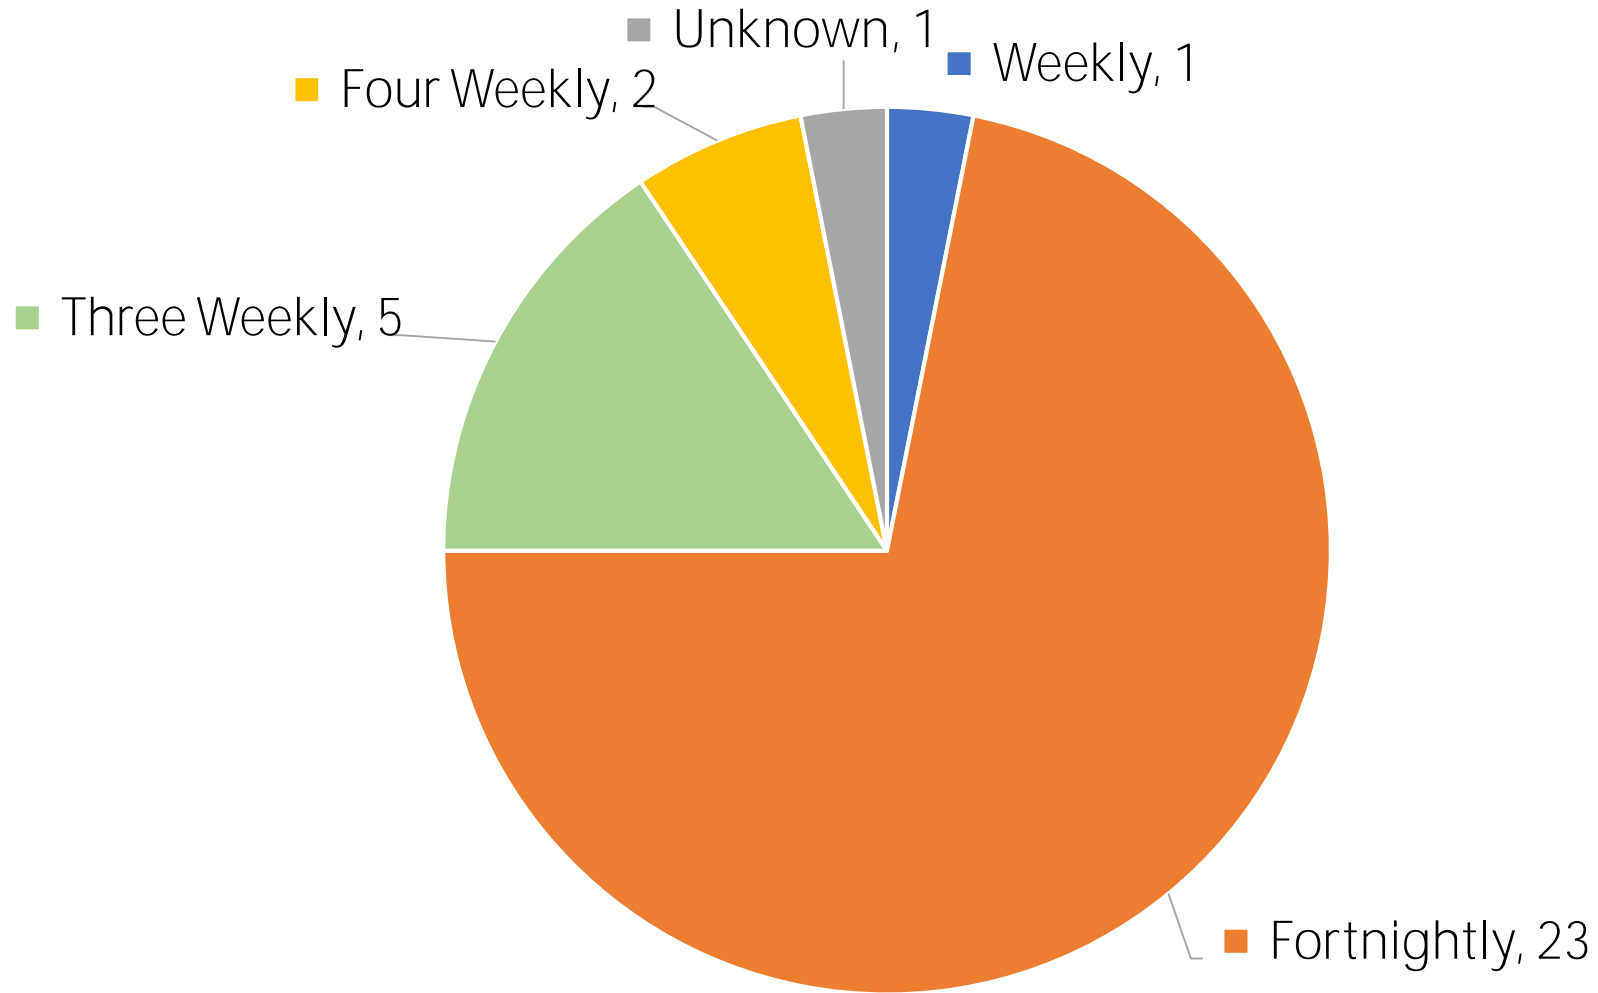

Information on Waste and
Recycling in **Scotland's 32**
Local Authorities

Residual Collection Frequency in Scotland

Aberdeen City	Fortnightly
Aberdeenshire	Fortnightly
Angus	Fortnightly
Argyll & Bute	3 weekly
Clackmannanshire	3 weekly
Dumfries & Galloway	Unknown
Dundee City	Fortnightly
East Ayrshire	3 weekly
East Dunbartonshire	Fortnightly
East Lothian	Fortnightly
East Renfrewshire	3 weekly
Edinburgh City	Fortnightly
Eilean Siar	Fortnightly
Falkirk	4 weekly
Fife	4 weekly
Glasgow City	Fortnightly
Highland	Fortnightly
Inverclyde	Fortnightly
Midlothian	Fortnightly
Moray	Fortnightly
North Ayrshire	Fortnightly
North Lanarkshire	3 weekly
Orkney Islands	Fortnightly
Perth & Kinross	Fortnightly
Renfrewshire	Fortnightly
Scottish Borders	Fortnightly
Shetland Islands	Weekly
South Ayrshire	Fortnightly
South Lanarkshire	Fortnightly
Stirling	Fortnightly
West Dunbartonshire	Fortnightly
West Lothian	Fortnightly

Residual Bin Size in Scotland

Aberdeen City	180
Aberdeenshire	240
Angus	140
Argyll & Bute	240
Clackmannanshire	240
Dumfries & Galloway	240
Dundee City	240
East Ayrshire	240
East Dunbartonshire	240
East Lothian	240
East Renfrewshire	240
Edinburgh City	240
Eilean Siar	240
Falkirk	240
Fife	240
Glasgow City	240
Highland	240
Inverclyde	240
Midlothian	240
Moray	240
North Ayrshire	240
North Lanarkshire	240
Orkney Islands	240
Perth & Kinross	140
Renfrewshire	240
Scottish Borders	240
Shetland Islands	240
South Ayrshire	180
South Lanarkshire	240
Stirling	240
West Dunbartonshire	240
West Lothian	140