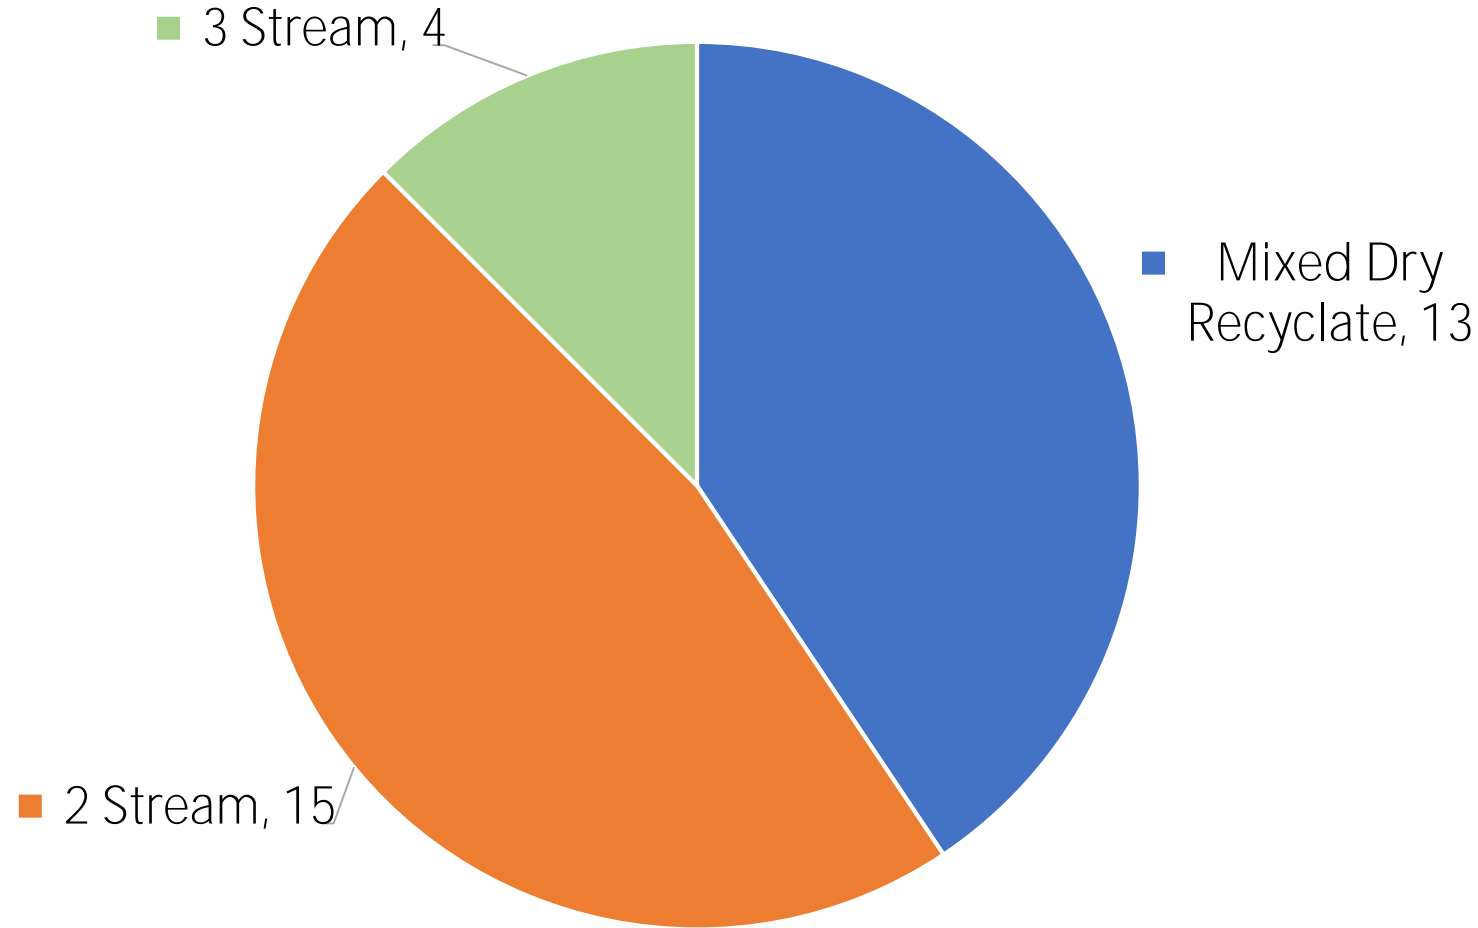

Recyclate Streams in Scotland

Aberdeen City	Mixed Dry Recyclate
Aberdeenshire	Mixed Dry Recyclate
Angus	Mixed Dry Recyclate
Argyll & Bute	2 stream
Clackmannanshire	2 stream
Dumfries & Galloway	Mixed Dry Recyclate
Dundee City	2 stream
East Ayrshire	3 Stream
East Dunbartonshire	2 stream
East Lothian	Mixed Dry Recyclate
East Renfrewshire	2 stream
Edinburgh City	2 stream
Eilean Siar	3 Stream
Falkirk	2 stream
Fife	2 stream
Glasgow City	2 stream
Highland	Mixed Dry Recyclate
Inverclyde	2 stream
Midlothian	2 stream
Moray	3 Stream
North Ayrshire	Mixed Dry Recyclate
North Lanarkshire	2 stream
Orkney Islands	Mixed Dry Recyclate
Perth & Kinross	Mixed Dry Recyclate
Renfrewshire	Mixed Dry Recyclate
Scottish Borders	Mixed Dry Recyclate
Shetland Islands	2 stream
South Ayrshire	Mixed Dry Recyclate
South Lanarkshire	2 stream
Stirling	3 Stream
West Dunbartonshire	2 stream
West Lothian	Mixed Dry Recyclate