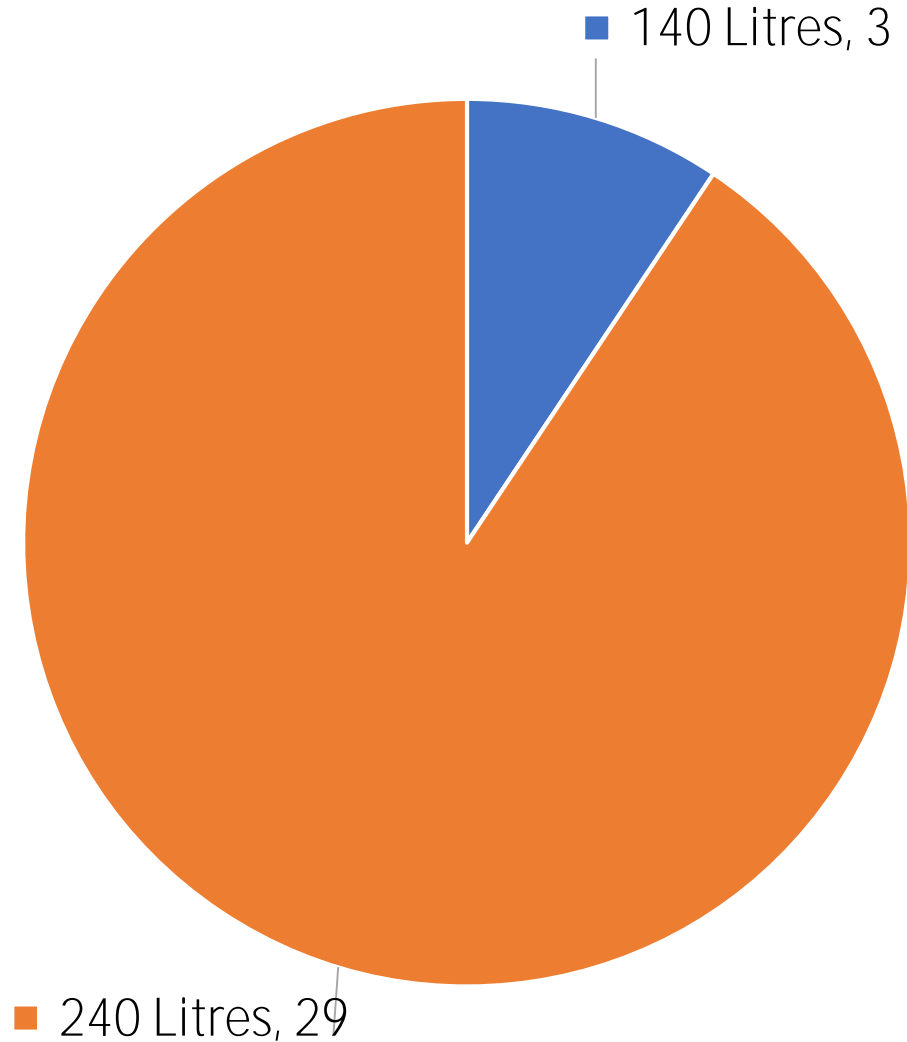

Recyclate Bin Size in Scotland

Aberdeen City	240
Aberdeenshire	240
Angus	240
Argyll & Bute	240
Clackmannanshire	240
Dumfries & Galloway	240
Dundee City	240
East Ayrshire	240
East Dunbartonshire	240
East Lothian	240
East Renfrewshire	240
Edinburgh City	240
Eilean Siar	240
Falkirk	240
Fife	240
Glasgow City	240
Highland	240
Inverclyde	240
Midlothian	240
Moray	140
North Ayrshire	240
North Lanarkshire	240
Orkney Islands	140
Perth & Kinross	140
Renfrewshire	240
Scottish Borders	240
Shetland Islands	240
South Ayrshire	240
South Lanarkshire	240
Stirling	240
West Dunbartonshire	240
West Lothian	240