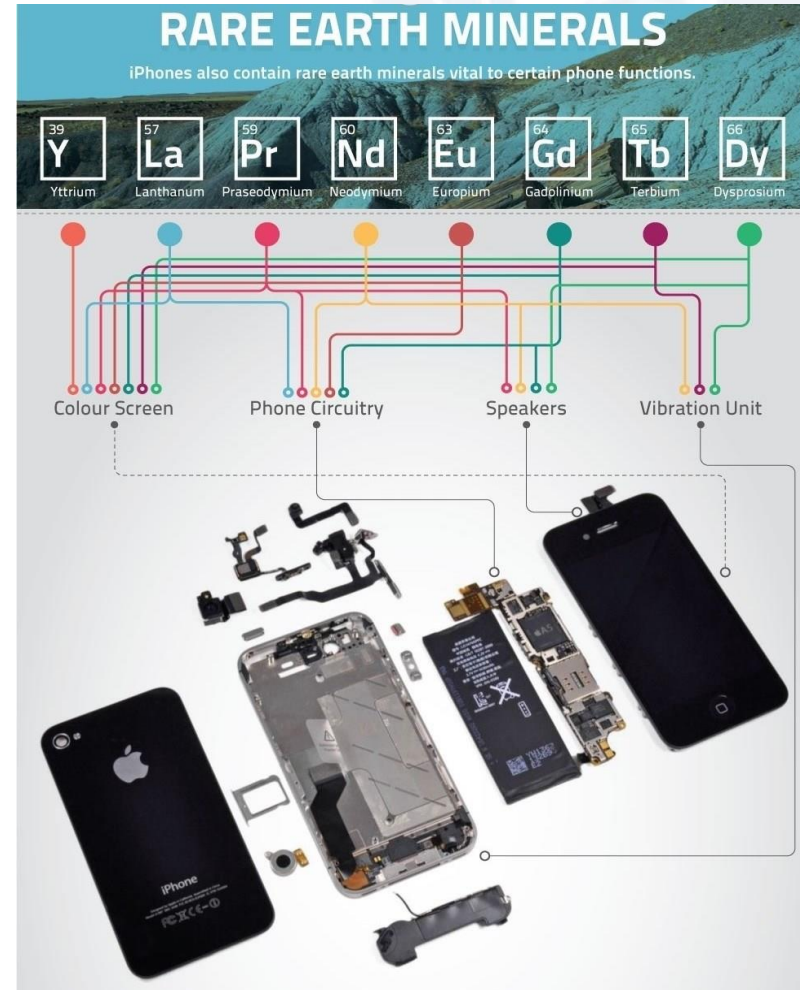

Each Teardown Lab experience was **positive and hands-on** and an example of **interdisciplinary learning** focussing on the circular economy but tying in with technological studies and design, environmental science and business.