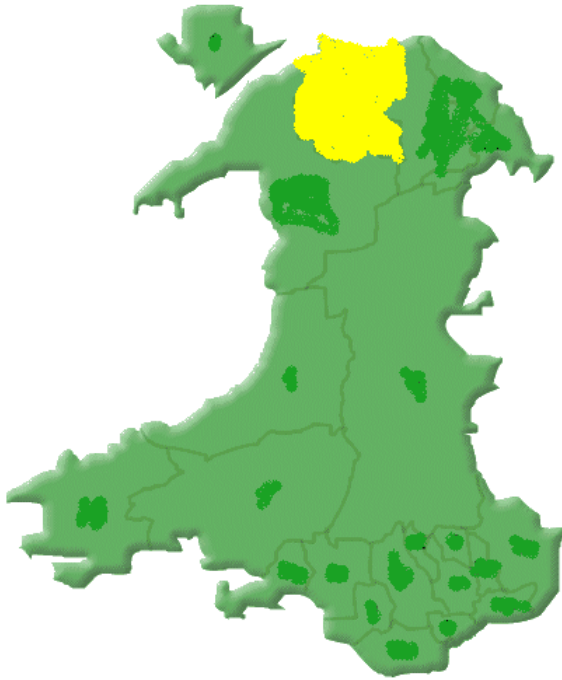

Allgylchwch Fwy 
Recycle More

Conwy County

- Population 116,000
- 57,000 households
- Towns - Llandudno, Colwyn Bay, Conwy
- 80% of dwellings in coastal strip
- 20% mainly rural
- 27% of residents Welsh speaking