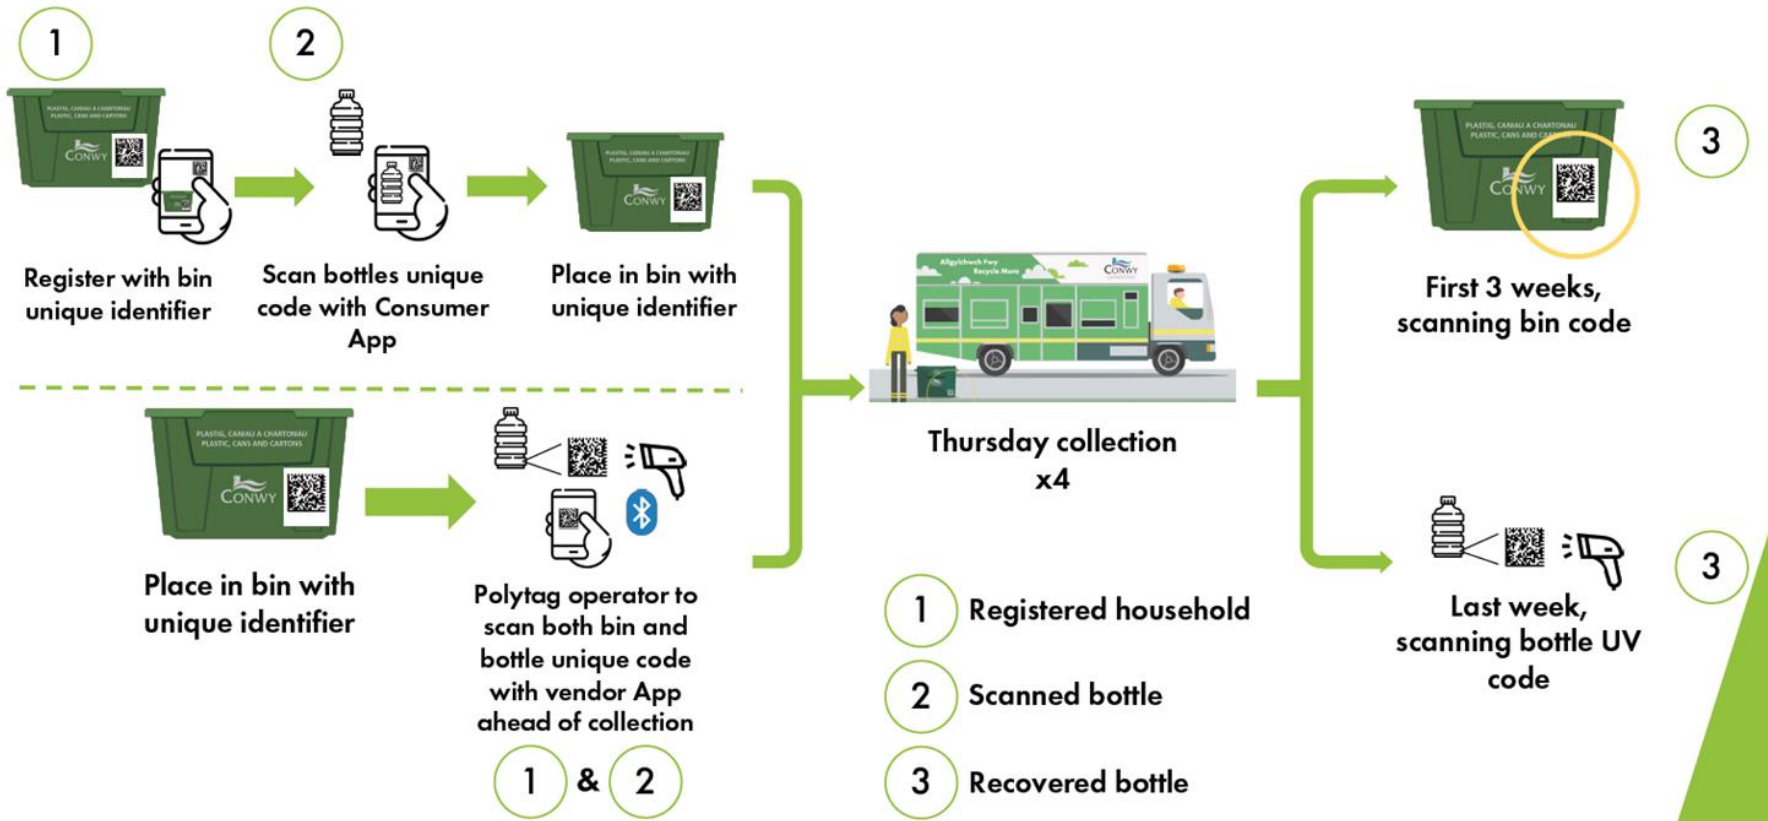

... even in the more difficult of areas and also in back alley-ways.

People who were once not recycling are now recycling

People who were recycling some are now recycling more

People look after their containers!

Digital Deposit Return

Some European Approaches

Ailgylchwch Fwy 
Recycle More

Digital Deposit Return Scheme

Polytag

Definitions

Digital Deposit Return Scheme

Digital Deposit Return Scheme

Benefits

- Compatible with existing collection infrastructure
- Easy household adoption
- Complimentary technology – kerbside dDRS can complement reverse vending machines. More choice for the consumer
- Valuable recyclable materials retained in kerbside collections
- Rich data – Composition ID to market recyclate to achieve best price

Concession Contract HRC

- High performing / Low cost
- Charge for DIY / construction waste
- Re-use Shop
- Booking System (+ manages cross county border visits)
- Profit Share
 - Re-use Shop
 - Contract profit