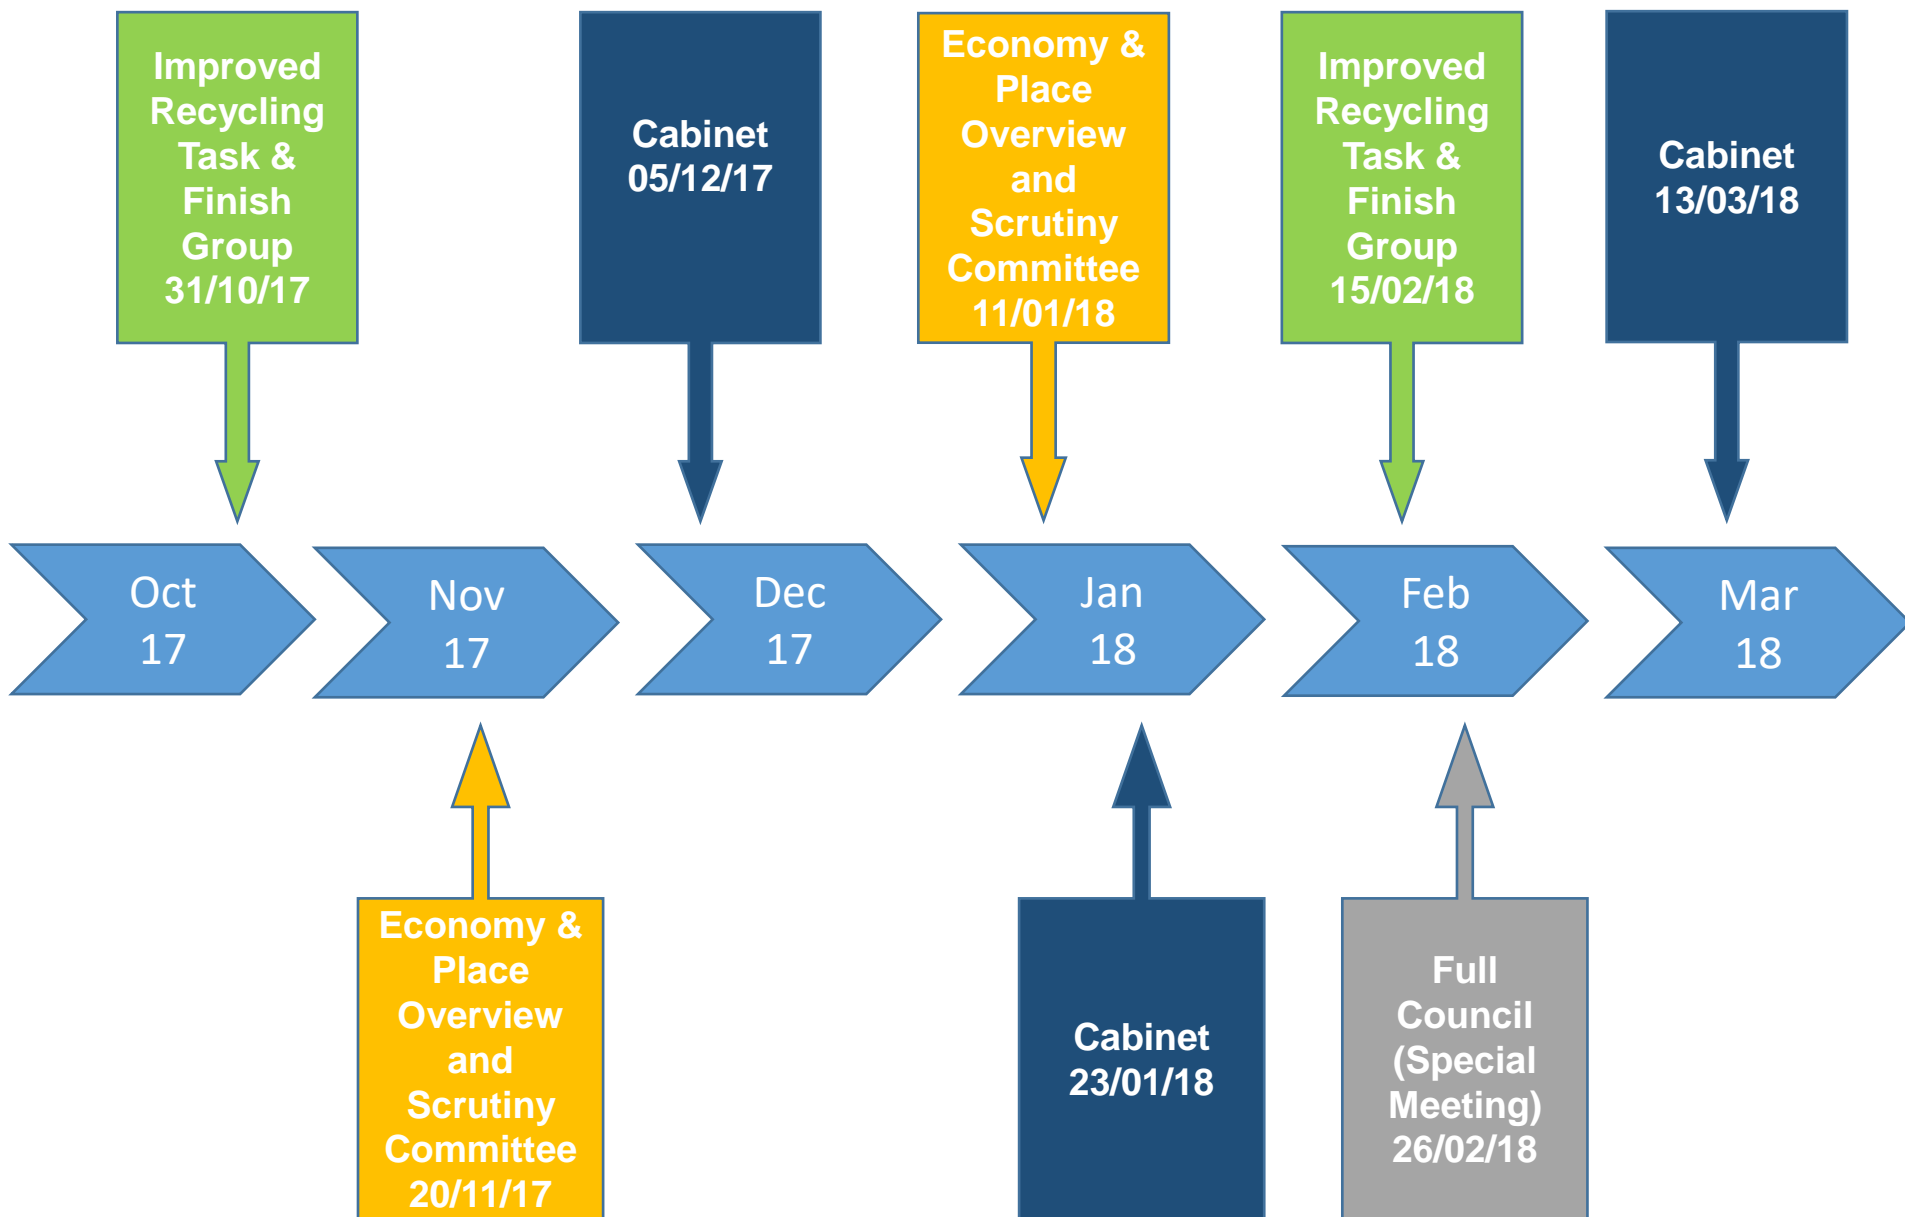

Democracy is a process, not an event