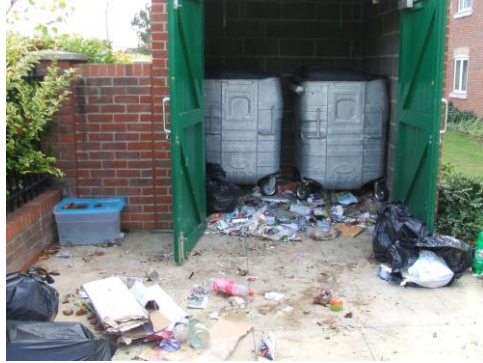

Underground bin system

19th June 2019

swan

somewhere to feel at home

Jorgen Dyer
Head of Estates, Swan Housing Association

Positives

- Normally clean areas
- Aesthetically pleasing
- Bow Cross has 8 bins, whereas if we had Palladins we would require in excess of 40
- Residents like them
- Less smelly
- Looks clean

Negatives

- Can only take certain size bags
- Maintenance cost
- Cleaning cost
- People tend to leave bulk rubbish by bins

swan

somewhere to feel at home