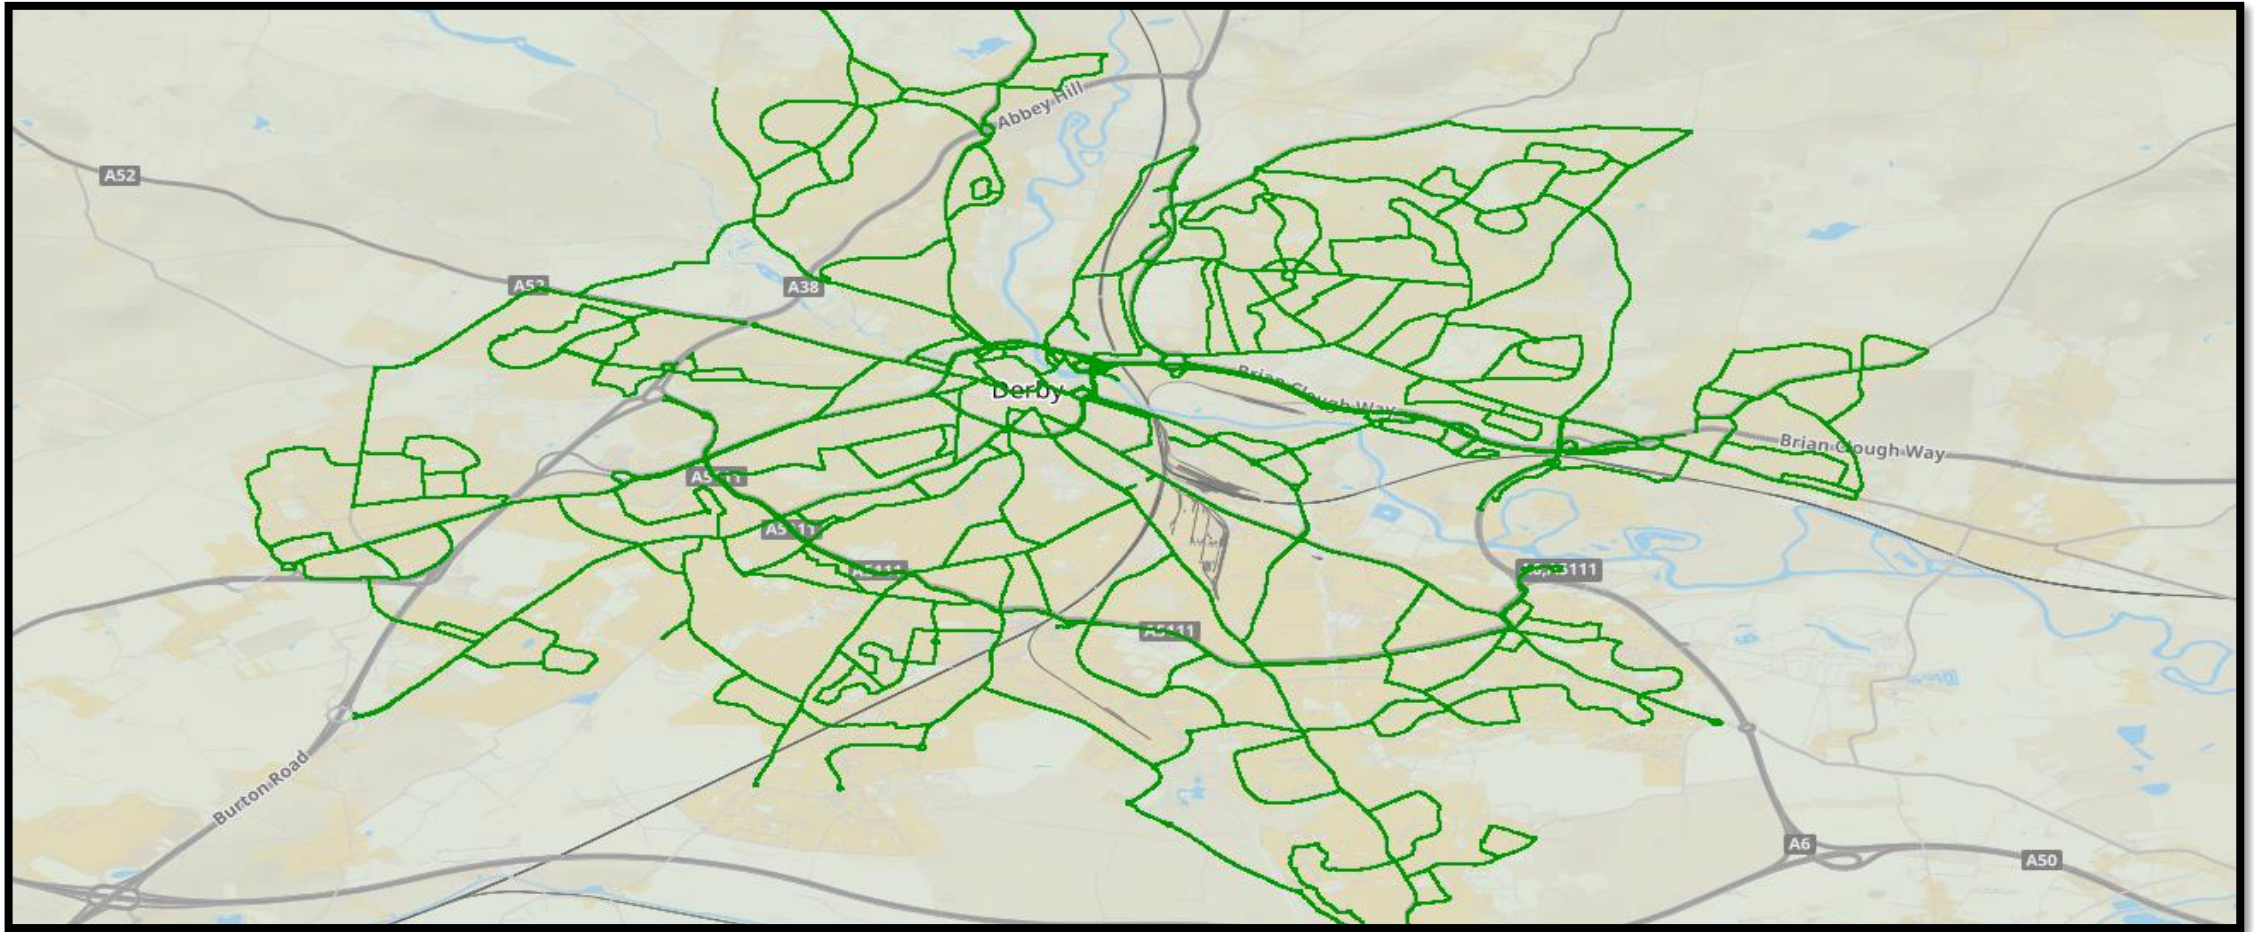

# Derby's Winter journey

**Kiley McDonald**

Senior Asset Management Technician | Highways Maintenance

Out of Hours Highway Emergencies and Winter Lead

Derby City Council

# Winter 2023

- [Cold Routes](#)
- [Cold Route 1](#)
- [Cold Route 2](#)
- [Cold Route 3](#)