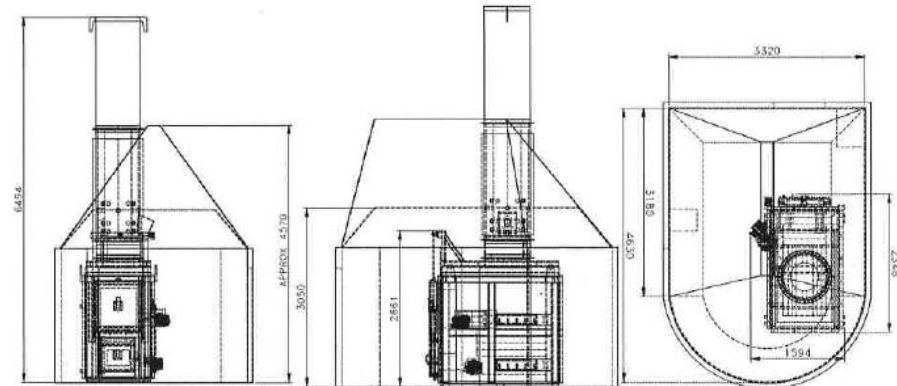

| Machine Specification | |
|---|--------------------|
| Upper Chamber L x W x H (mm) | 1545 x 728 x 893 |
| Lower Chamber L x W x H (mm) | 1545 x 728 x 652 |
| Weight (Approx tonnes) | 8 |
| Nominal Burn Rate UK ⁴ (kg/hr) | <50 |
| Thermal Capacity (kW) | 510 |
| Power Supply 50/60 Hz (3 Phase) | 220 - 250v |
| Door Aperture | 660 x 620 |
| Hot Hearth Principle | Yes |
| Fuel Types | Diesel, LPG, N-Gas |
| Control Panel | PLC |
| Additional Operation Equipment | Optional |
| Insulation Board | 25mm Superwool |
| Insulation Fire Brick | Grade E23 |
| Fire Brick (Alumina) | 42.5% |