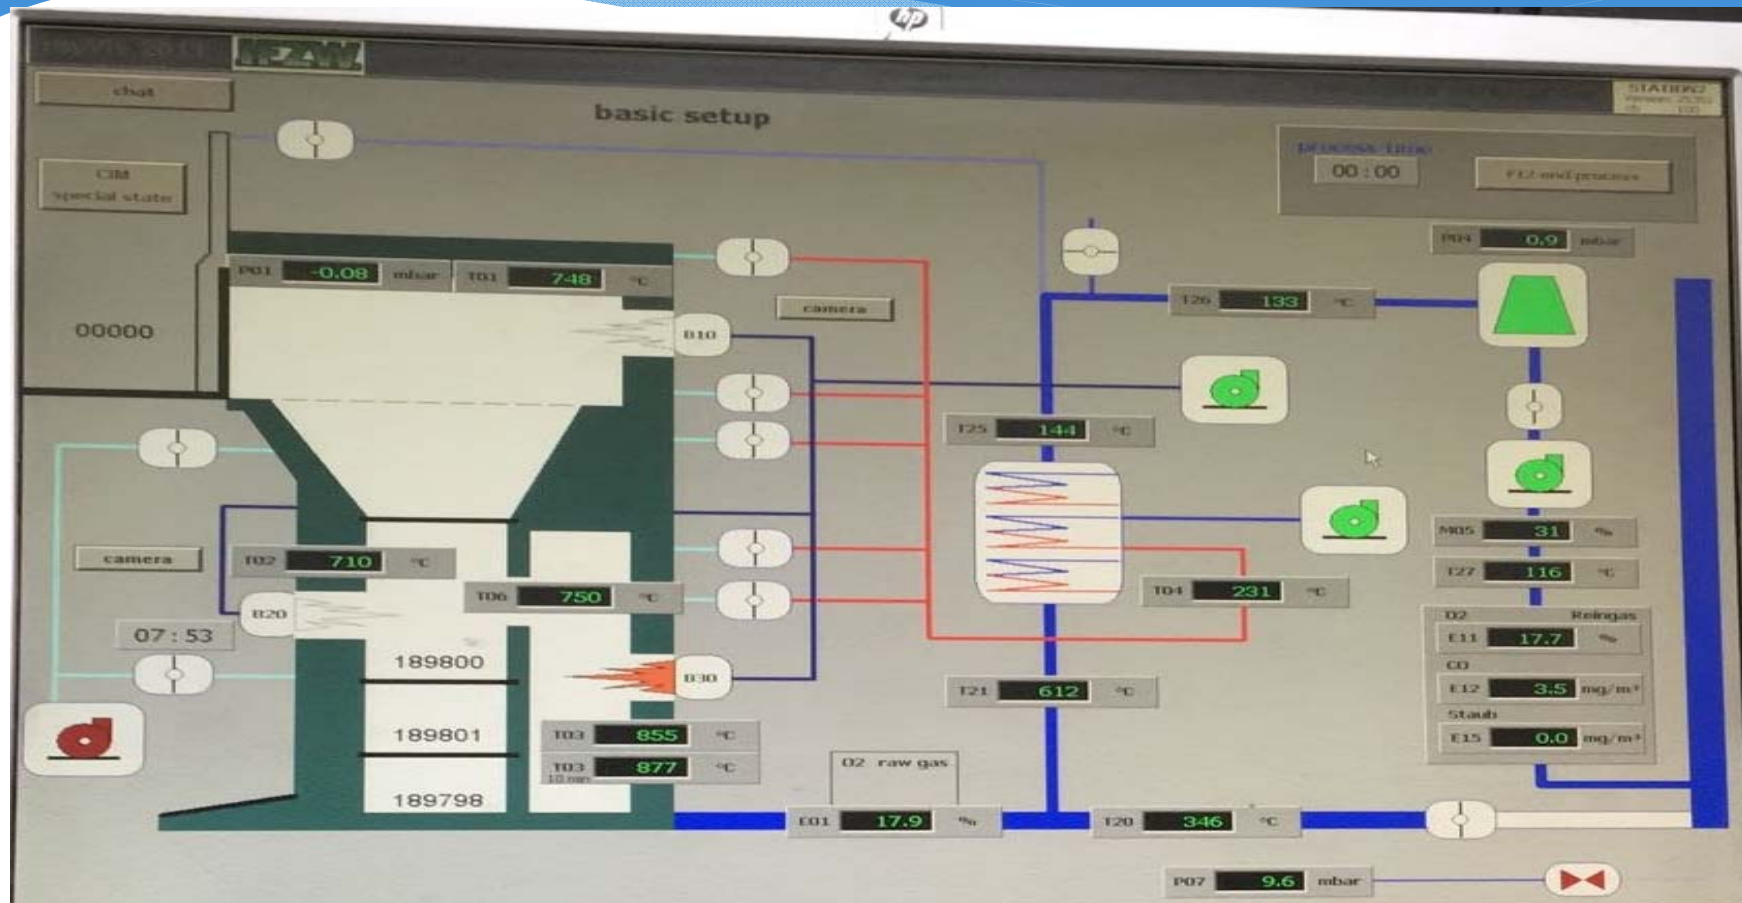

# Cremation Chamber

Burner located at head of chamber.

Coffin is placed on buttress bricks

High quality refractory materials ensures good heat storage capacity and reduces wear and tear

# Operating System