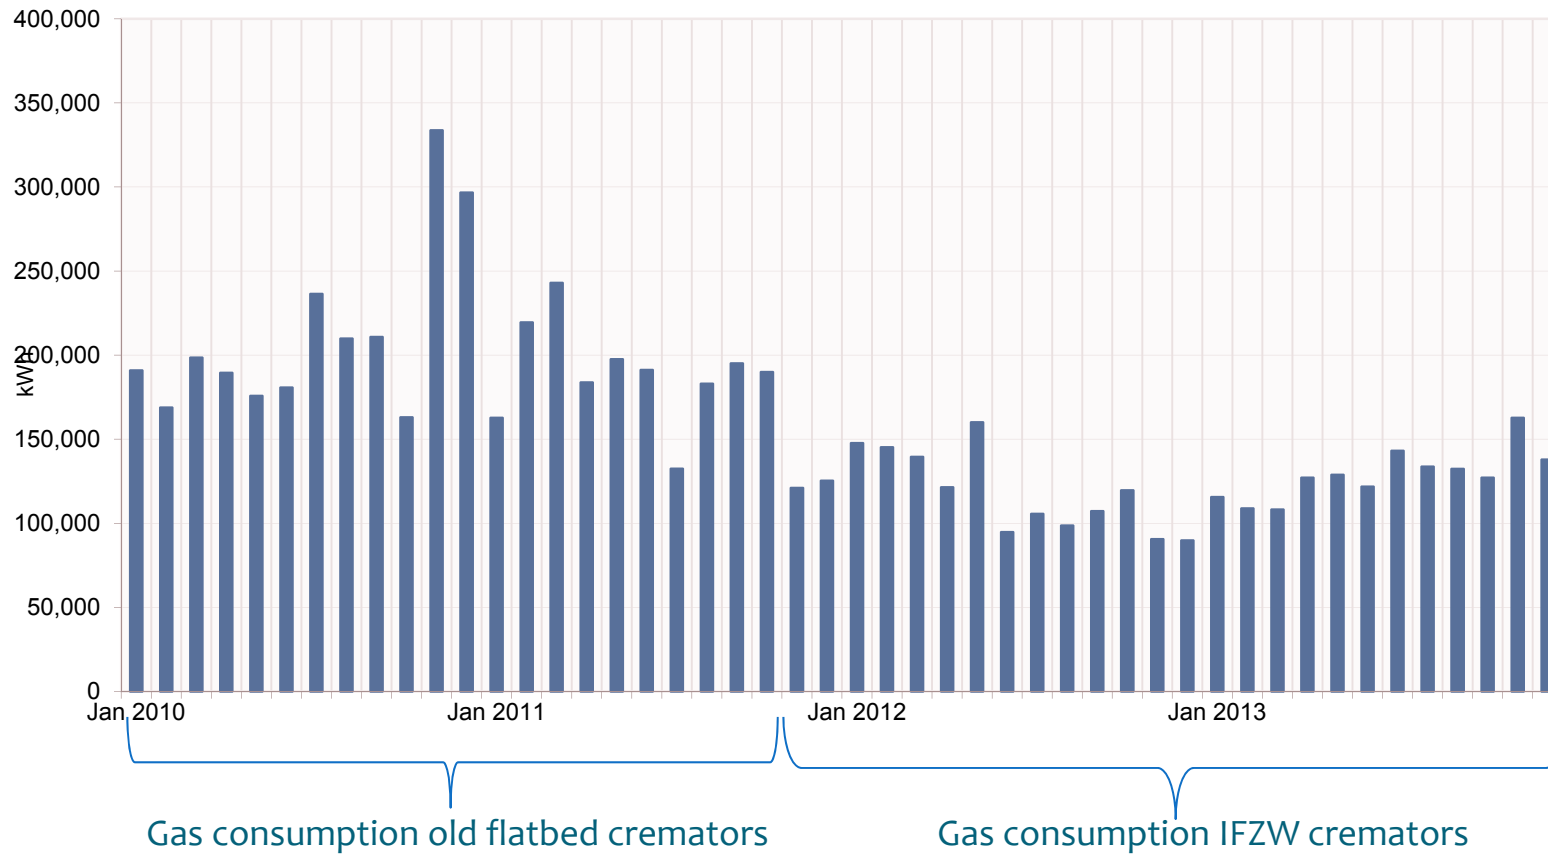

Comparing Gas Consumption before and after installation of freefall cremators.