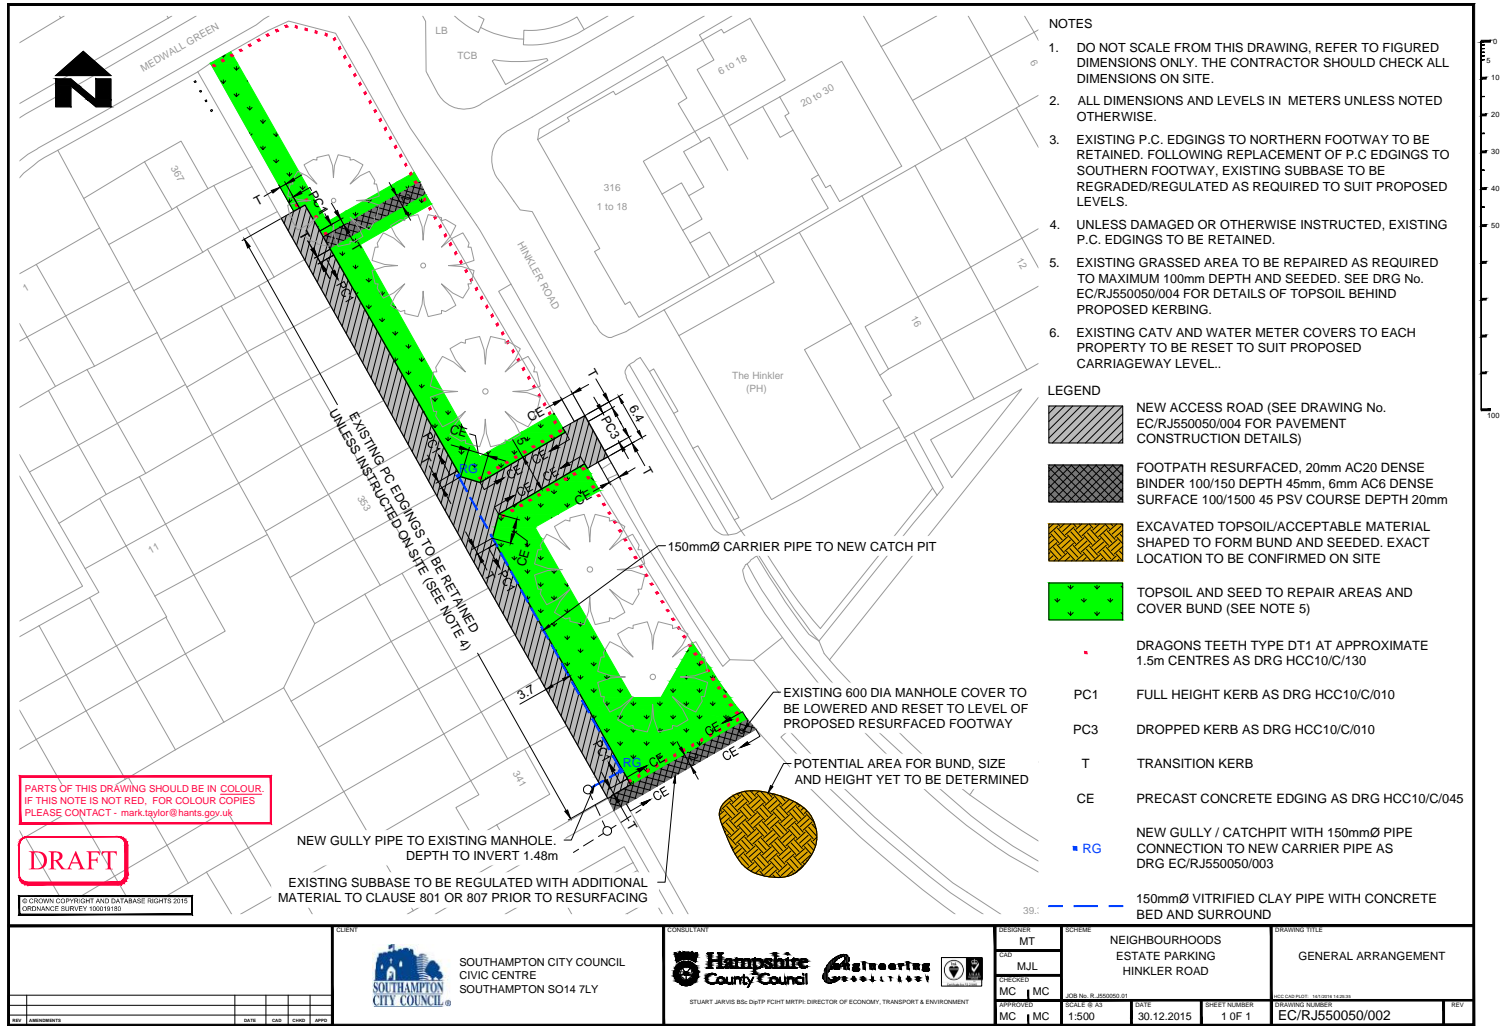

Estate Regeneration