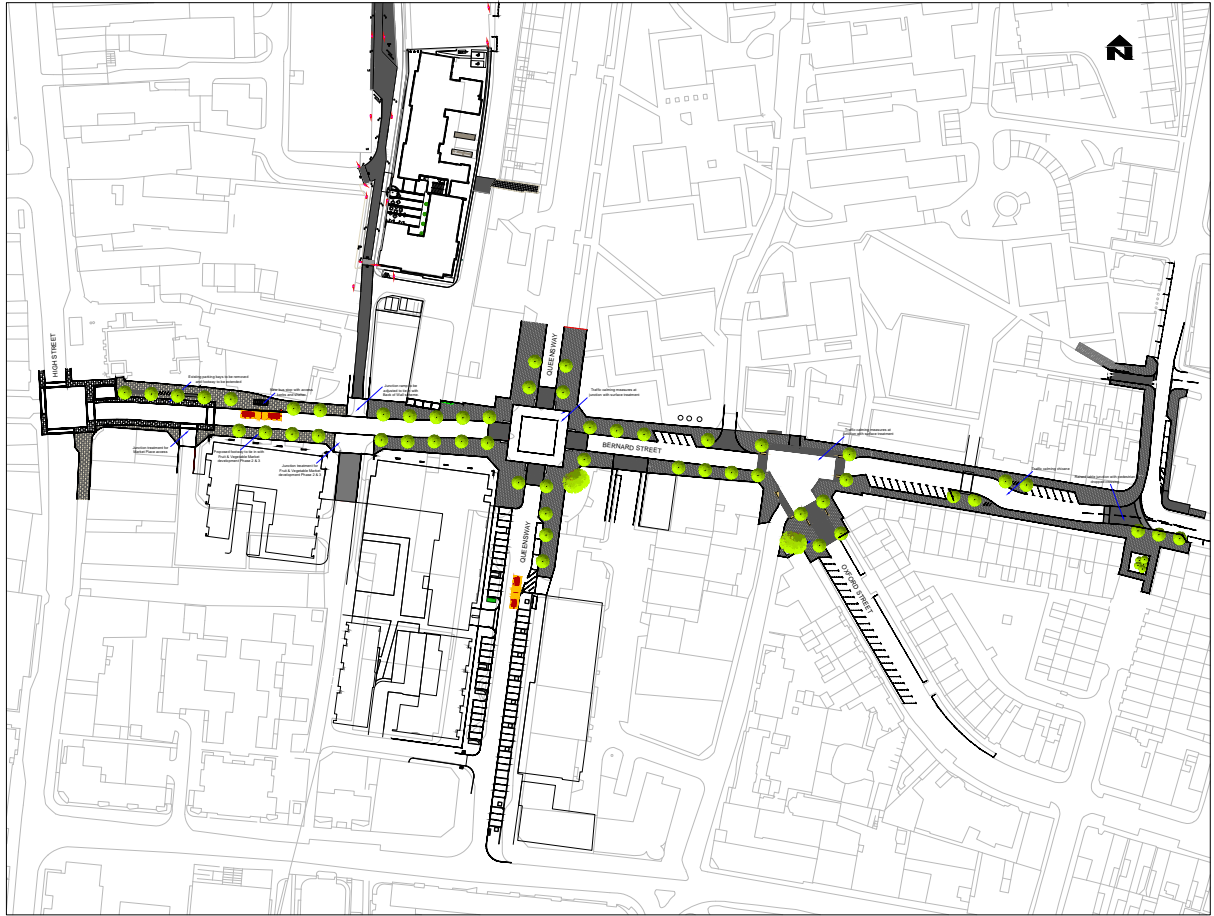

Bernard Street

REV	DATE	DESIGNED	DRAWN	CHECKED	APPROVED	AMENDMENT
		GH	GH	ST	ST	

FOR INFORMATION

Balfour Beatty
Living Places
Working in partnership with **Design Group**

City Depot & Recycling Park
First Avenue, Millerton
SOUTHAMPTON, SO14 5LJ
Tel: +44 (0)2380 798000
Fax: +44 (0)2380 312883
Web: www.balfourbeatty.com

SOUTHAMPTON
City Council
Southampton City Council
City Centre
SOUTHAMPTON SO14 7LY

DRAWING TITLE

BERNARD STREET MASTERPLAN

DESIGNED	DRAWN	CHECKED	APPROVED	DATE	SCALE @ A3
GH	GH	ST	ST	11/11/2016	1:1000

DRAWING NUMBER 16ALM018-203-001

SHEET 1 of 1

REVISION