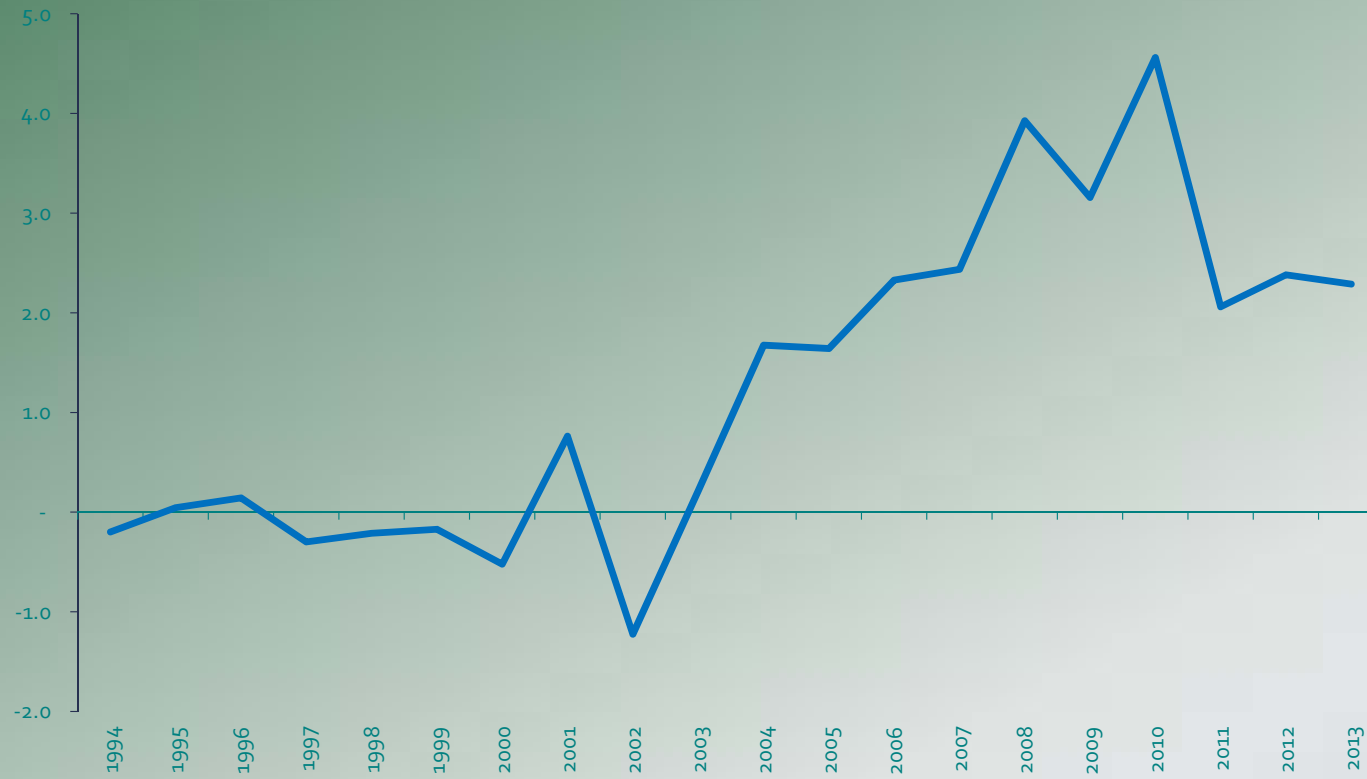

Group Profit History before tax, excluding foot and mouth (£m)