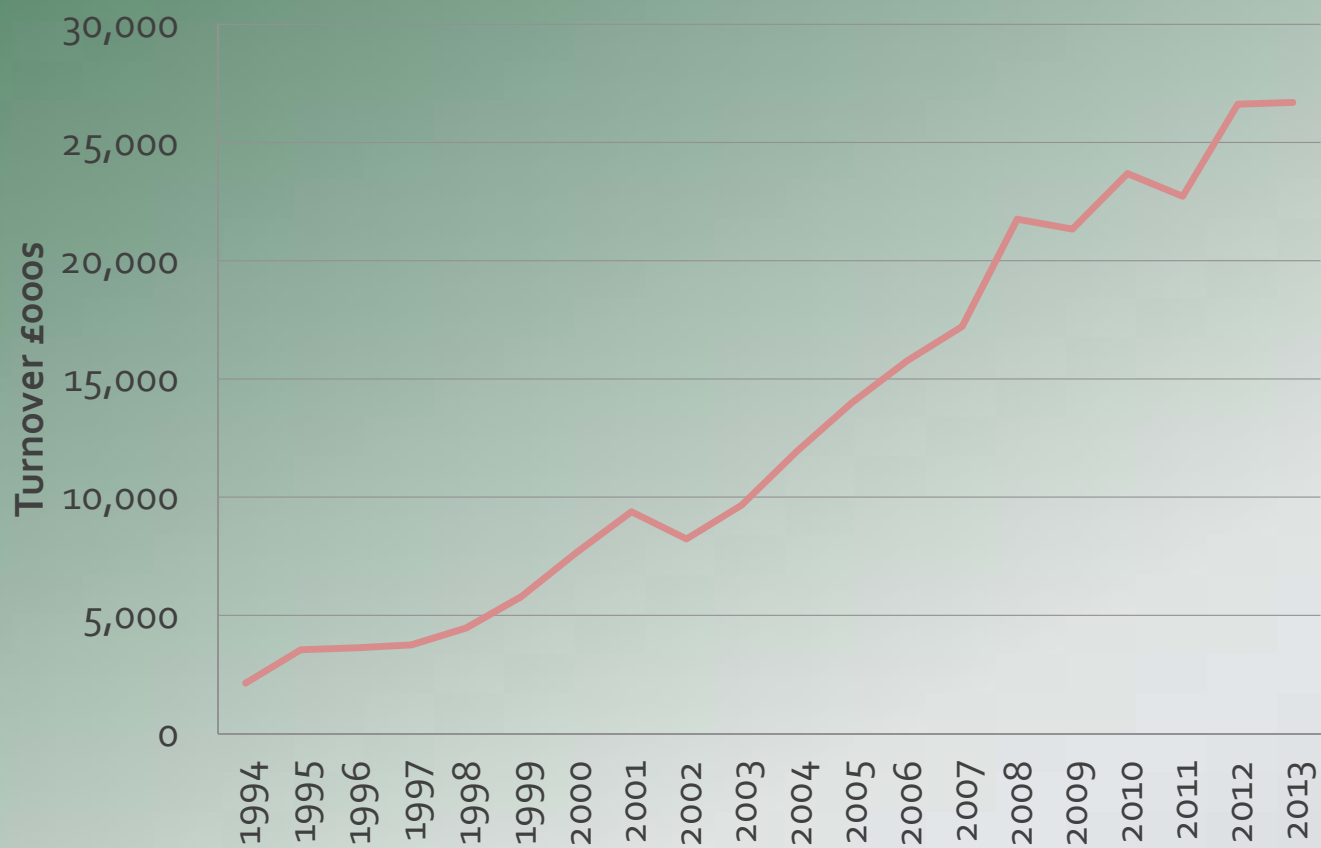

Group Turnover History (Excluding Foot & Mouth)