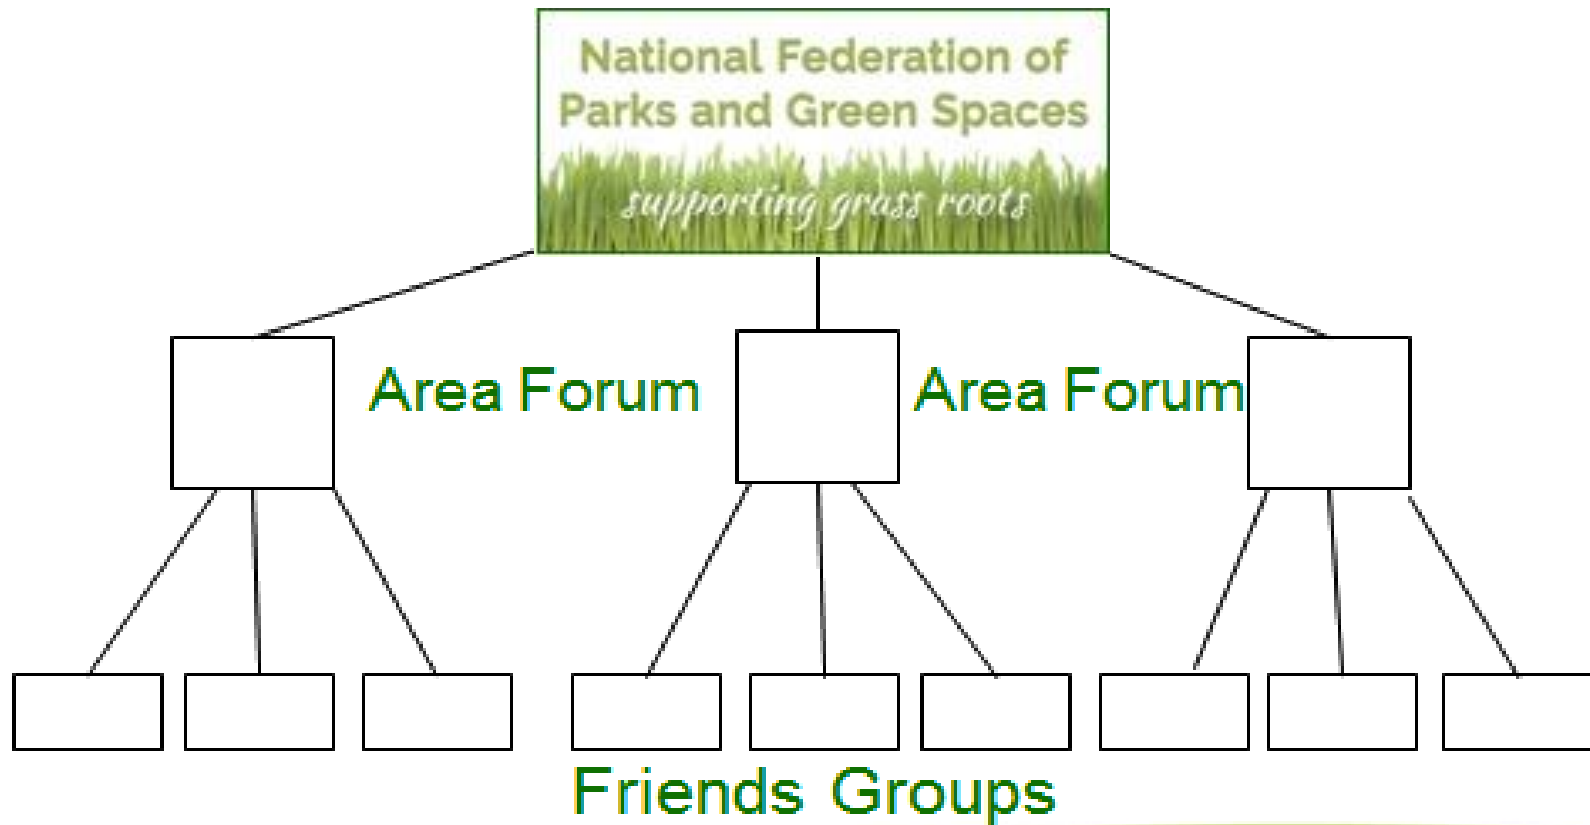

Towards a National Network