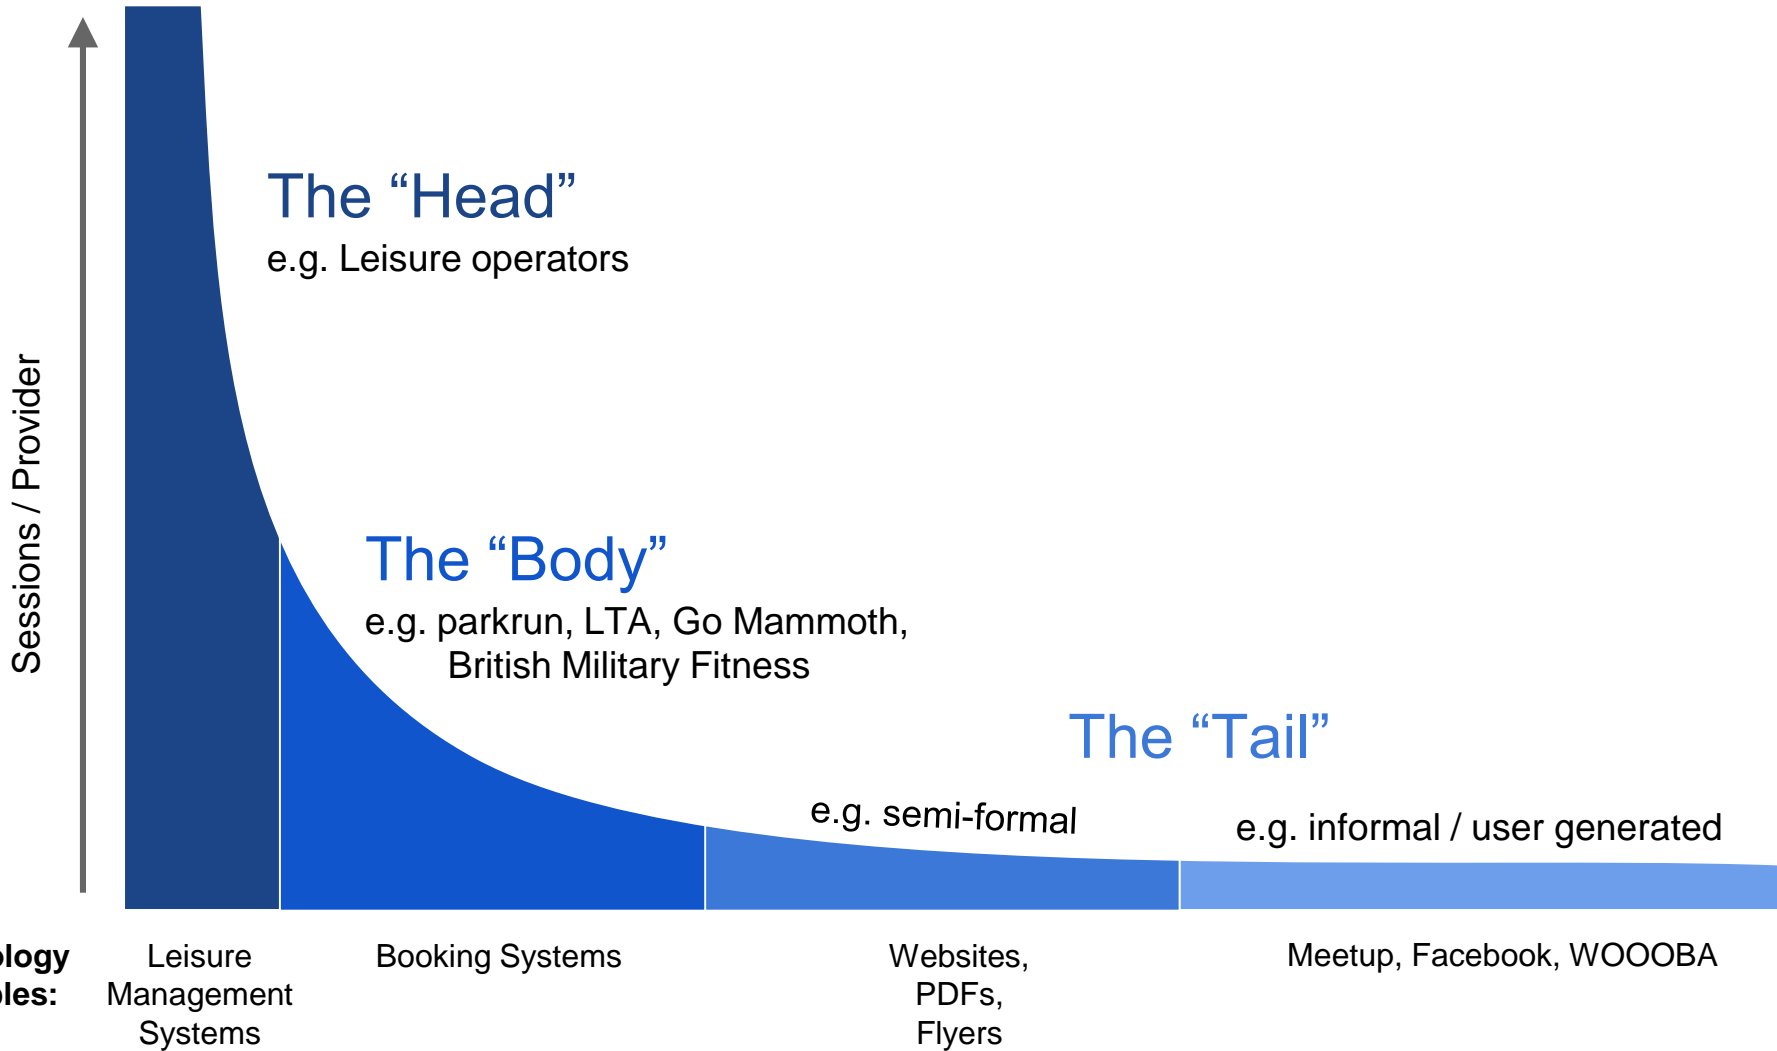

Activity Providers

Open Data

OpenActive

Wellness applications

Vitality
Health·Life

REWARDGATEWAY
THE EMPLOYEE ENGAGEMENT PEOPLE

 Find a Player
FIND | ORGANISE | PLAY

Activity Providers

active
newham

 fusion

 OURPARKS

 imin

Open Data

Using **open data** also ensures an open market is maintained

Innovators can choose to go direct to source, or use a data aggregator

What other data is there?

What data we're not talking about

- Personal data about existing members
- Any membership related data
- Any commercially sensitive information

What data we're talking about

Bookable “Opportunity Data”- Data that a user needs in order to make a choice, e.g.

- Descriptions
- Locations
- Times and dates
- Prices
- Availability/spaces
- Activity Type
- Suitability (fitness, age, gender)
- Coach/instructor details
- ...basically, **things that are already on the web**