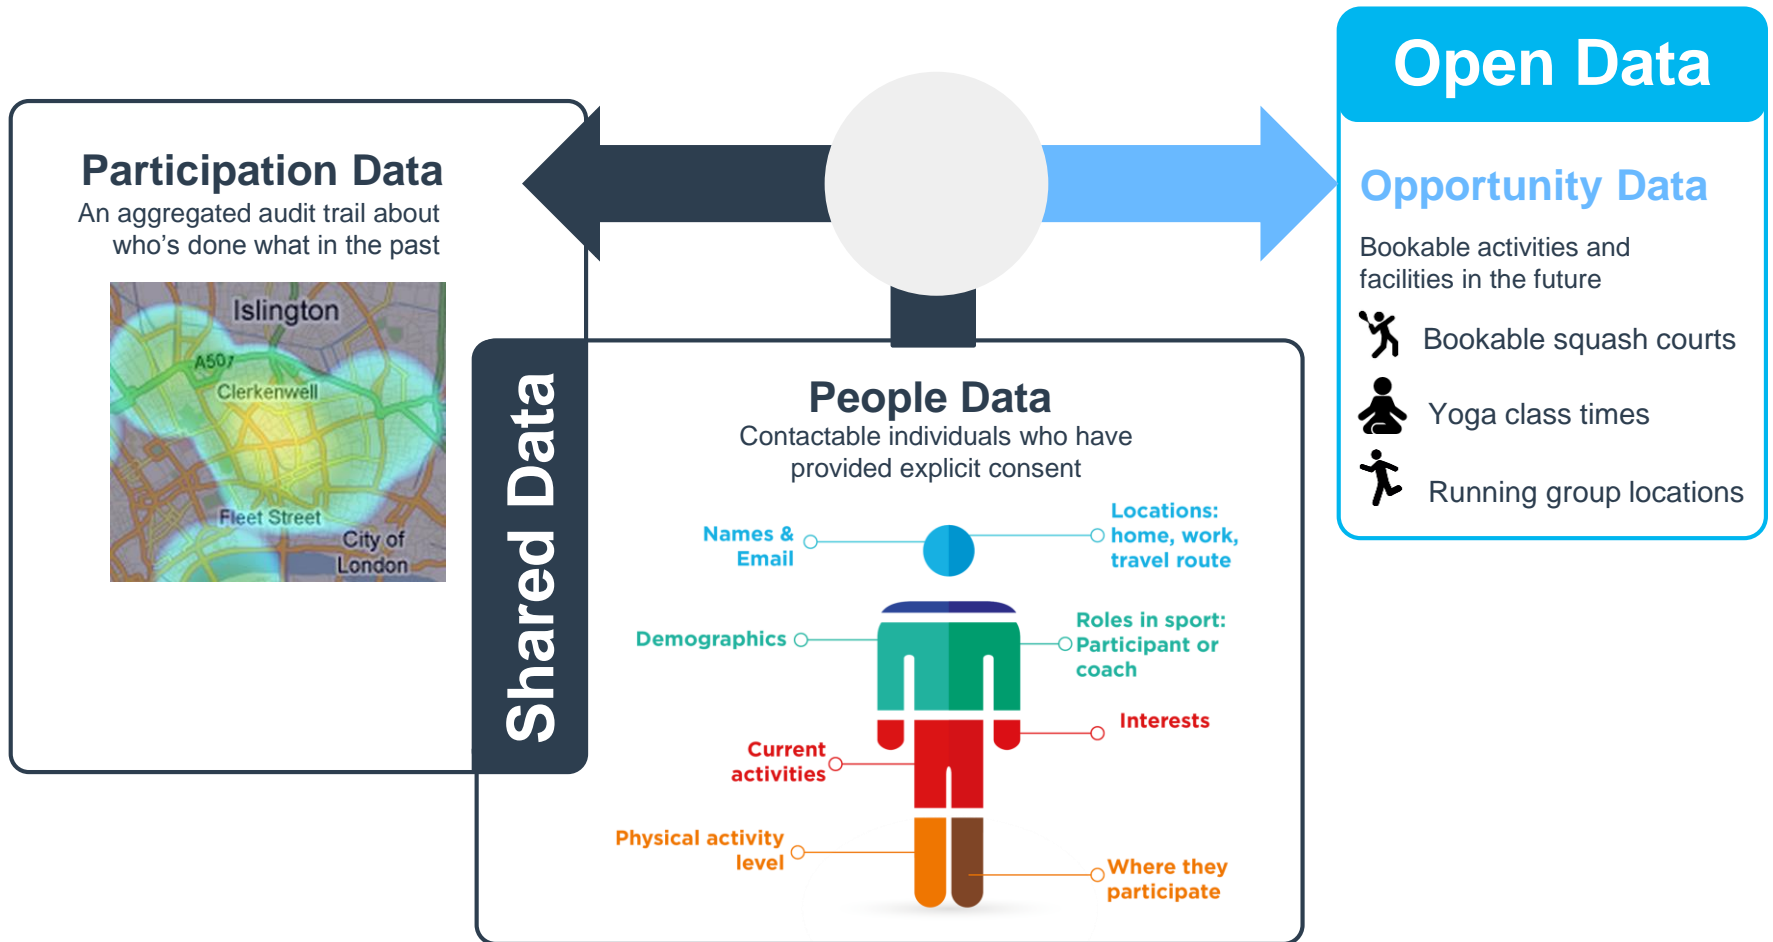

Activity Providers

Open Data

OpenActive

Wellness applications

Vitality
Health·Life

REWARDGATEWAY
THE EMPLOYEE ENGAGEMENT PEOPLE

 Find a Player
FIND | ORGANISE | PLAY

Activity Providers

active
newham

 fusion

 OURPARKS

 imin

Open Data

Using **open data** also ensures an open market is maintained

Innovators can choose to go direct to source, or use a data aggregator

What other data is there?

What data we're not talking about

- Personal data about existing members
- Any membership related data
- Any commercially sensitive information

What data we're talking about

Bookable “Opportunity Data”- Data that a user needs in order to make a choice, e.g.

- Descriptions
- Locations
- Times and dates
- Prices
- Availability/spaces
- Activity Type
- Suitability (fitness, age, gender)
- Coach/instructor details
- ...basically, **things that are already on the web**