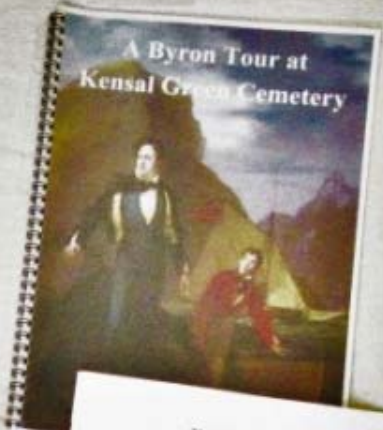

Paint Railings

LONDON

The Royal Horticultural Society and London in Bloom are proud to present

Friends of Margravine Cemetery

with a 2017 It's Your Neighbourhood Award of

Level 5 - Outstanding

Sir Nicholas Bacon
President, Royal Horticultural Society