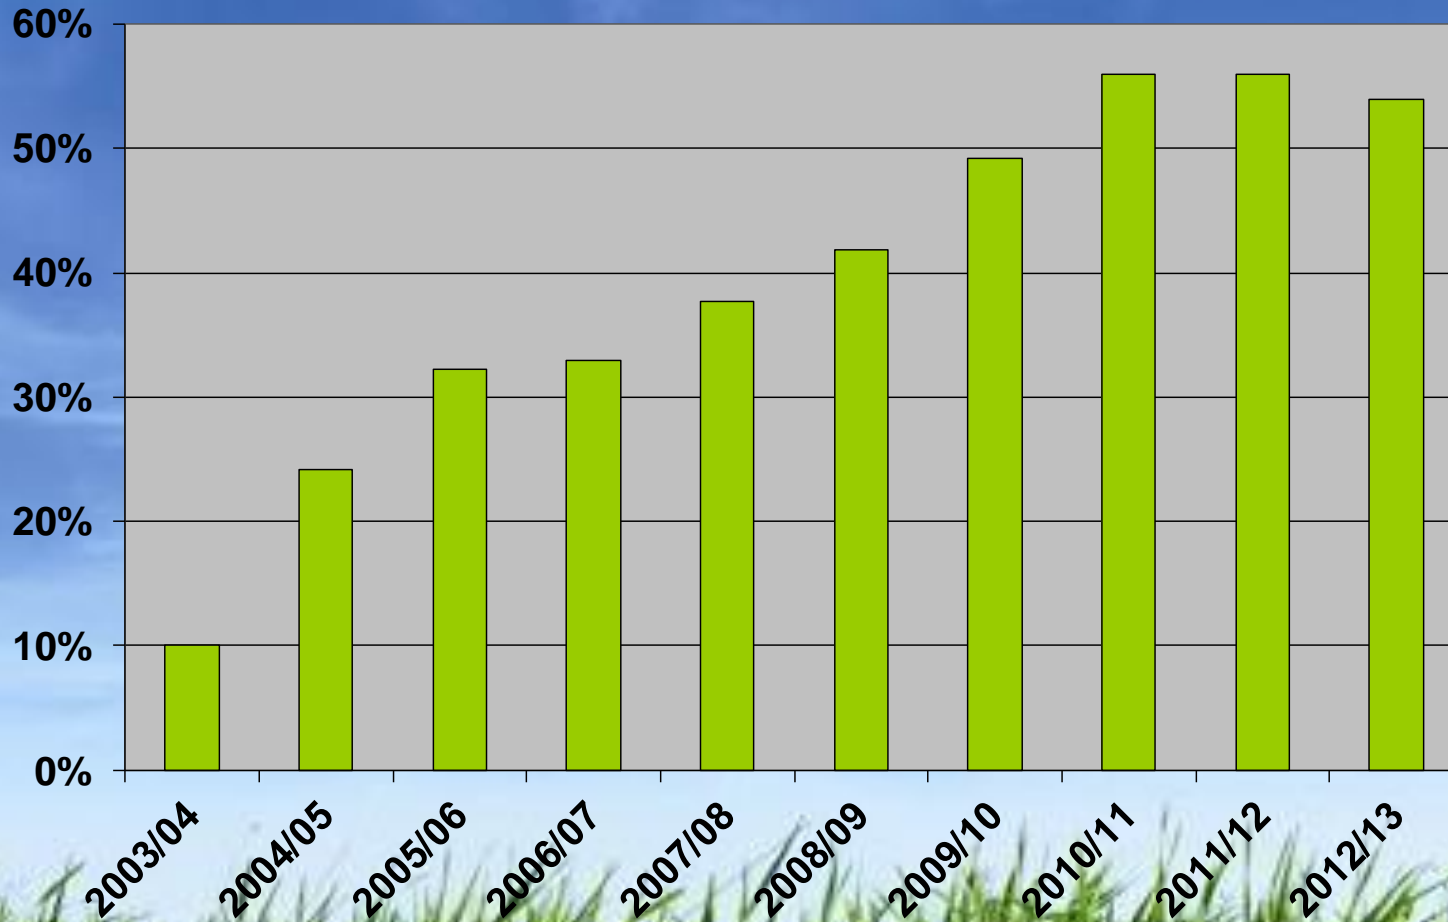

How we achieved 54% recycling!