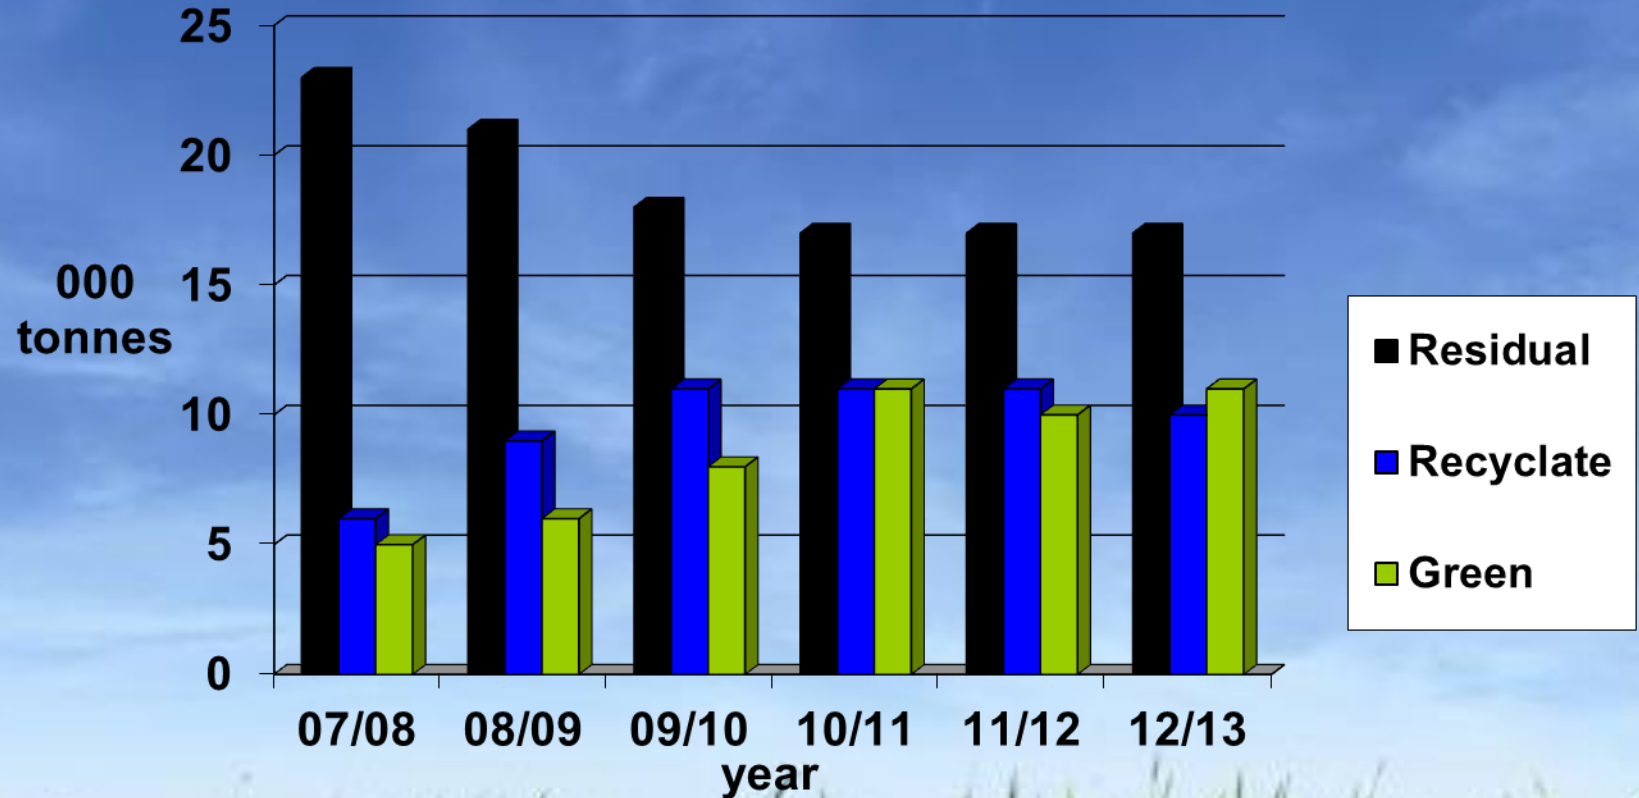

Our Journey

- 2004 Wheeled bins introduced
- 2009 Triple Bin and AWC introduced
- 2010+2012 Round redesign
- 2012 Suspension of winter green

How we achieved 54% recycling!

Recycling Performance

The Triple Bin Scheme

EFFICIENCY SAVINGS

- Charge for green
- 6/7 day working/double shifting
- Separating valuable streams
- Round redesign
- Trade Waste

Questions