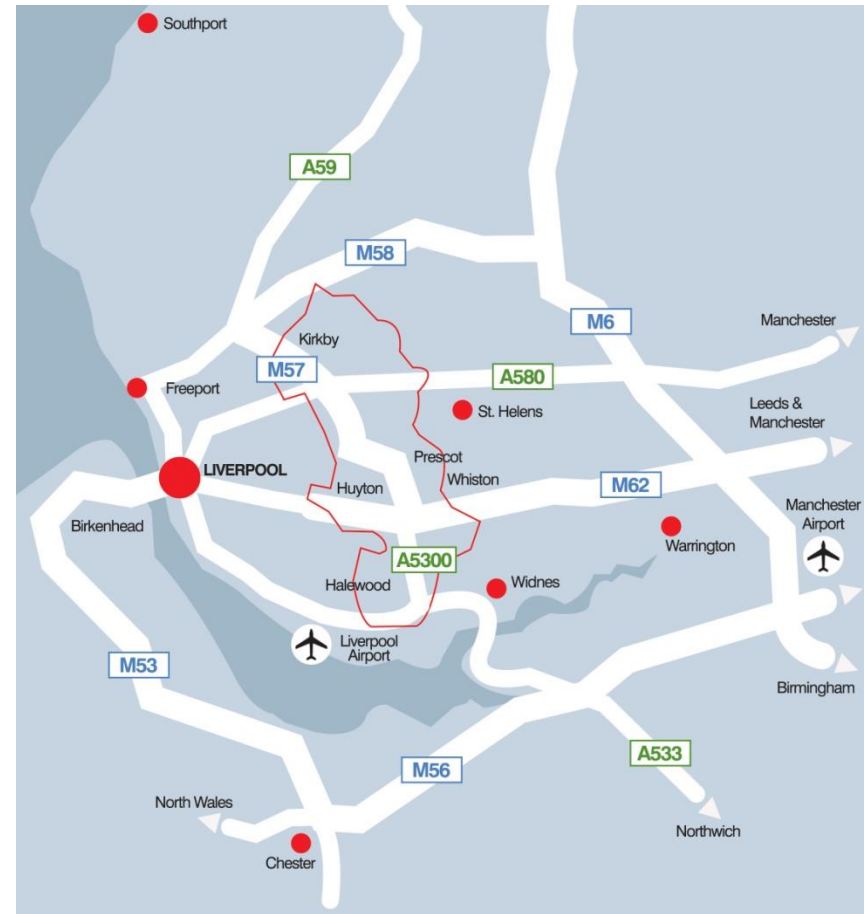

ESS

Environmental Sustainability Service

Knowsley Council

Knowsley Council

Setting the scene

- Population of 146,000 residents within 65,000 households
- Significant reduction in Central Government funding resulting in a six year savings requirement of £81.6m
 - £56.0m (2011/12 – 2014/15)
 - £25.6m (2015/16 – 2016/17)
- Green Space Service:
 - In-house Grounds Maintenance service
 - Green Space Ranger Service
 - 18 Green Flags
 - 8 million visits per annum to parks
 - 70,000 attended parks events and activities during 2017/18
 - Cemetery Services
 - Sports Facilities.